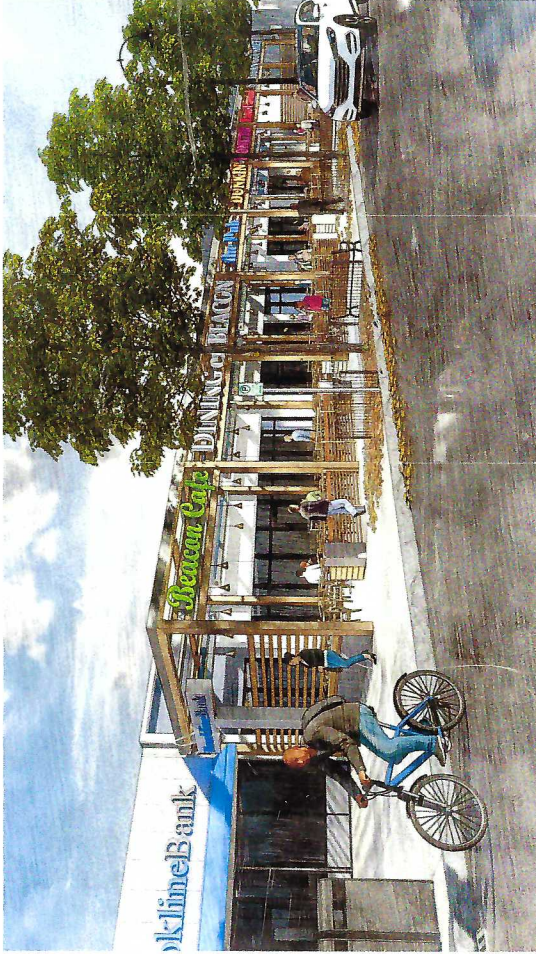

3D VIEW - ABOVE

3D VIEW - LOOKING EAST

3D VIEW - LOOKING WEST

BEACON ST.
 1008 Beacon St, Brookline, MA 02446
 EXTERIOR 3D VIEWS | 08/23/21

**PHASE ZERO
 DESIGN**
 architects | interior designers