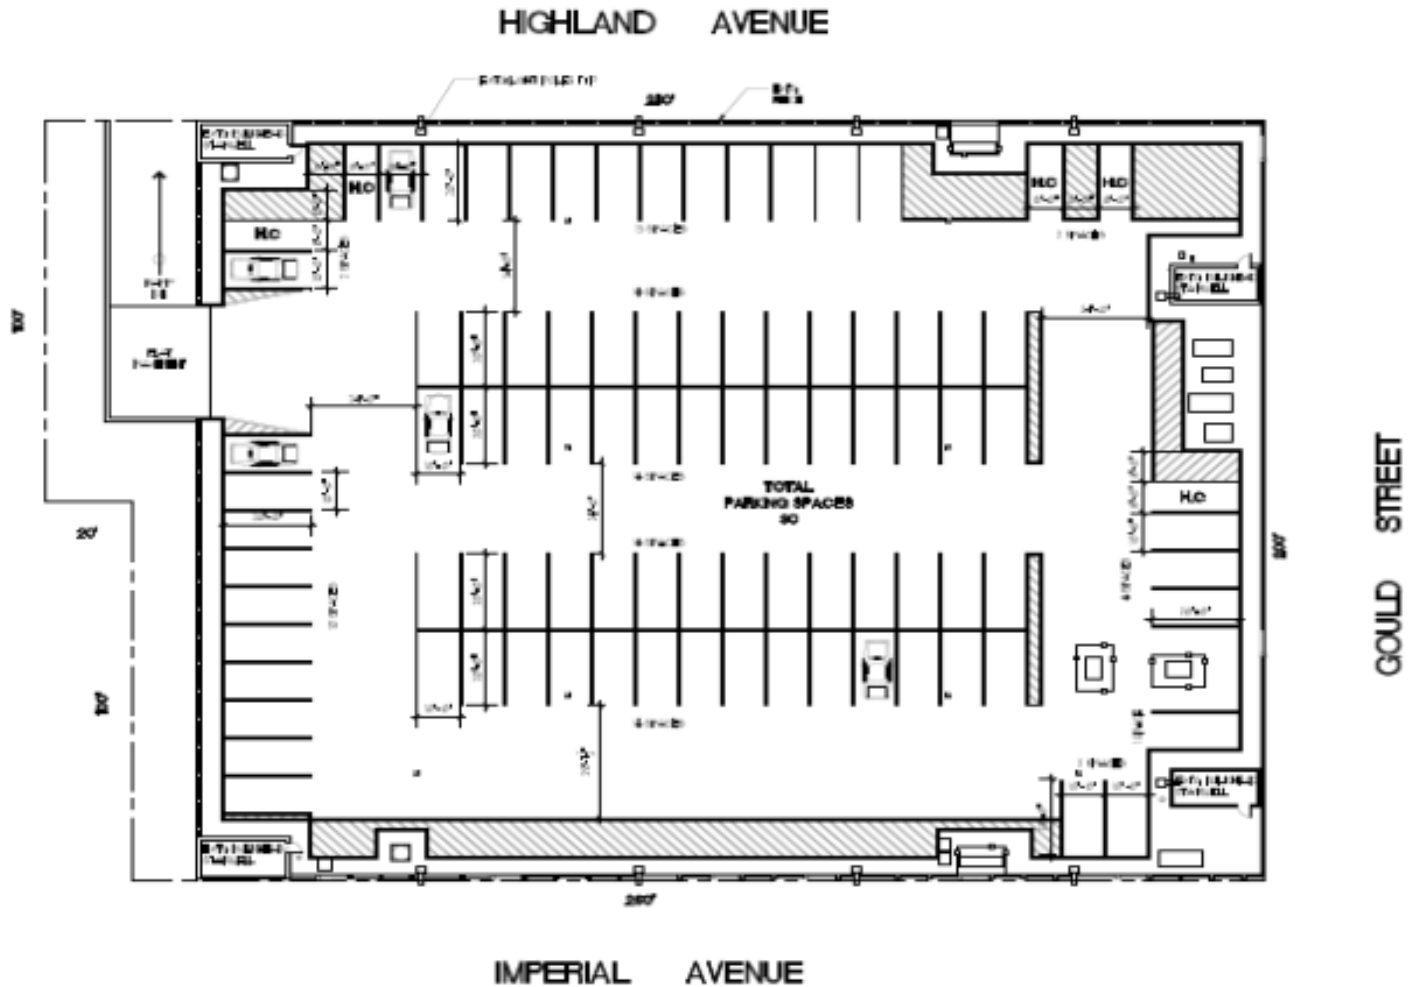

For Lease | Parking

999 Gould St, New Hyde Park, NY 11040

*120 Car Parking Available*

- Secure
- Gated
- Lighted
- Striped Parking

Available for Lease

**METRO**  
REALTY SERVICES LLC  
201 Moreland Road, Ste 4, Hauppauge, NY 11788  
(631) 770-0700 ~ info@metrorealtyservices.com  
www.metrorealtyservices.com