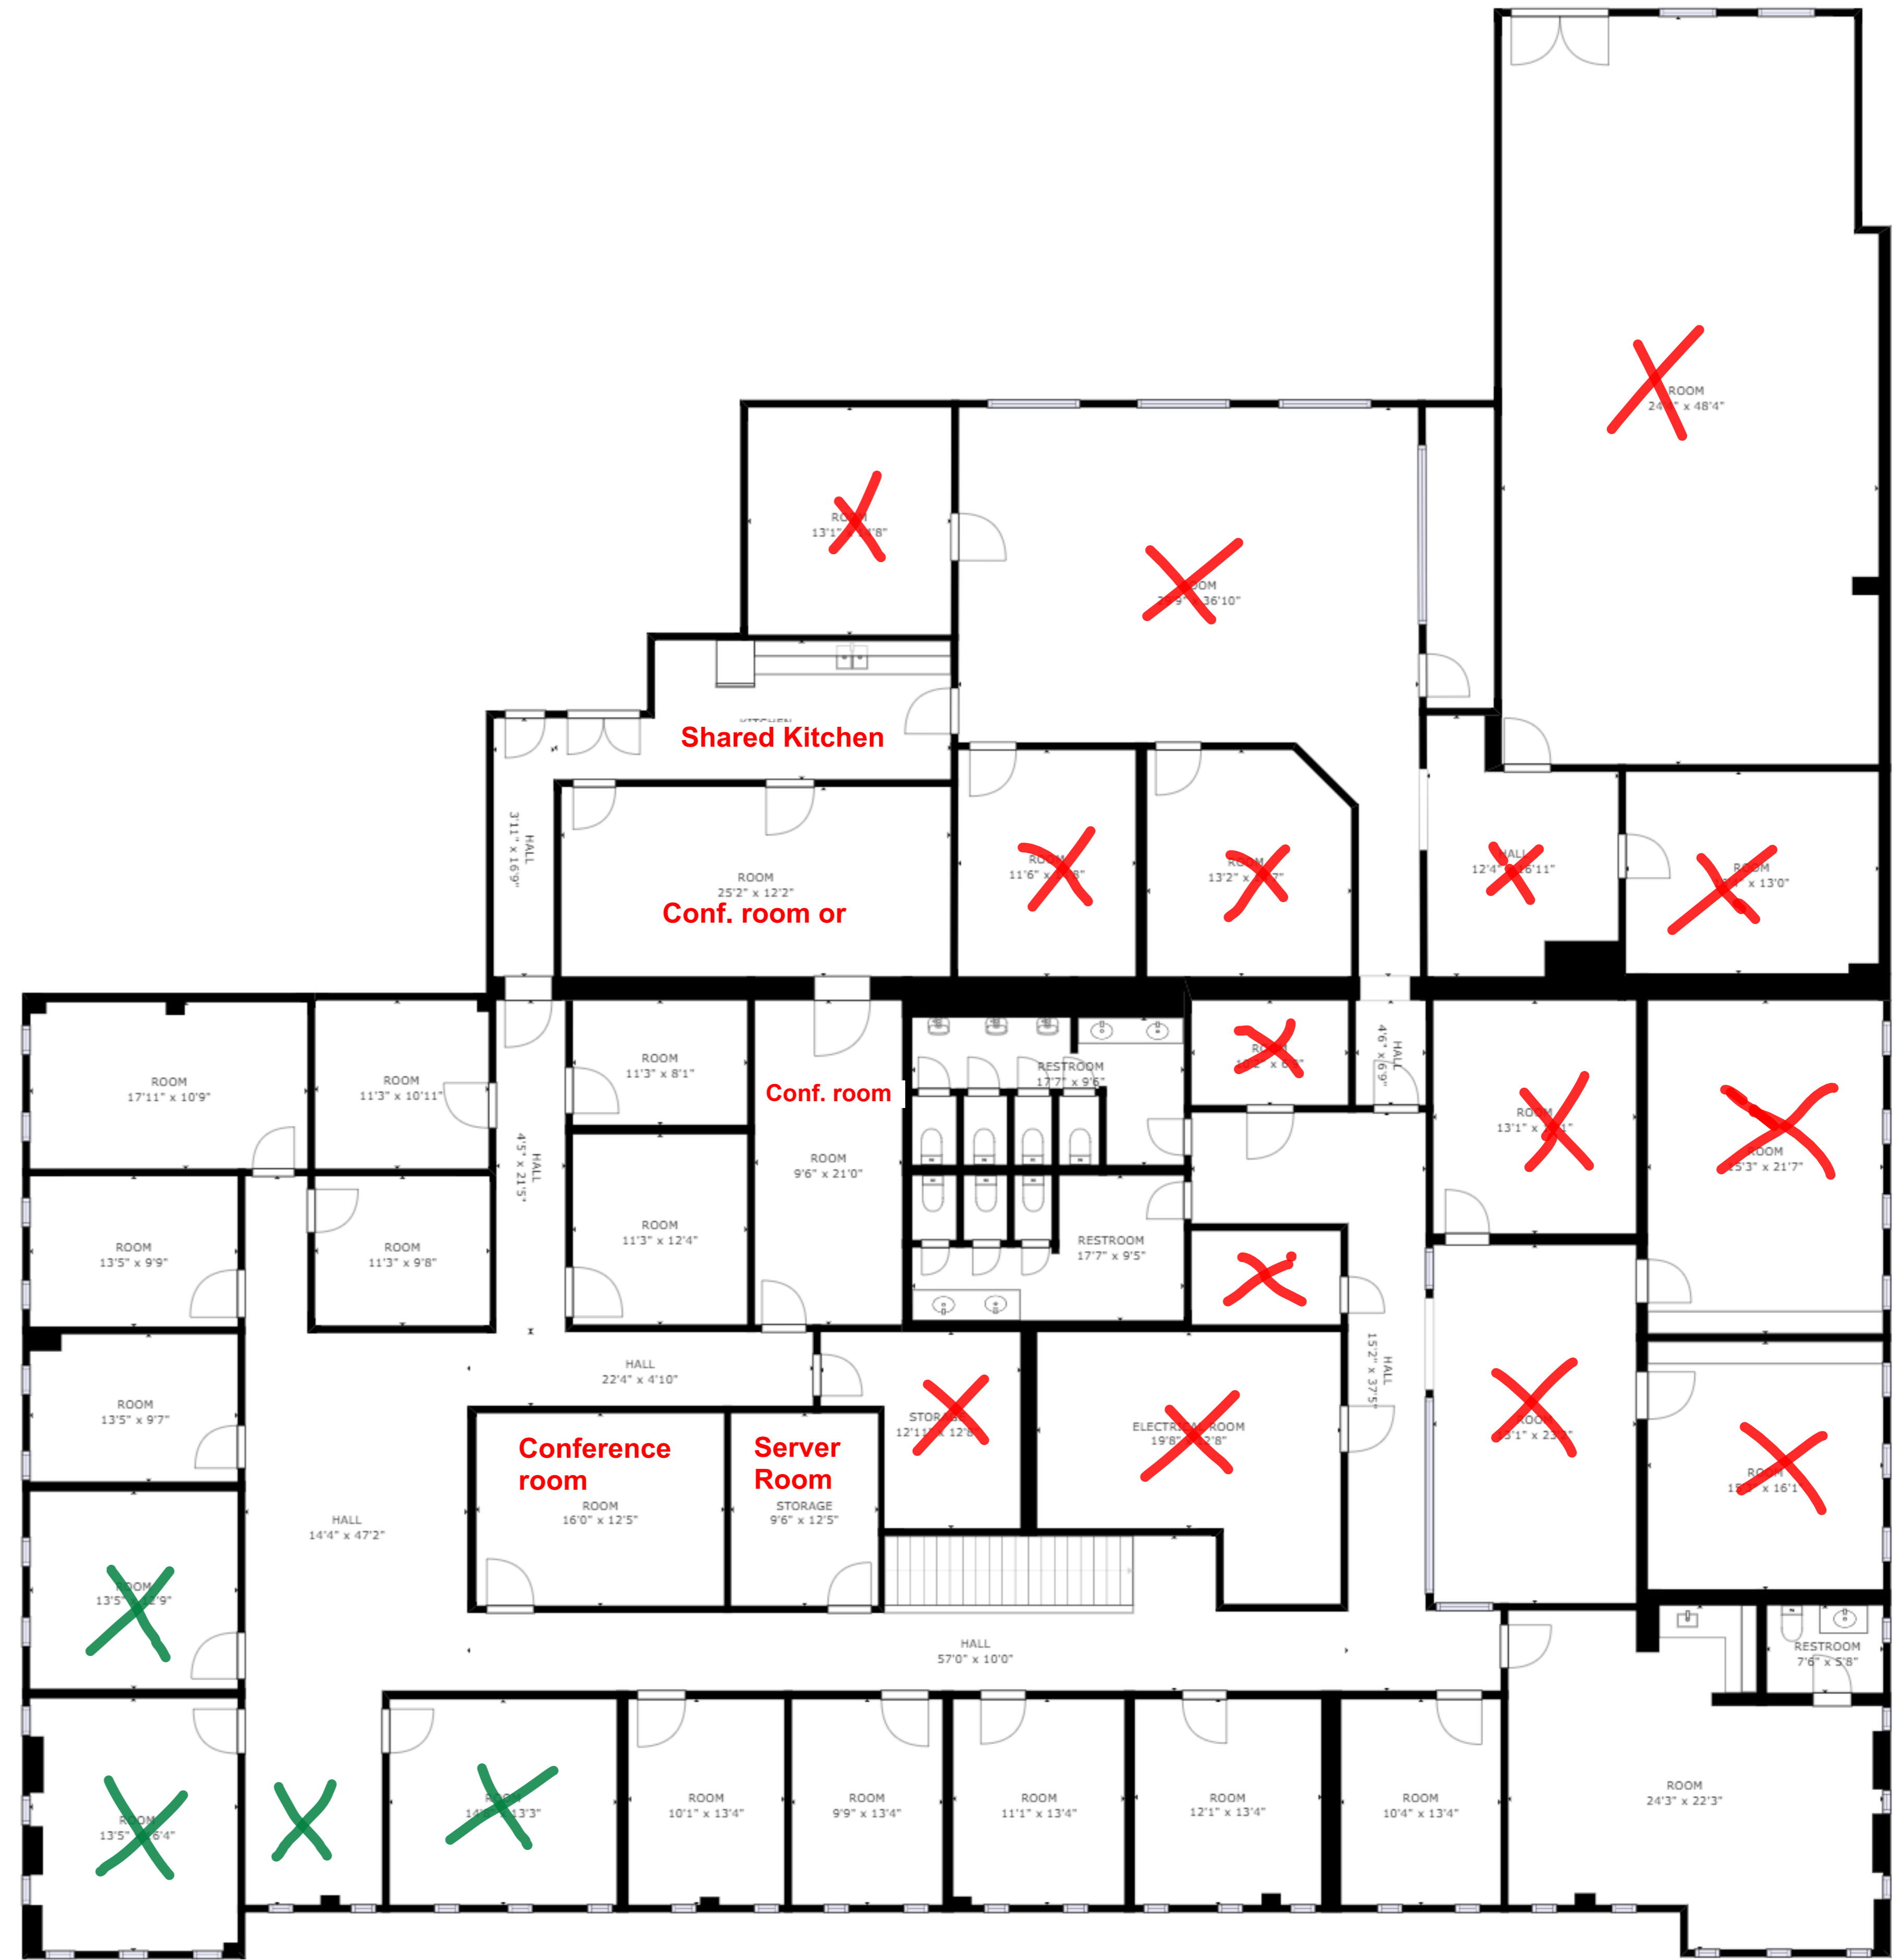

FLOOR 1

**Downstairs**

FLOOR 2

These 4 spaces could move downstairs.

**Upstairs**

GROSS INTERNAL AREA  
 FLOOR 1: 11484 sq. ft, FLOOR 2: 10825 sq. ft  
 TOTAL: 22310 sq. ft  
 SIZES AND DIMENSIONS ARE APPROXIMATE, ACTUAL MAY VARY.