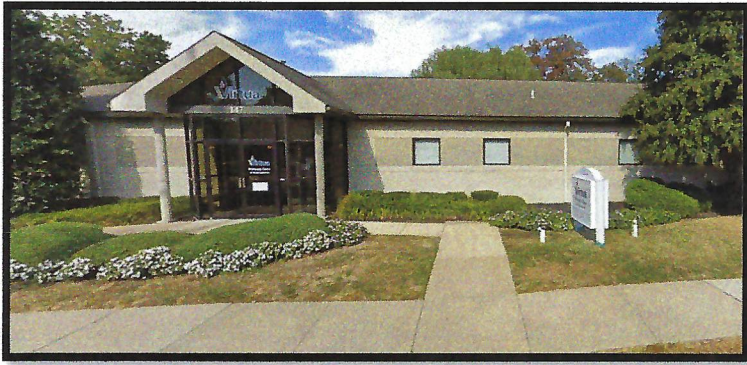

**147 E. Third Street
Moorestown, NJ 08057**

**Lease
Approximately
5,538 sq. ft.**