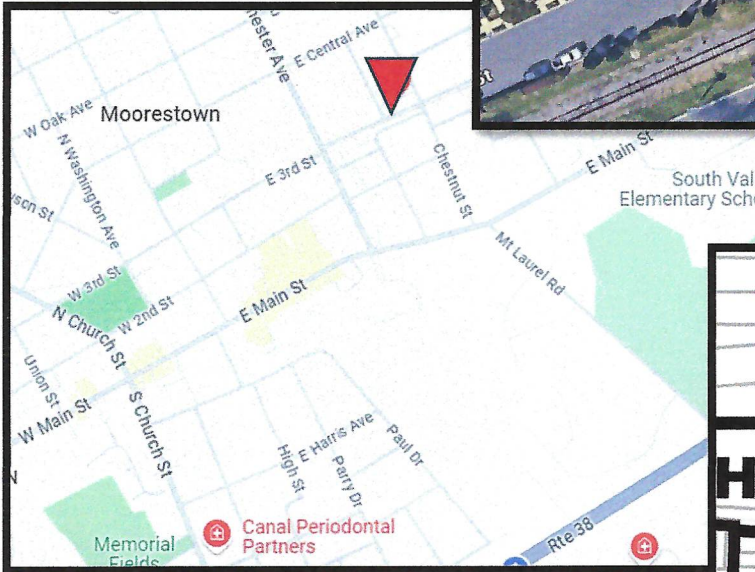

**147 E. Third Street
Moorestown, NJ 08057**

**Lease
Approximately
5,538 sq. ft.**

Contact:

Philip R. Janke
LIBERTY BELL REALTY COMPANY, INC.
21 Jenkins Avenue
P.O. Box 626
Lansdale, PA 19446-0603

(215) 855-1016 (p)
(215) 361-6150 (f)
philiprjanke@gmail.com (e)

Moorestown Twp, Burlington County, NJ
Zoning CIO-Commercial-Institutional/Office District
Zoning Map, November, 2021

*Information deemed accurate but not guaranteed and should be independently verified.
Floor plans and dimensions are for illustration only and should be field verified. Property
subject to withdrawal as well as changes in terms and conditions without prior notice.
Seller/Landlord is a licensed Pennsylvania and New Jersey real estate broker.*

Lease - Approximately 5,538 sq. ft.

147 E. Third Street, Moorestown, NJ 08057

Contact:

Philip R. Janke
LIBERTY BELL REALTY COMPANY, INC.
21 Jenkins Avenue, P.O. Box 626
Lansdale, PA 19446-0603

(215) 855-1016 (p)
(215) 361-6150 (f)