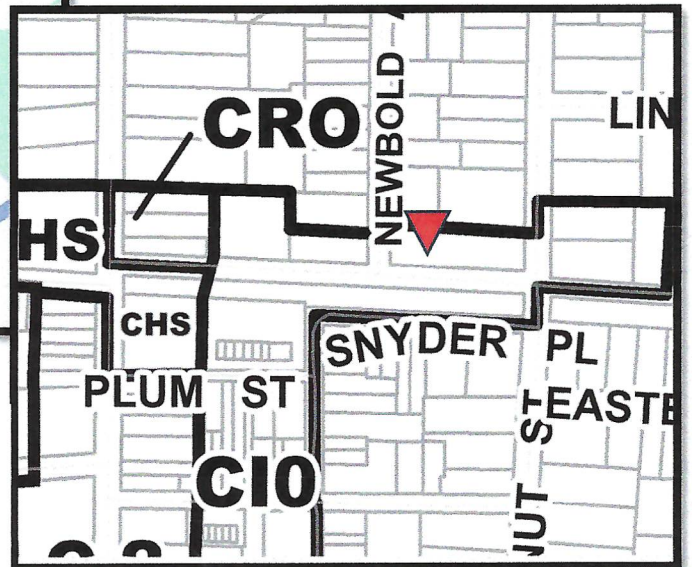

**147 E. Third Street
Moorestown, NJ 08057**

**Lease
Approximately
5,538 sq. ft.**

Contact:

Philip R. Janke
LIBERTY BELL REALTY COMPANY, INC.
21 Jenkins Avenue
P.O. Box 626
Lansdale, PA 19446-0603

(215) 855-1016 (p)
(215) 361-6150 (f)
philiprjanke@gmail.com (e)

Moorestown Twp, Burlington County, NJ
Zoning CIO-Commercial-Institutional/Office District
Zoning Map, November, 2021

*Information deemed accurate but not guaranteed and should be independently verified.
Floor plans and dimensions are for illustration only and should be field verified. Property
subject to withdrawal as well as changes in terms and conditions without prior notice.
Seller/Landlord is a licensed Pennsylvania and New Jersey real estate broker.*