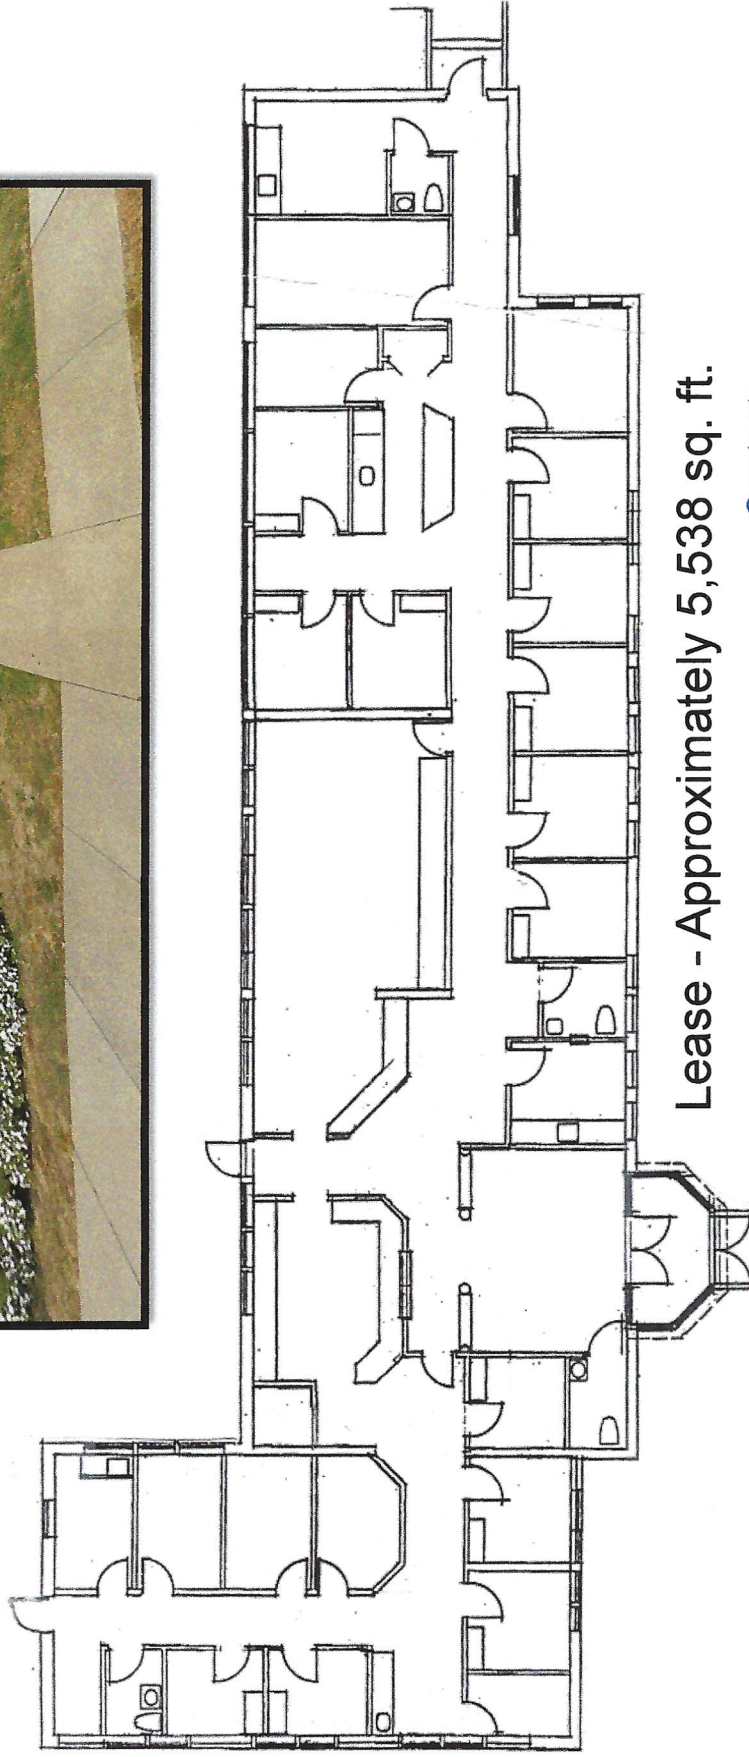

Lease - Approximately 5,538 sq. ft.

147 E. Third Street, Moorestown, NJ 08057

Contact:

Philip R. Janke
LIBERTY BELL REALTY COMPANY, INC.
21 Jenkins Avenue, P.O. Box 626
Lansdale, PA 19446-0603

(215) 855-1016 (p)
(215) 361-6150 (f)

philiprjanke@gmail.com (e)

*Information deemed accurate but not guaranteed and should be independently verified.
Floor plans and dimensions are for illustration only and should be field verified. Property
subject to withdrawal as well as changes in terms and conditions without prior notice.
Seller/Landlord is a licensed Pennsylvania and New Jersey real estate broker.*