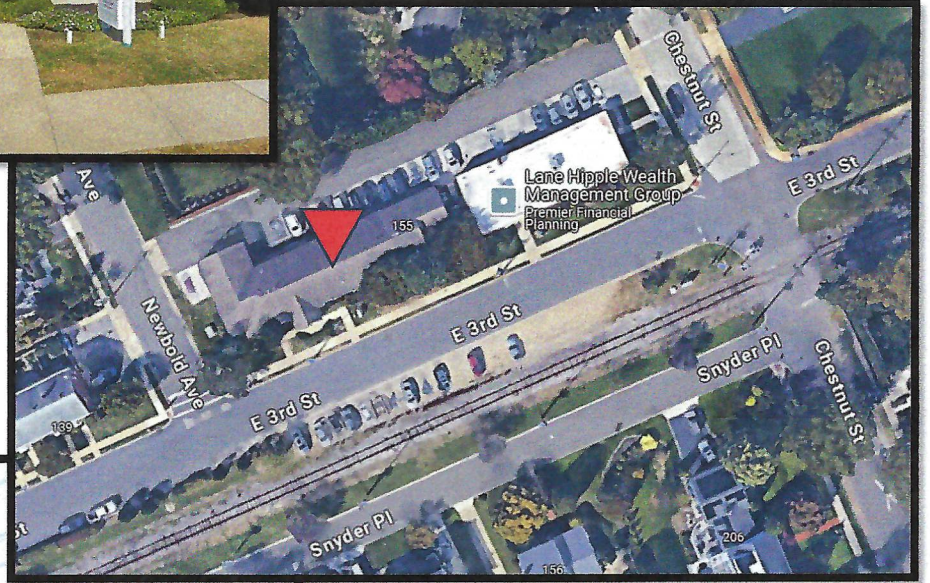

**147 E. Third Street
Moorestown, NJ 08057**

**Lease
Approximately
5,538 sq. ft.**

Contact:

Philip R. Janke
LIBERTY BELL REALTY COMPANY, INC.
21 Jenkins Avenue
P.O. Box 626
Lansdale, PA 19446-0603

(215) 855-1016 (p)
(215) 361-6150 (f)
philiprjanke@gmail.com (e)

Moorestown Twp, Burlington County, NJ
Zoning CIO-Commercial-Institutional/Office District
Zoning Map, November, 2021

*Information deemed accurate but not guaranteed and should be independently verified.
Floor plans and dimensions are for illustration only and should be field verified. Property
subject to withdrawal as well as changes in terms and conditions without prior notice.
Seller/Landlord is a licensed Pennsylvania and New Jersey real estate broker.*

Lease - Approximately 5,538 sq. ft.

147 E. Third Street, Moorestown, NJ 08057

Contact:

Philip R. Janke
LIBERTY BELL REALTY COMPANY, INC.
21 Jenkins Avenue, P.O. Box 626
Lansdale, PA 19446-0603

(215) 855-1016 (p)
(215) 361-6150 (f)