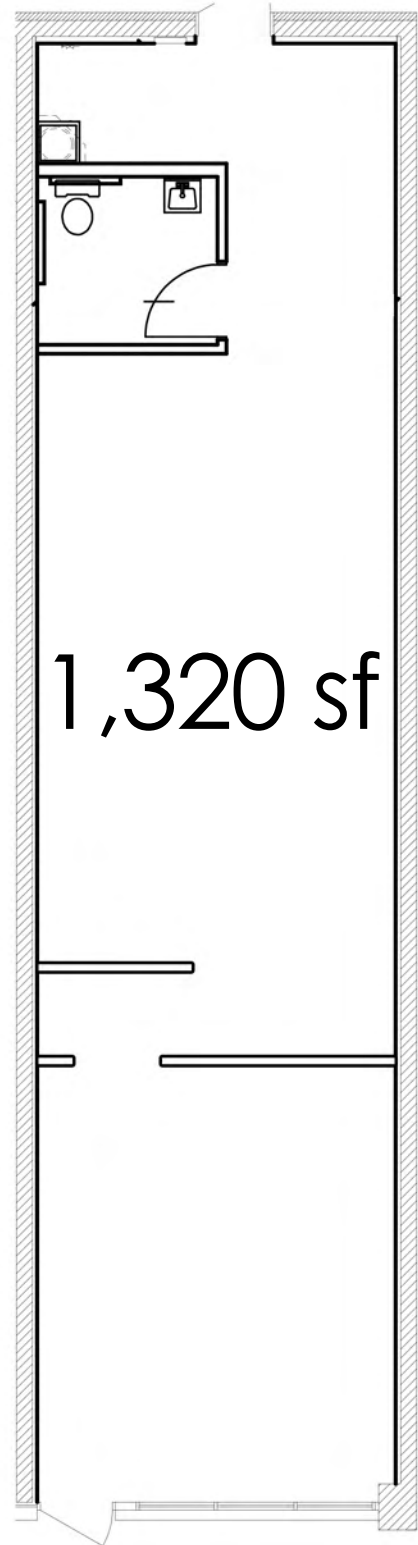

PROPERTY
FOR LEASE

823 Campus Dr
JOLIET, IL

1,320 sf available

JONATHAN SHARP
(815)321-4612
jsharp@buildsharp.com

**SPRING
REALTY**

PROPERTY
FOR LEASE

823 Campus Dr
JOLIET, IL

JONATHAN SHARP
(815)321-4612
jsharp@buildsharp.com