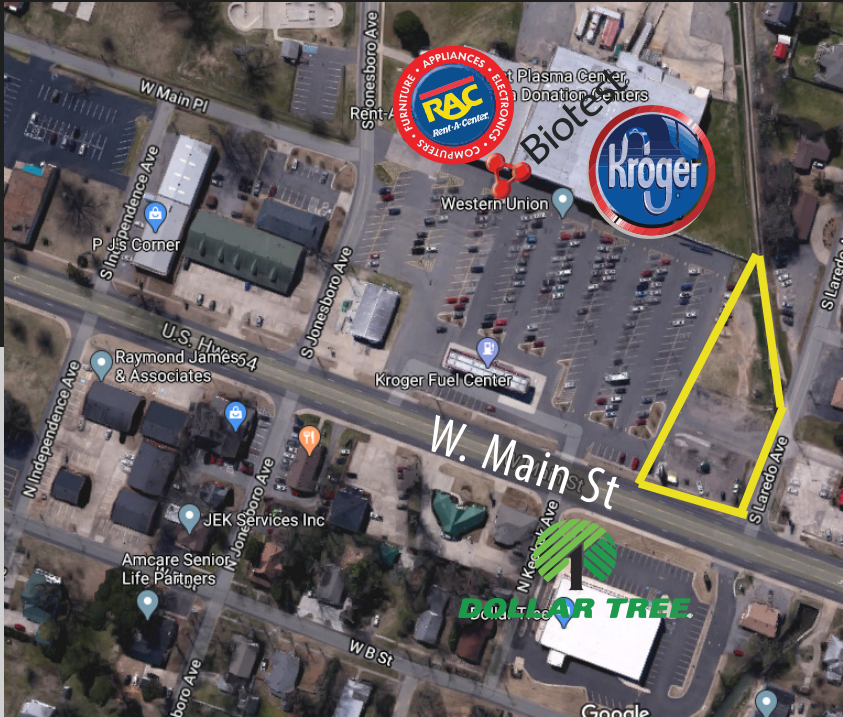

# KROGER CENTER OUTPARCEL ■ 1

## 1109 W MAIN ST | RUSSELLVILLE, AR

### AVAILABLE

- 0.84 ACRES
- 20,000 Traffic Count
- Cross access and shared parking