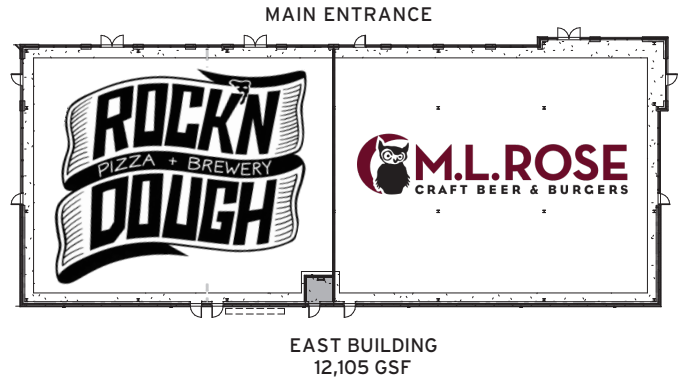

OVERVIEW

ADDRESS SAVANNAH WEST MARKETPLACE
2145 Nashville Pike
Gallatin, TN 37066

AVAILABLE 1,041 SF In-line space
**No restaurant uses*

- Frontage along highly trafficked Nashville Pike corridor (22,654 cars per day)
- Marketplace includes ML Rose, Edley's BBQ, Iron Tribe Fitness, Pearle Vision, and Rock N Dough Pizza and Brewery
- Retailers in the area include: Kroger Marketplace, Taco Bell, Gallatin Honda Dealership, Wash and Roll Car Wash, and Express Oil Change.

LOCATION

for more information, contact

FLOOR PLAN

PLAZA

for more information, contact

AERIALS

for more information, contact