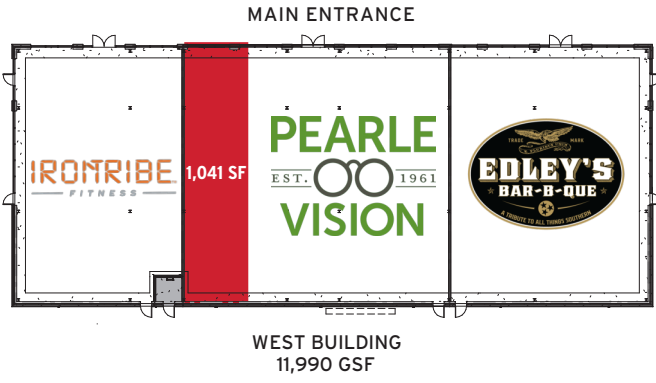

OVERVIEW

ADDRESS SAVANNAH WEST MARKETPLACE
2145 Nashville Pike
Gallatin, TN 37066

AVAILABLE 1,041 SF In-line space
**No restaurant uses*

- Frontage along highly trafficked Nashville Pike corridor (22,654 cars per day)
- Marketplace includes ML Rose, Edley's BBQ, Iron Tribe Fitness, Pearle Vision, and Rock N Dough Pizza and Brewery
- Retailers in the area include: Kroger Marketplace, Taco Bell, Gallatin Honda Dealership, Wash and Roll Car Wash, and Express Oil Change.

LOCATION

for more information, contact

FLOOR PLAN

PLAZA

for more information, contact

AERIALS

for more information, contact