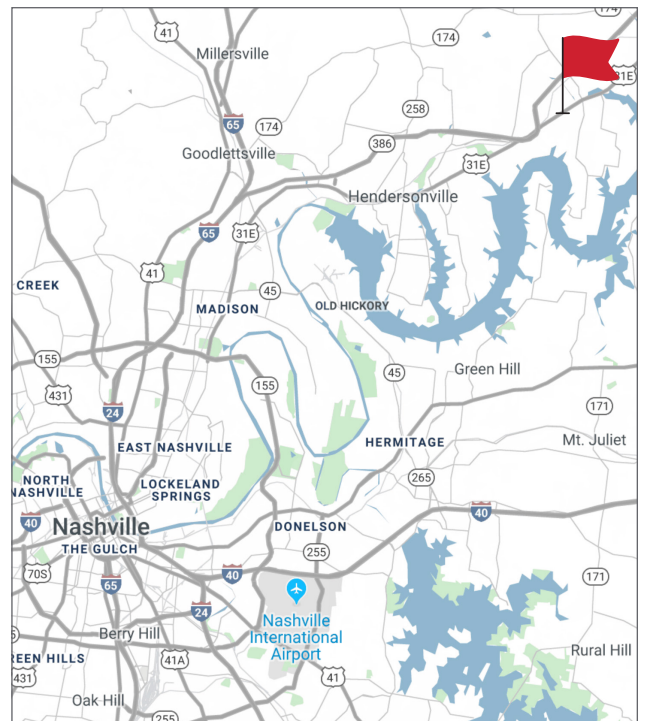

OVERVIEW

ADDRESS SAVANNAH WEST MARKETPLACE
2145 Nashville Pike
Gallatin, TN 37066

AVAILABLE 1,041 SF In-line space
**No restaurant uses*

- Frontage along highly trafficked Nashville Pike corridor (22,654 cars per day)
- Marketplace includes ML Rose, Edley's BBQ, Iron Tribe Fitness, Pearle Vision, and Rock N Dough Pizza and Brewery
- Retailers in the area include: Kroger Marketplace, Taco Bell, Gallatin Honda Dealership, Wash and Roll Car Wash, and Express Oil Change.

LOCATION

for more information, contact

FLOOR PLAN

PLAZA

for more information, contact

AERIALS

for more information, contact