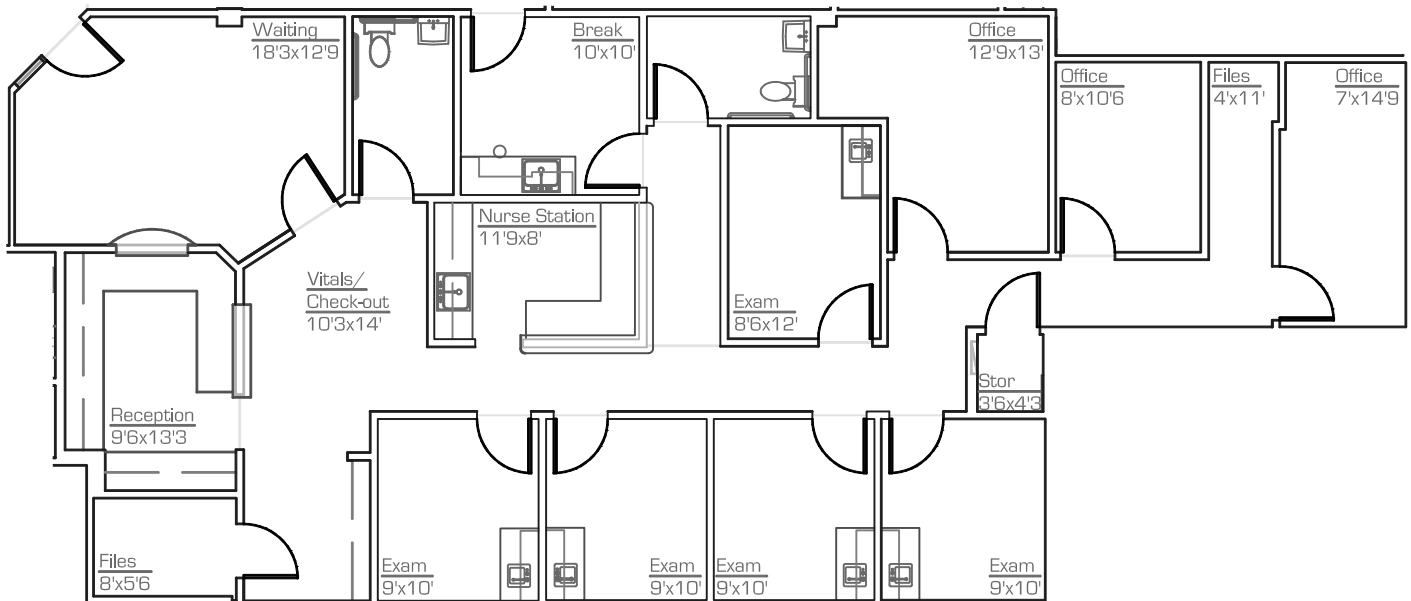

3921 East Baseline Road

Gilbert . Arizona

Suite B001 - 2,385 RSF

As-Built

scale: nts

February.2020

*All dimensions are approximate at $\pm 3"$

*All information is of general nature

precision**DIMENSIONS**

as-built & design
602. 790. 6412