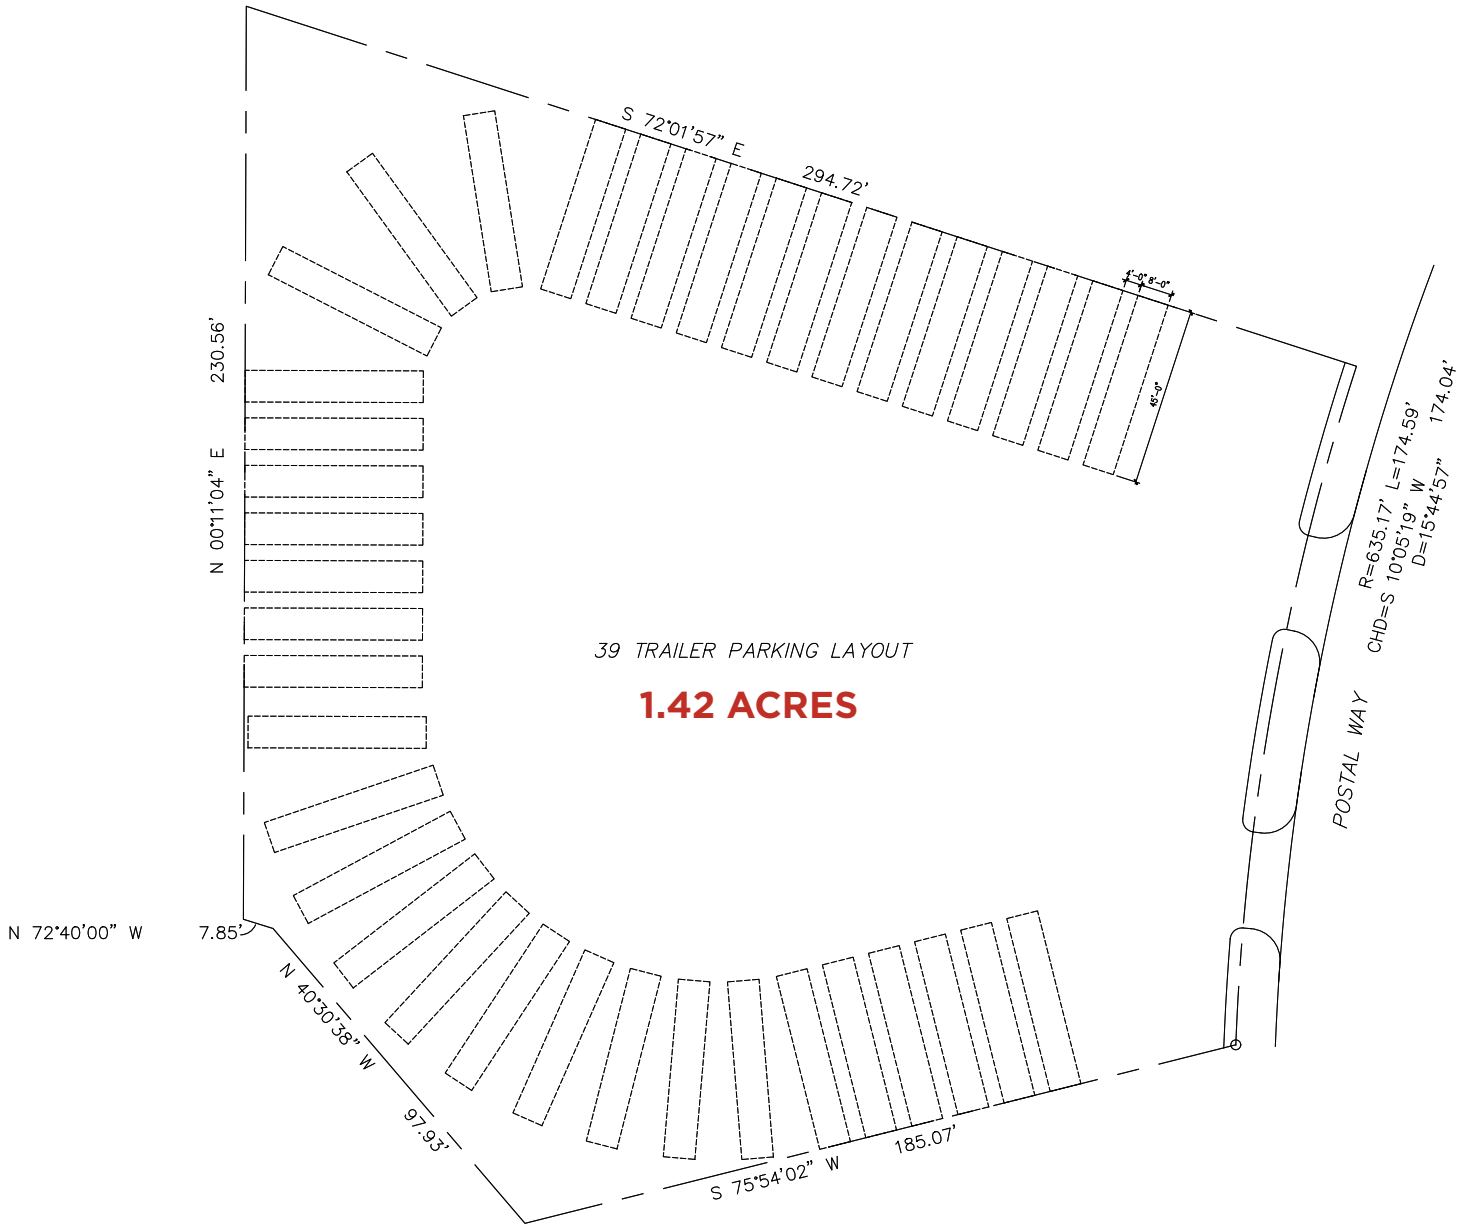

1900 Postal Way

DALLAS, TEXAS 75212

For Sale or Lease

ALEX KEETON
214.560.5161
alex.keeton@streamrealty.com