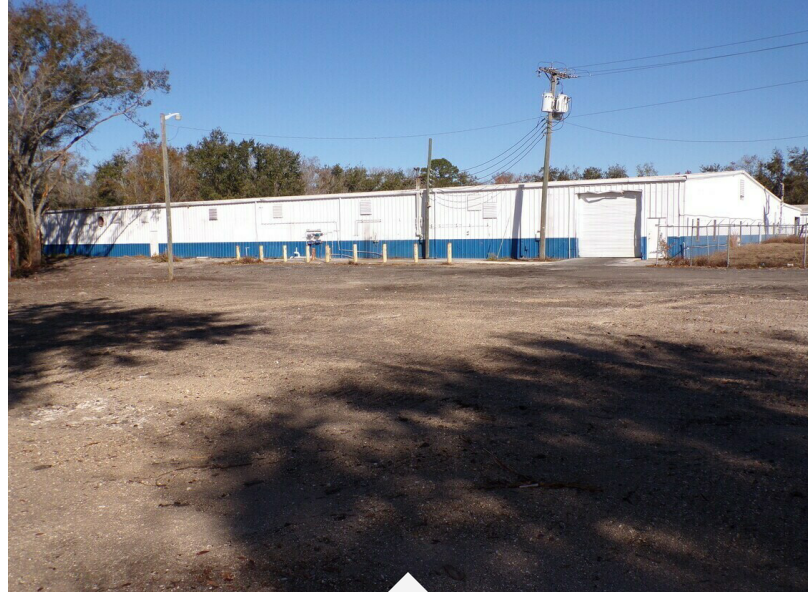

Property Details & Highlights

Building Name	3517 Century Blvd #101
Property Type	Industrial
Property Subtype	Manufacturing
APN	23-28-33-138100-000080
Building Size	30,000 SF
Lot Size	3 Acres
Year Built	1984
Year Last Renovated	2003
Number of Floors	1
Average Floor Size	30,000 SF
Parking Spaces	20
Number of Buildings	1

DEAL SWEETNER! We are offering 45 days at no rental charge for any deal that is signed before June 30th!

This 15,000 square foot warehouse includes three-quarters of an acre yard that will be fully fenced and stabilized. It has one 12'x12' grade level overhead door; 12' eave height with interior height of 14'+ at the peak and heavy 3-phase power.

Great location near the Lakeland Linder Regional Airport and close to the Polk Parkway, I-4 and County Line Rd.