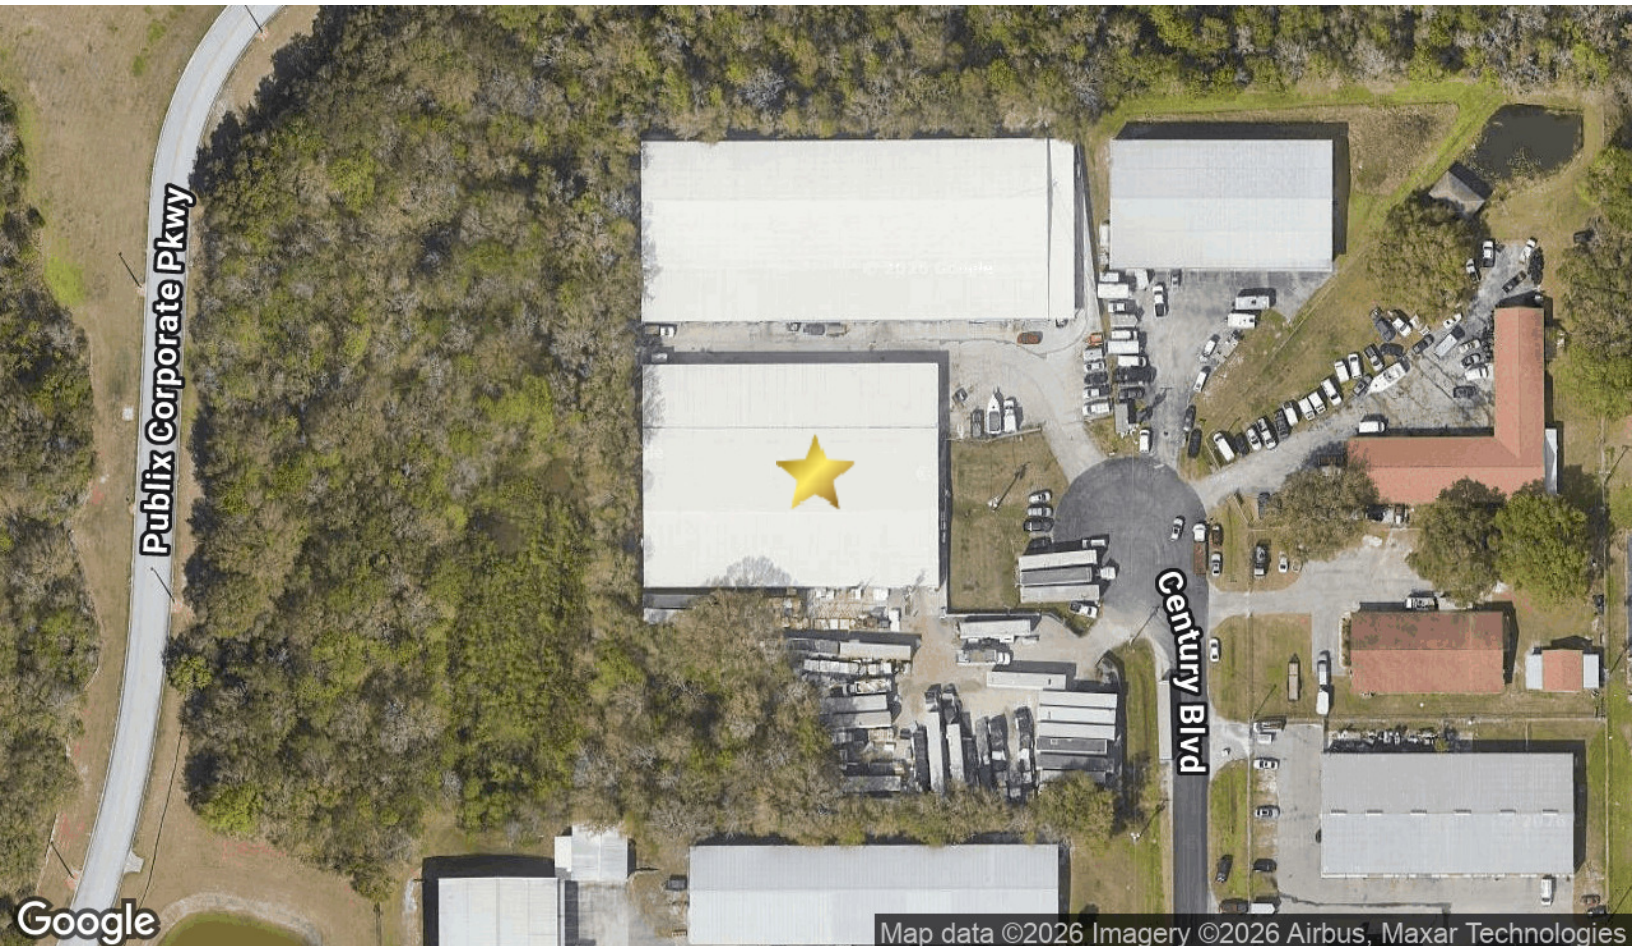

Location Map