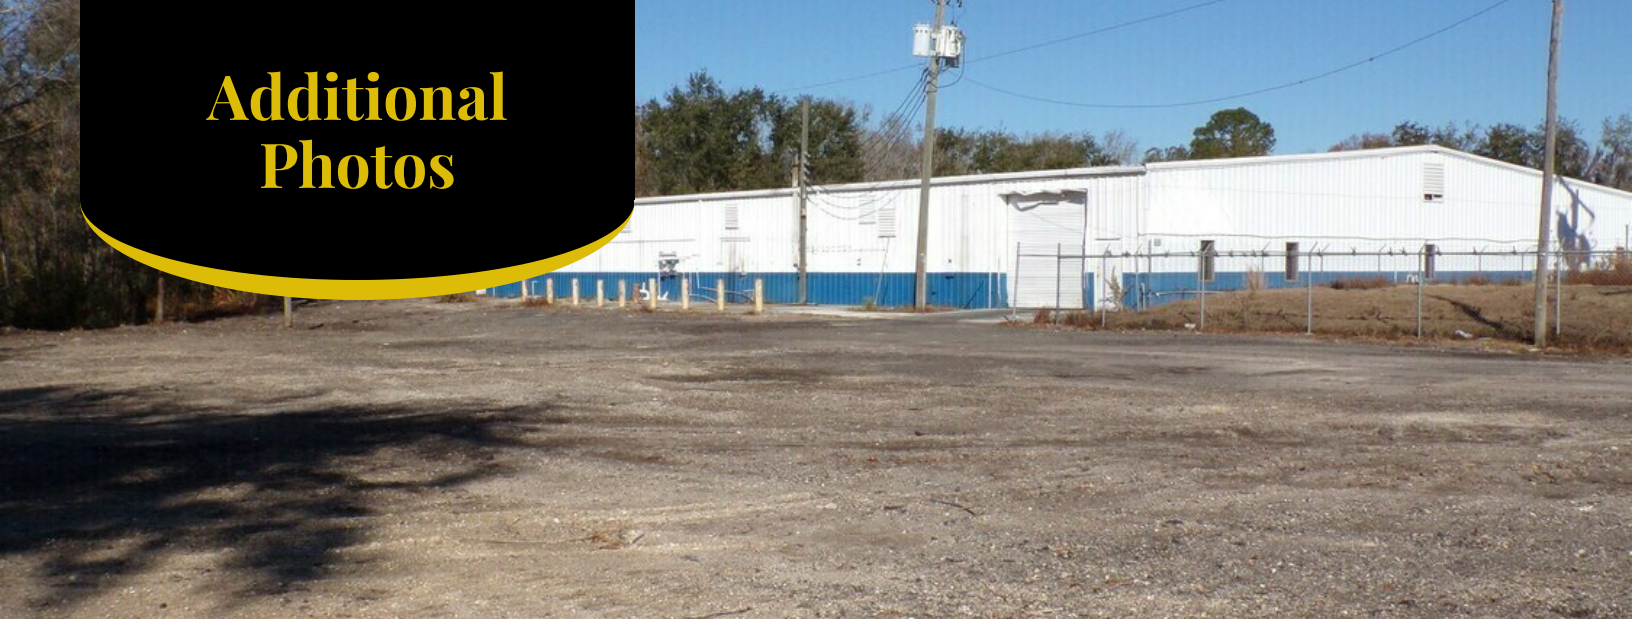

Additional Photos