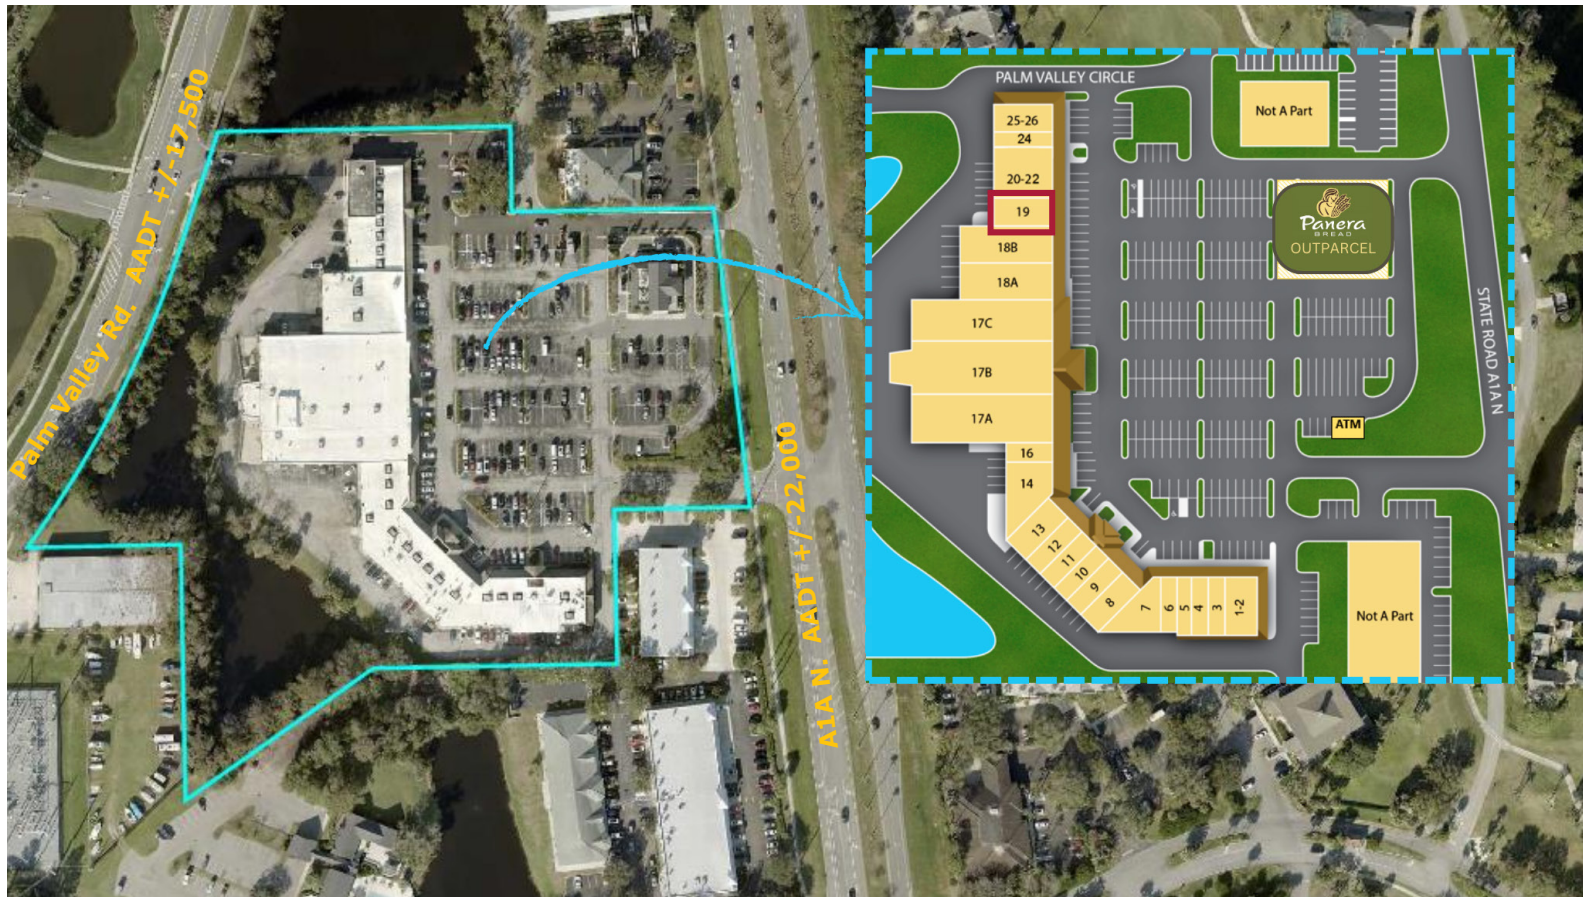

**SALON/RETAIL
SPACE FOR
LEASE**

Ponte Vedra Pointe Shopping Center

880 A1A North, Ponte Vedra Beach, FL 32082

- **Lease Rate:** \$35.00/SF NNN CAM/Taxes/Insurance: \$8.85/SF
- Suite 19: +/-1,260 SF (Currently built out as a Salon/Barbershop)
- Current floor plan includes reception/waiting area, seven stations, two wash sinks, restroom, break area, office
- Easy access off A1A and Palm Valley Road
- Building and Pylon signage
- Abundant parking
- Located next to the New PGA Tour HQ/ 187,000 SF with over 800 employees; Phase II under construction (2025)

Notice of Disclaimer: Details contained herein are believed to be correct: the information is subject to errors, omissions, price changes, or withdrawal without notice

1-2. Beaches Diner	14. PV Brazilian Jiu Jitsu, Inc.
3. Mathnasium	15-16. St. John's Express Care
4. Mainstream Boutique	17A. Pet Supermarket
5. Maggie's Nail Salon	17B. Anytime Fitness
6. Children's Art Class	17C. Tire Kingdom
7. Pinspiration	18A. Enterprise Rent-A-Car
8. Bronx House Pizza	18B. Black Pearl
9. iNoodle Ramen & Noodle	19. Available (+/-1,260 SF)
10. Country Club Real Estate	20-23. Animal Care of Ponte Vedra
11. Flo's Ice Cream	24. Tropical Massage
12. McFlamingo One	25-26. Goodwill
13. Healthy Eyes	ATM Ground Lease