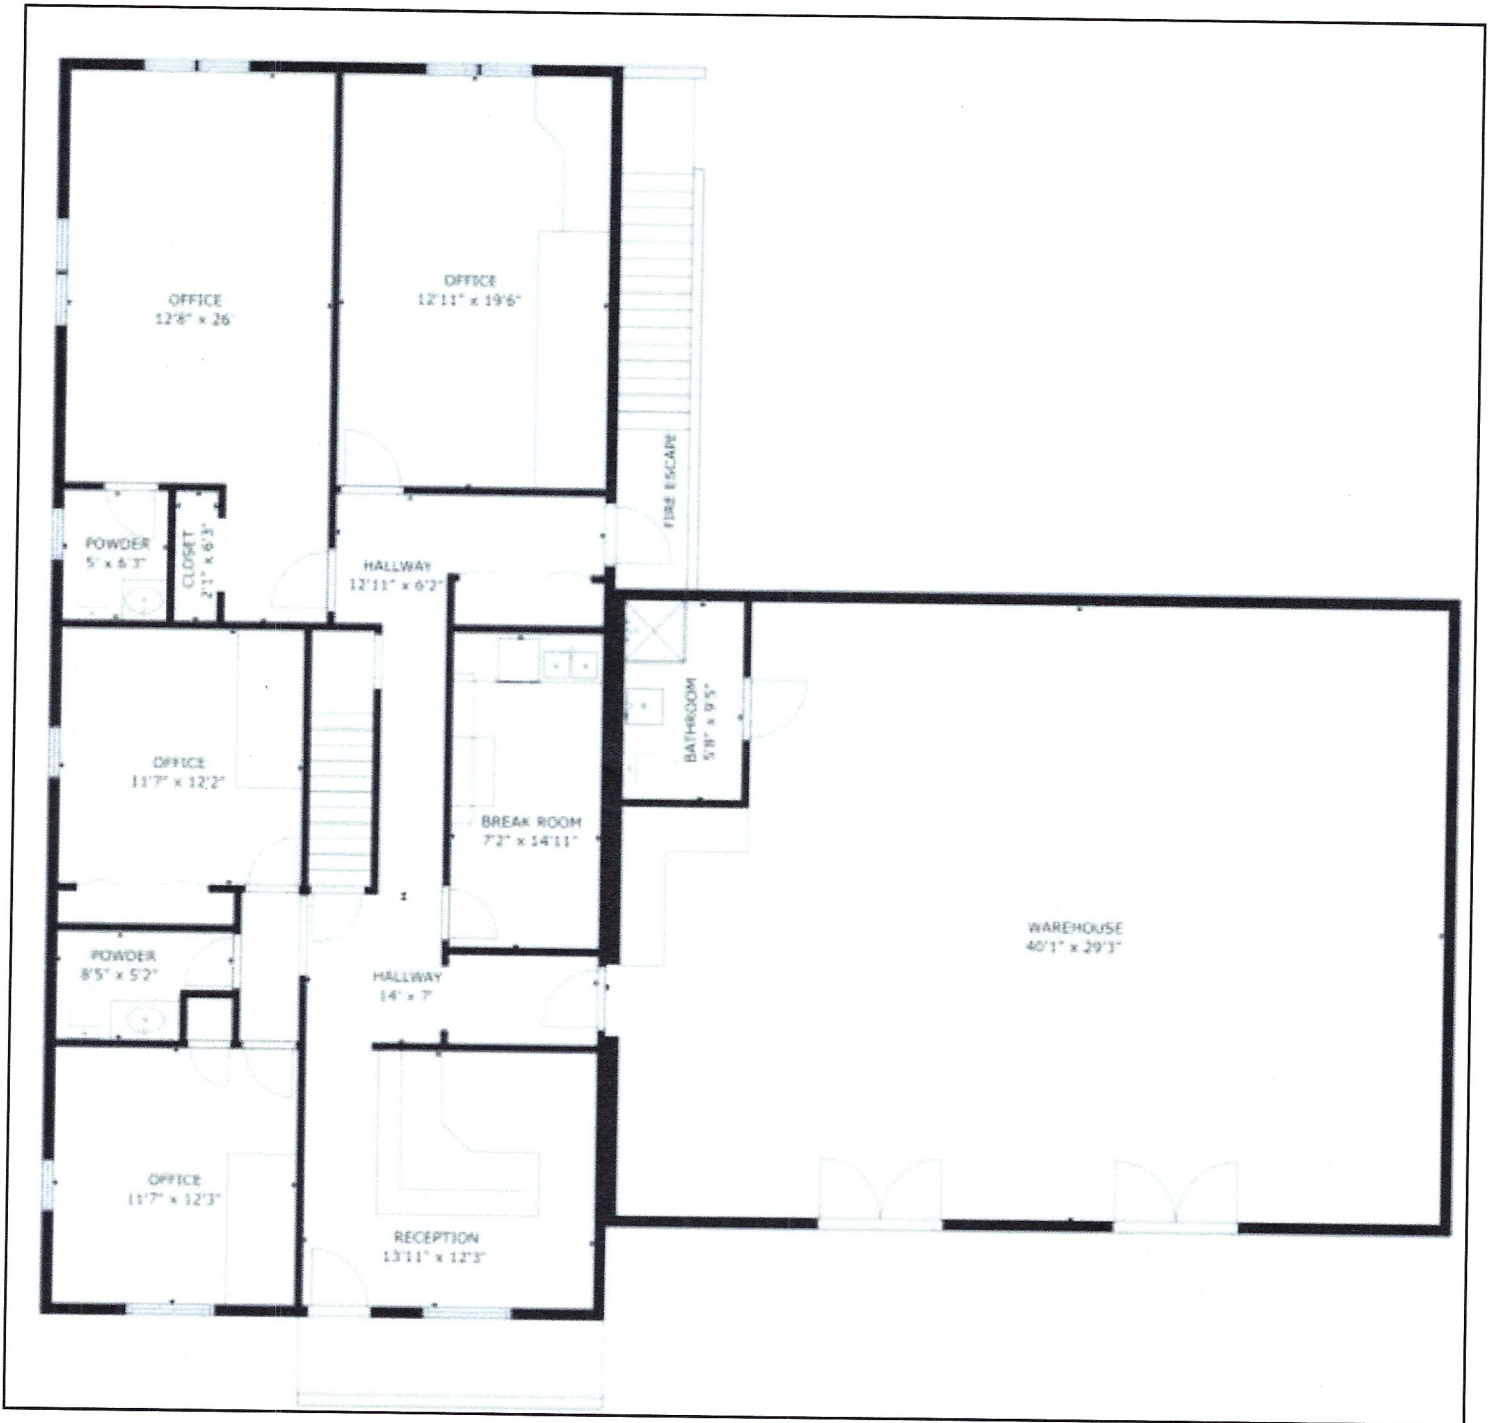

FLOOR PLAN-Floor 2

GROSS INTERNAL AREA

FLOOR 1: 2664 sq ft, FLOOR 2: 2694 sq ft

TOTAL: 5358 sq ft

SIZES AND DIMENSIONS ARE APPROXIMATE, ACTUAL MAY VARY.