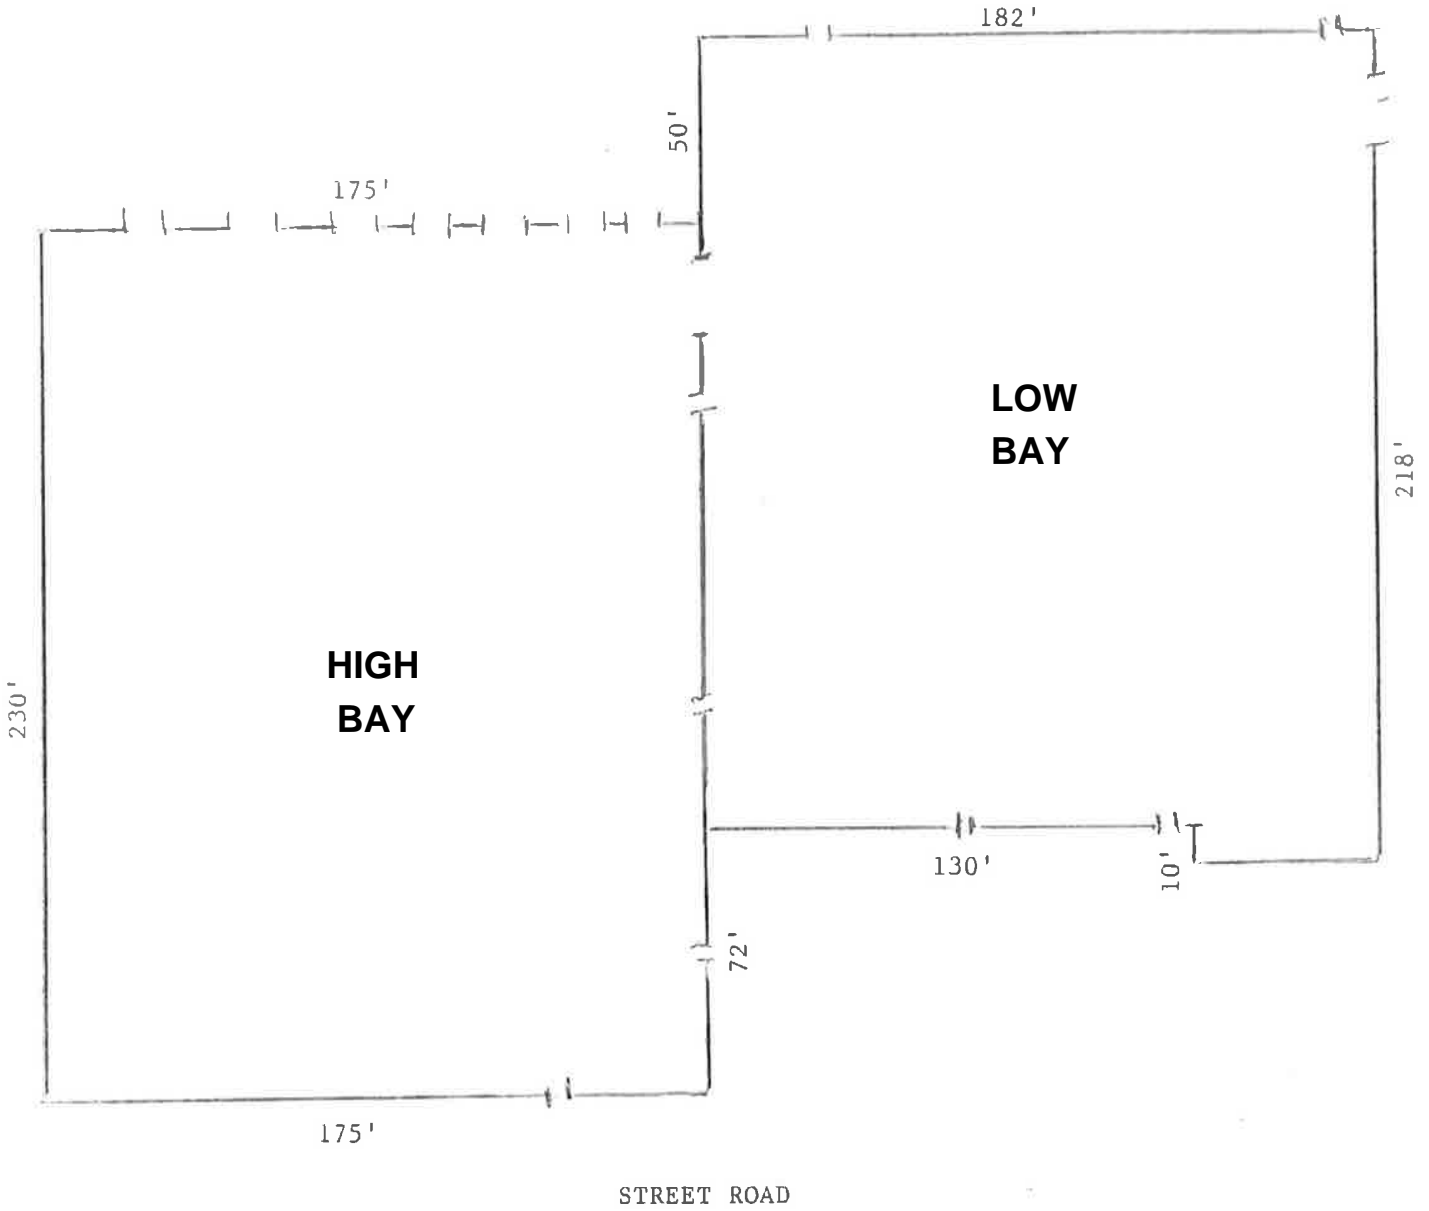

BUILDING SKETCH

315 WEST STREET ROAD  
THRU TO CATHERINE STREET  
WARMINSTER TOWNSHIP  
BUCKS COUNTY, PA

**Industrial & Commercial Real Estate**

Glenview Corporate Center  
3220 Tillman Dr. Suite 403  
Bensalem, PA 19020-2028  
Ph (215) 245-2600, Fax (215) 245-2670  
email: realestate@roddyinc.com