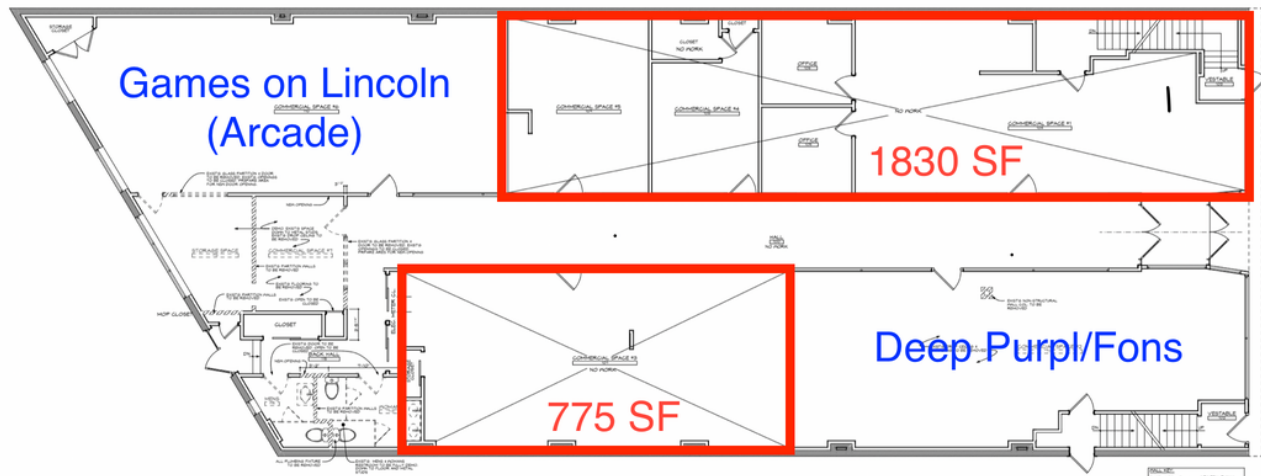

HOFFMAN CRE & IMPERIAL REALTY CO

INTERIOR PLAN

775 SF or 1830 SF

1 FIRST FLOOR DEMO PLAN
SCALE 3/16" = 1'-0"