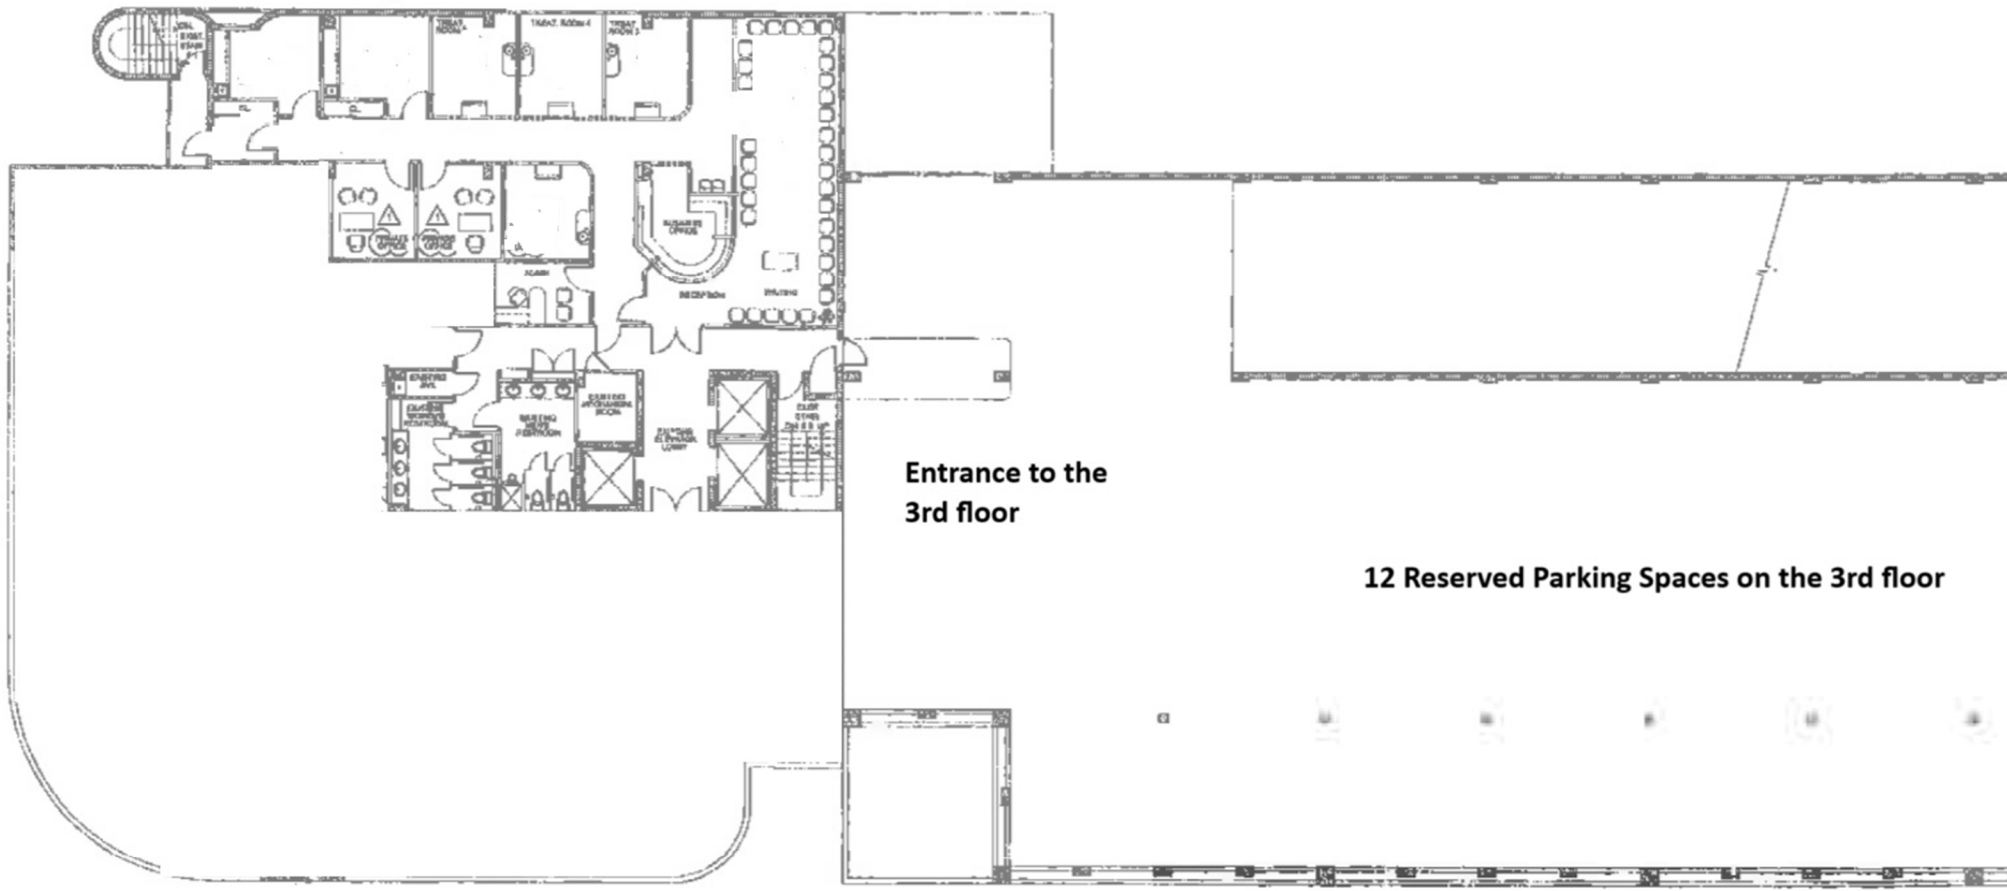

# Unit 301-B

5975 Sunset Drive, South Miami, FL

Sketch Current Layout

**Entrance to the  
3rd floor**

**12 Reserved Parking Spaces on the 3rd floor**