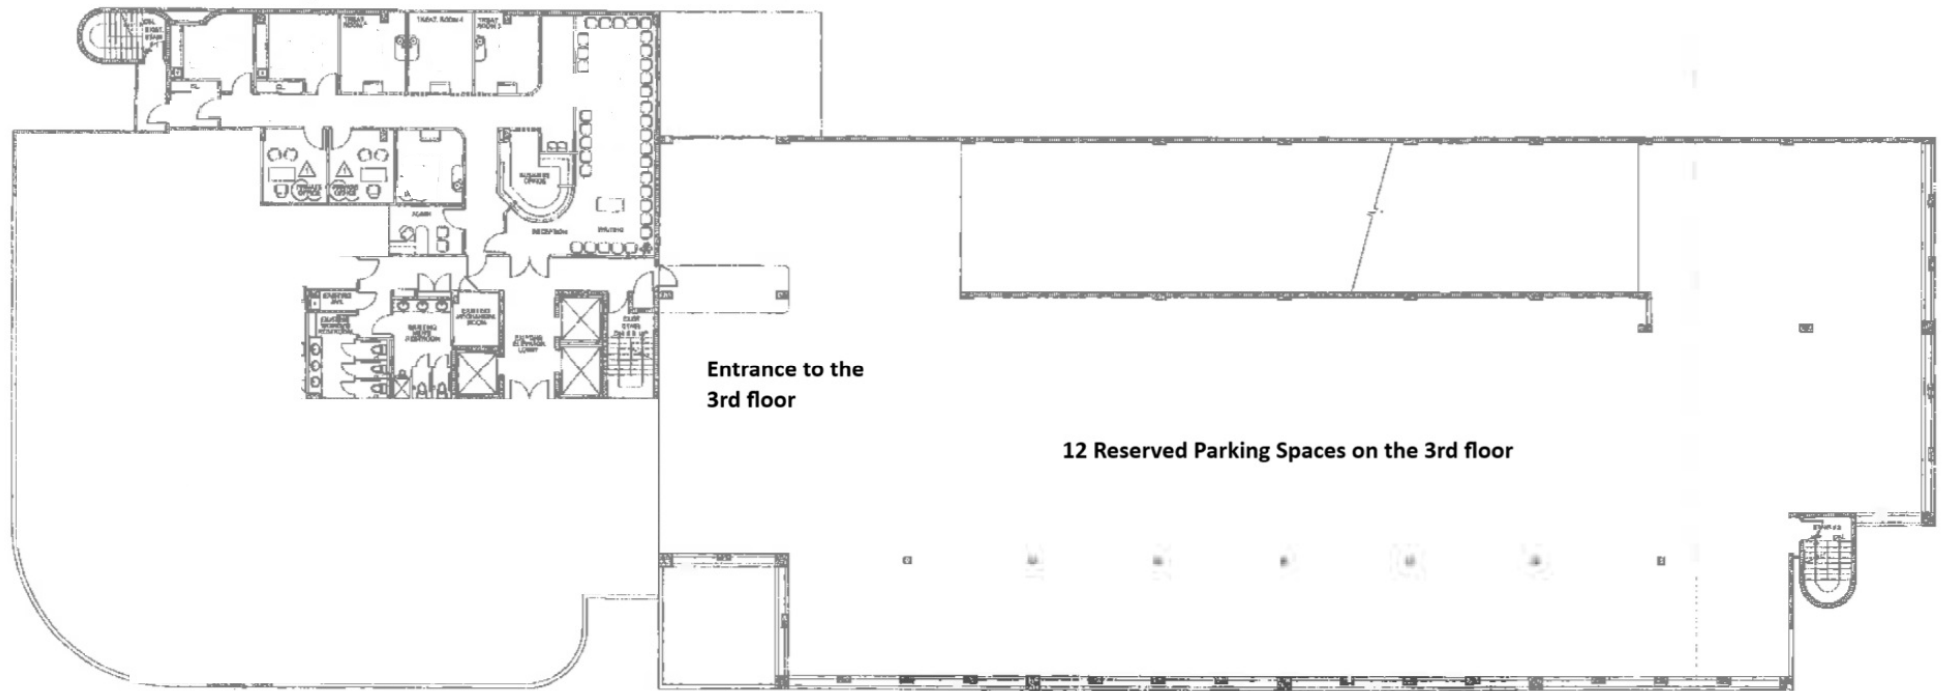

# Unit 301-B

5975 Sunset Drive, South Miami, FL

Sketch Current Layout

**Entrance to the  
3rd floor**

**12 Reserved Parking Spaces on the 3rd floor**