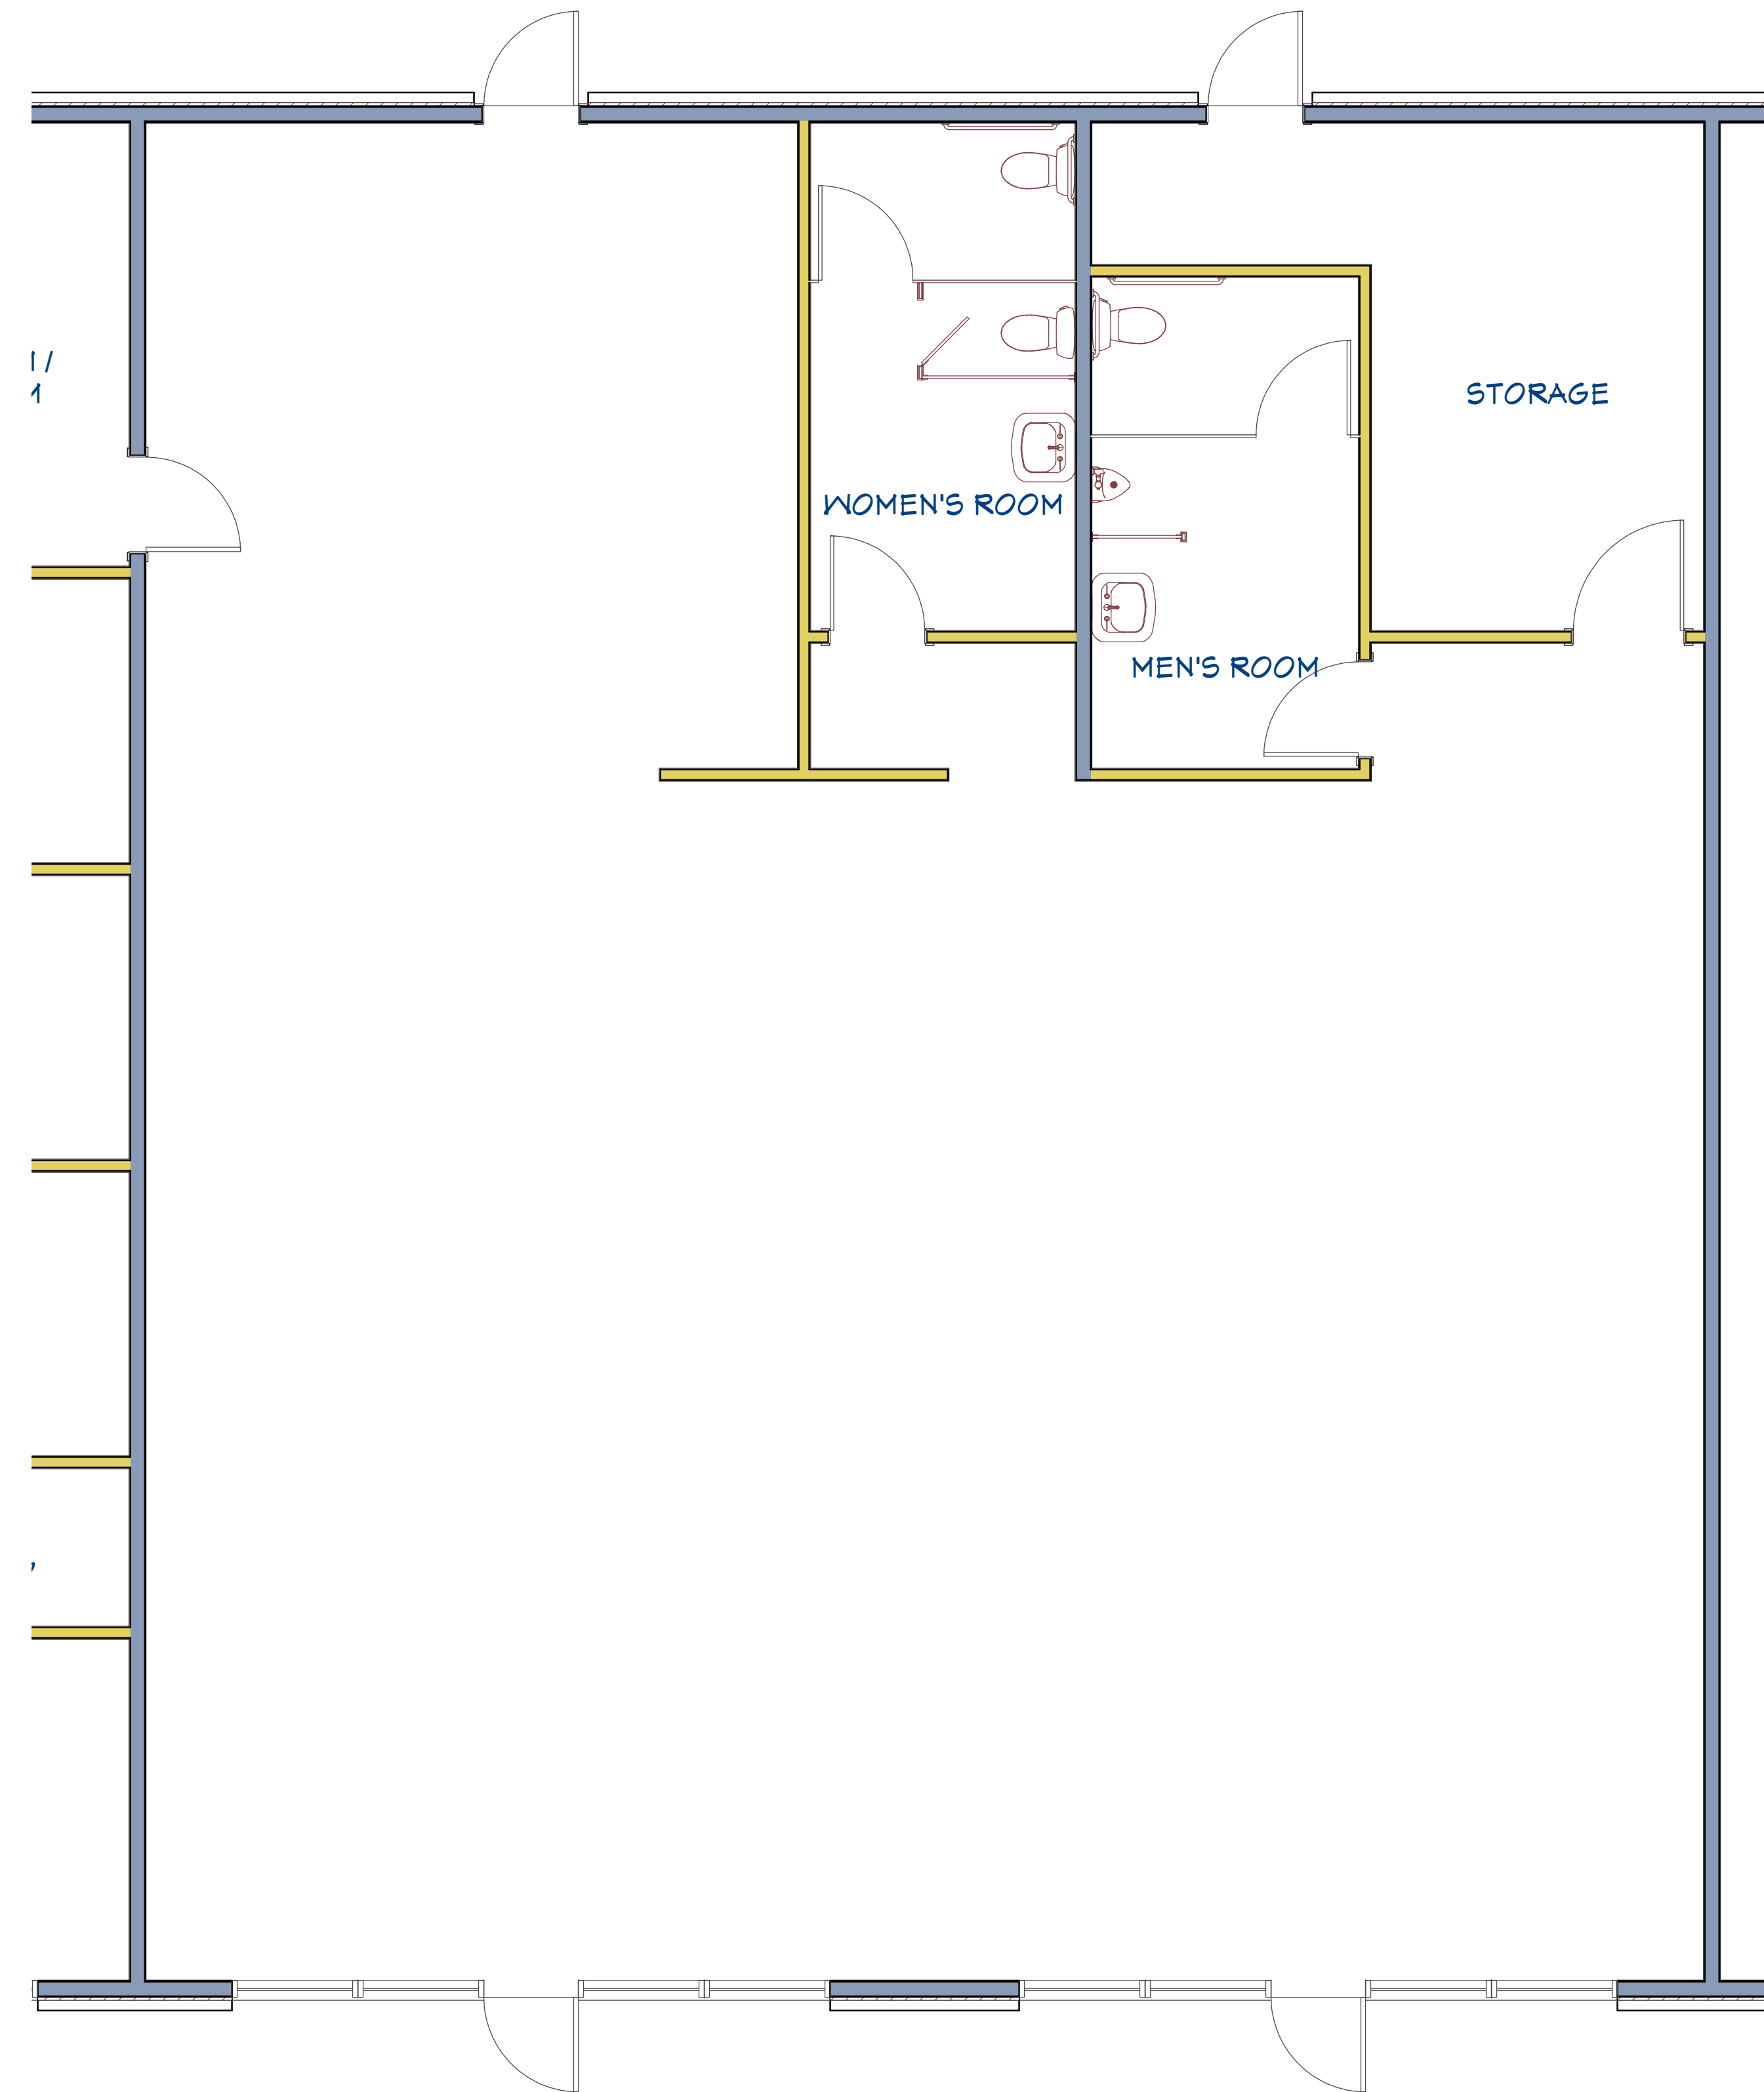

BUILDING LAYOUT  
 3/16" = 1'-0"

102 W. DALLAS STREET,  
 LLANO, TX 78643

## UNIT C/D

UNIT LAYOUT  
1/4" = 1'-0"

102 W. DALLAS STREET,  
LLANO, TX 78643