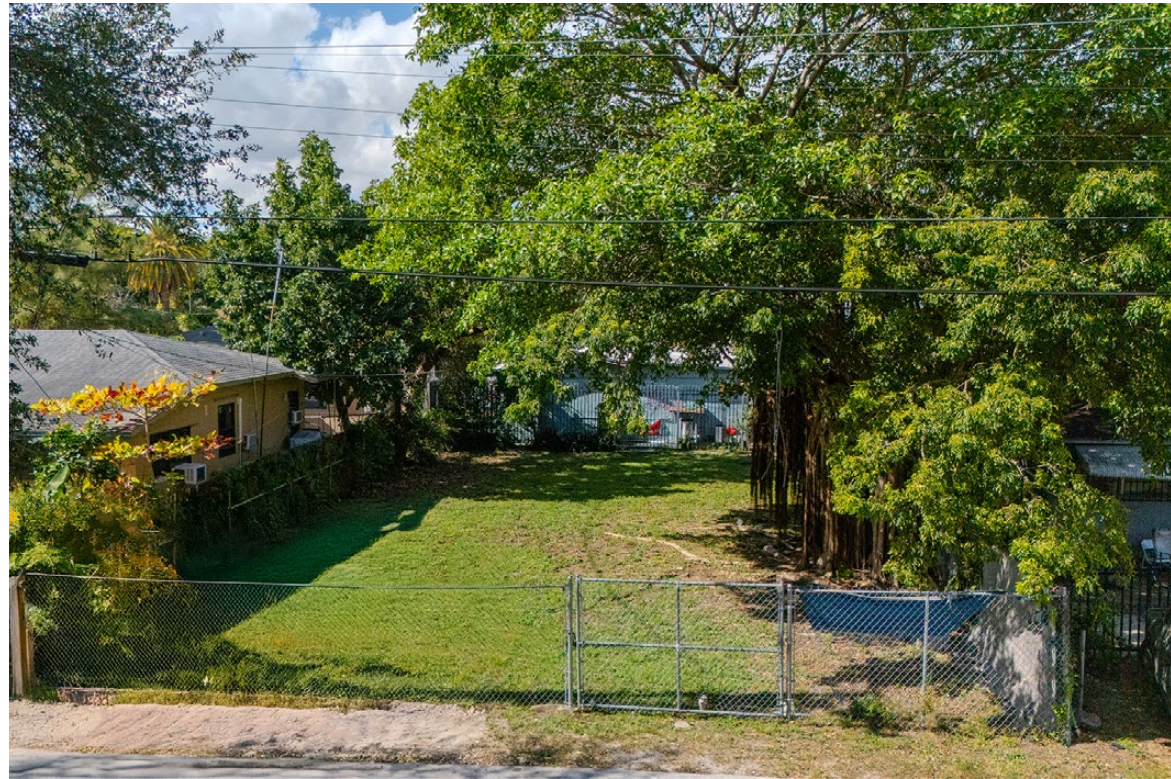

## OVERVIEW

---

Now Available - Opportunistically priced lot in the center of Little River, one of the hottest emerging markets in Miami.

At \$390,000, the lot is the lowest priced property on the market and is surrounded by dynamic developments and users. It is located across the street from Sunny's Steakhouse, recently voted the best new restaurant in America, and 3 doors down from Revault, an upcoming luxury car garage and social club. The property is also located in a Transit Oriented Development corridor.

## SITE SUMMARY

---

**LOT SIZE:** 3,911 SF

**ZONING:** T5-R

**ALLOWED HEIGHT:** 5 Stories (8 with bonus)

**LOT COVERAGE:** Up to 90%

**ALLOWED DENSITY:** 5 Units (or more with  
affordable component)

**ASKING PRICE:** \$390,000