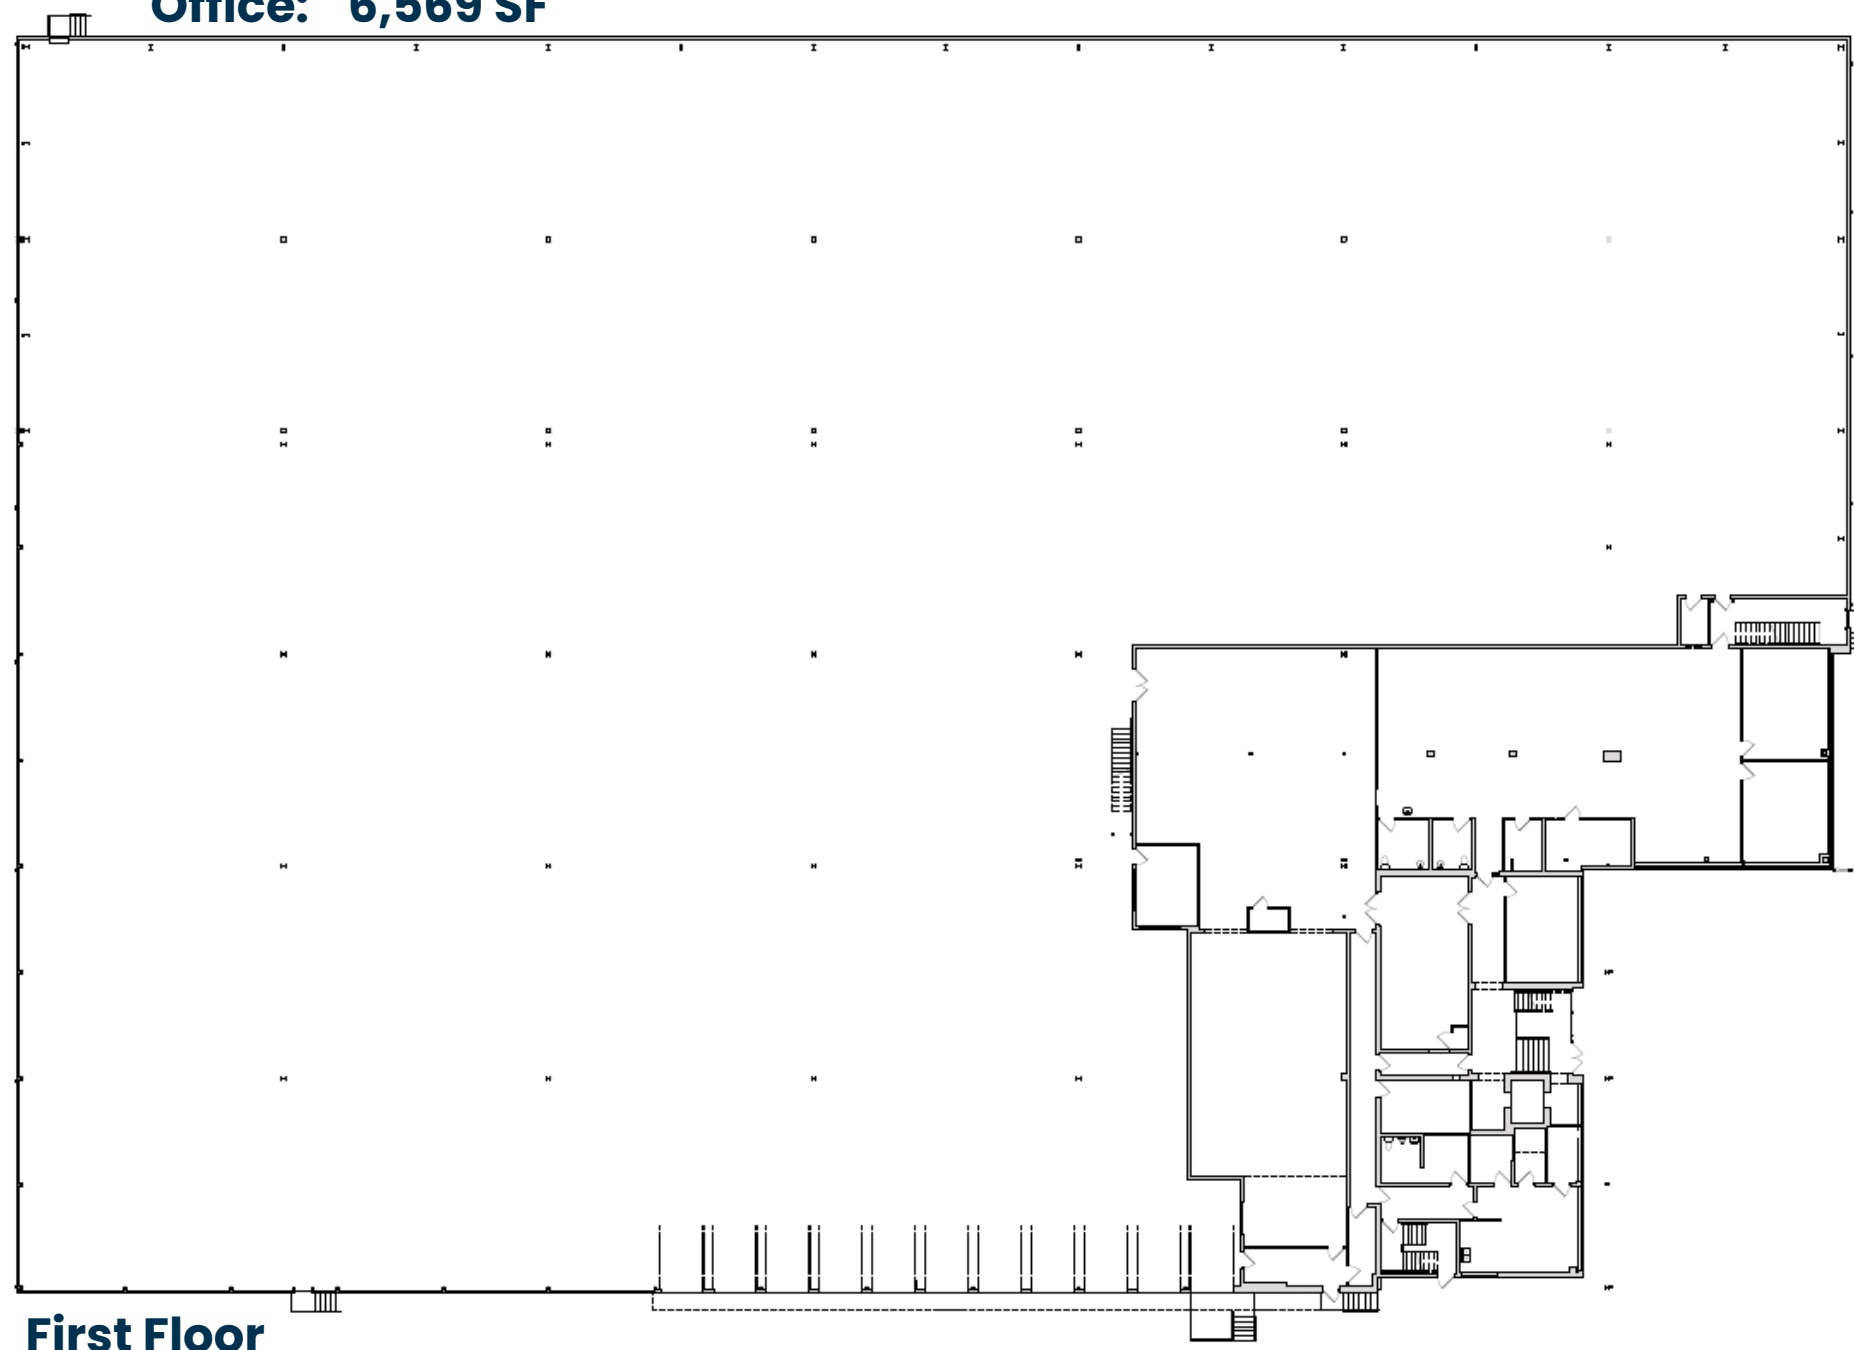

350 Gay Street
Manchester, NH

Warehouse: 81,681 SF

Office: 6,569 SF

First Floor

88,250 SF
Available
Today

Brooks Goodyear
781.249.5249
bgoodyear@rjkelly.com

Austin Hunt
781.565.8704
ahunt@rjkelly.com

RJKELLY