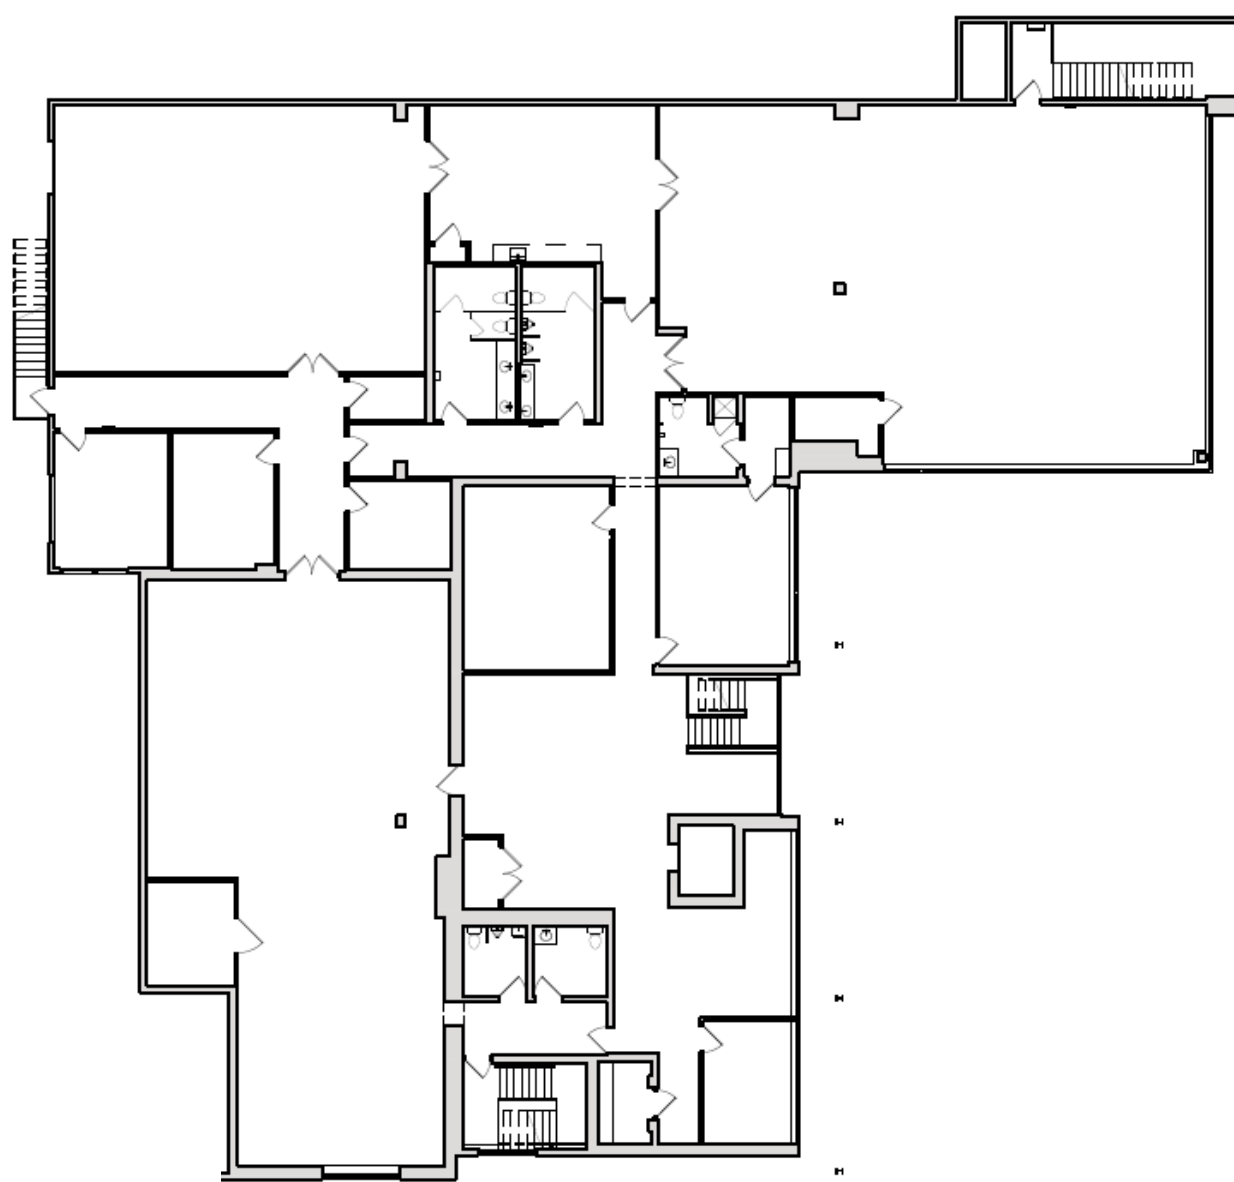

350 Gay Street
Manchester, NH

88,250 SF
Available
Today

Second Floor

Brooks Goodyear
781.249.5249
bgoodyear@rjkelly.com

Austin Hunt
781.565.8704
ahunt@rjkelly.com