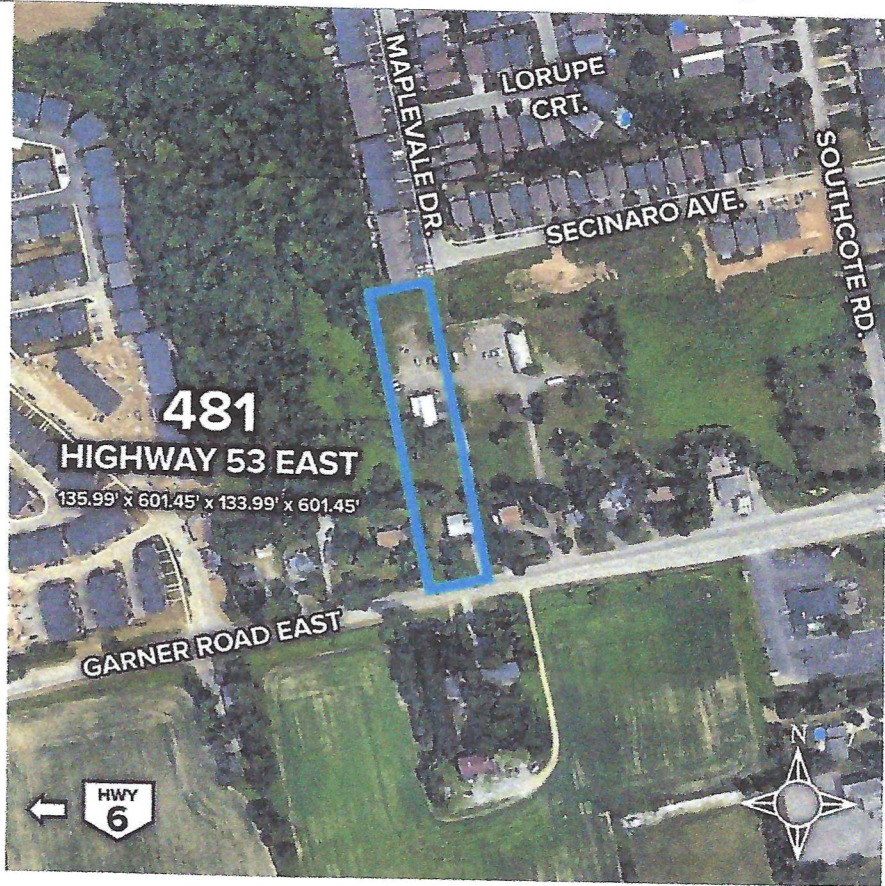

3117 HOMESTEAD DR
MOUNT HOPE
291 FT X 150 FT
COMMERCIAL ZONE

Matrix

Home > My > Results

SAMPLE ?

1 / 1

PHOTOGRAPH EXTRACTION

SAMPLE