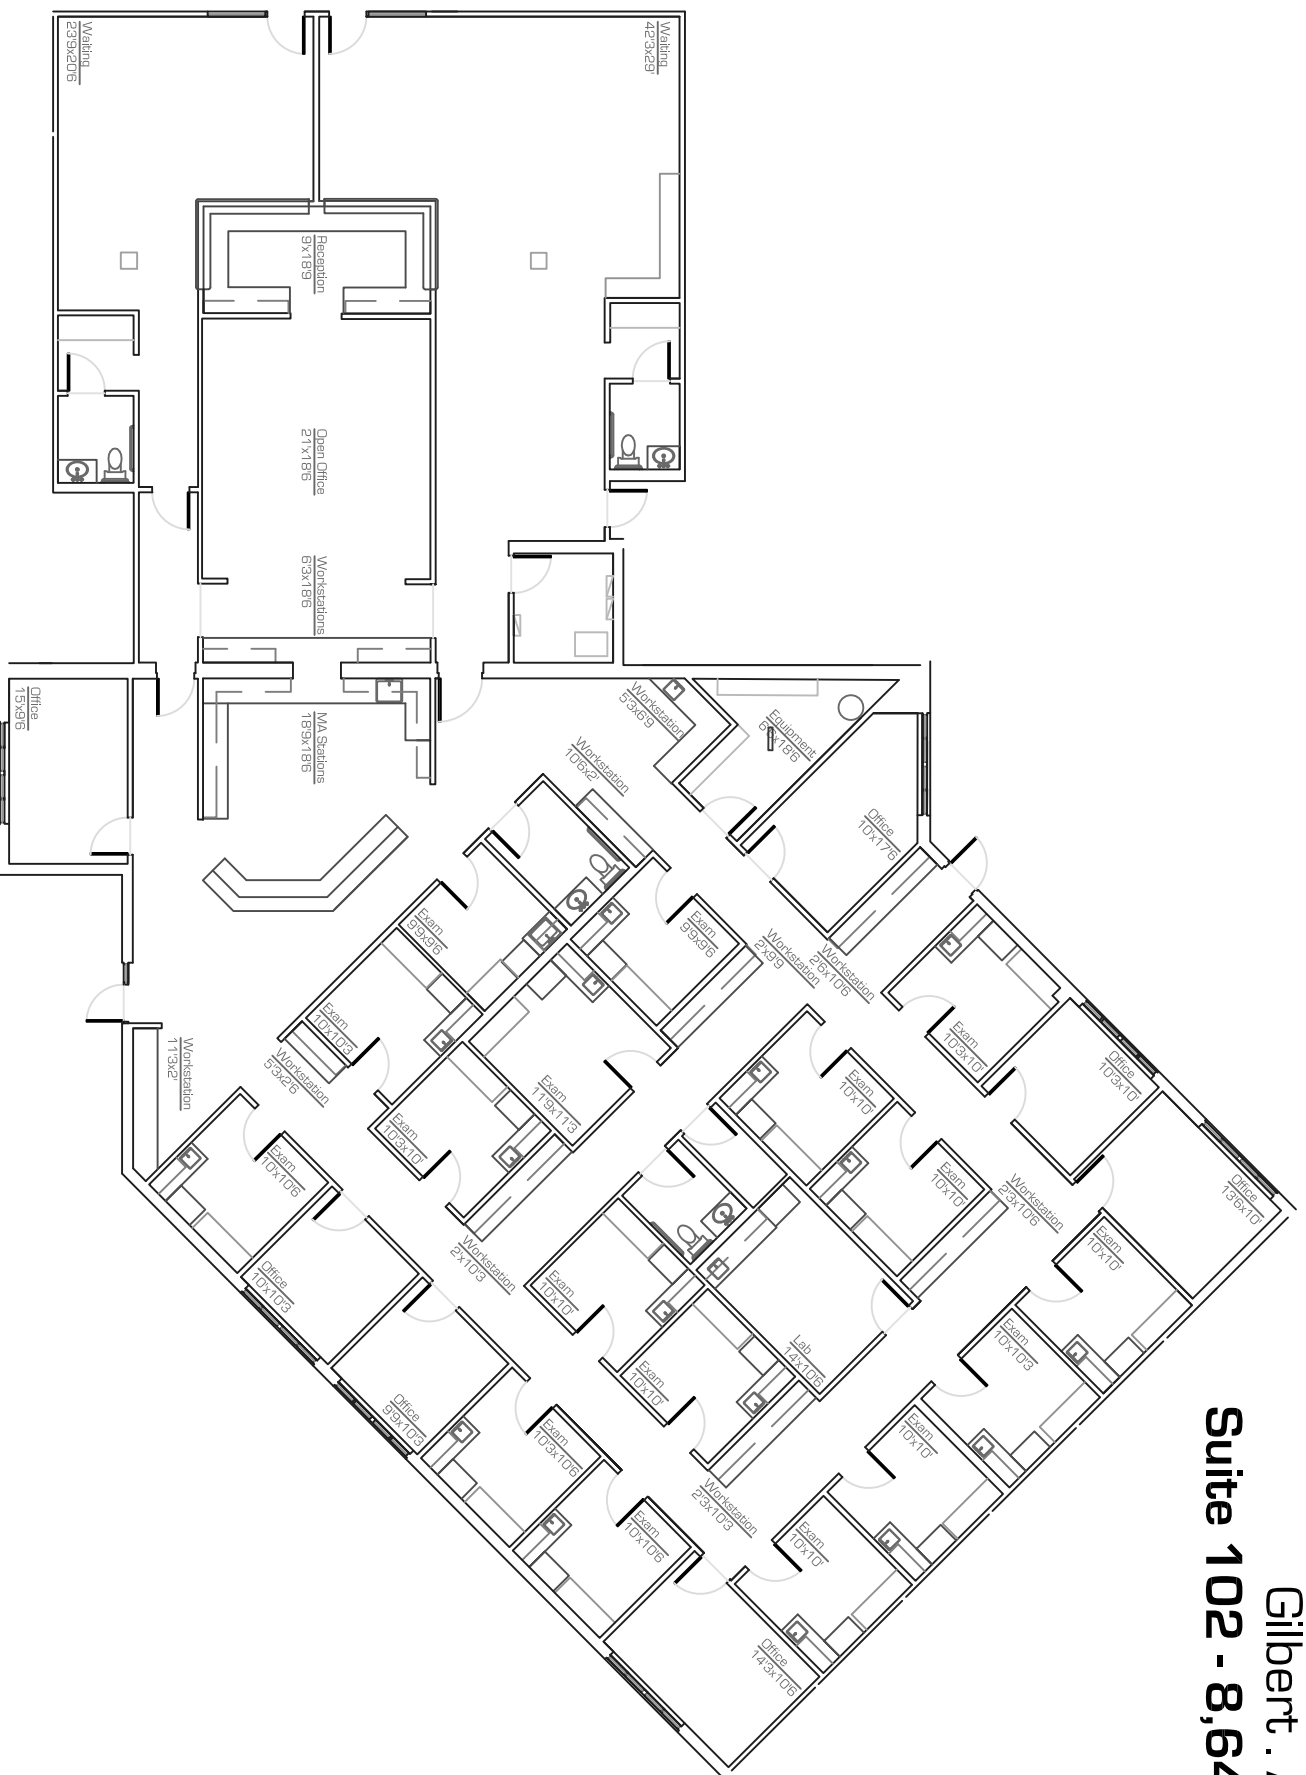

# 3921 East Baseline Road

Gilbert, Arizona  
Suite 102 - 8,643 RSF

## As-Built

scale: nts  
January, 2020

\* All dimensions are approximate at ± 3"  
\* All information is of general nature

precision **DIMENSIONS**

as-built & design  
602.790.6412