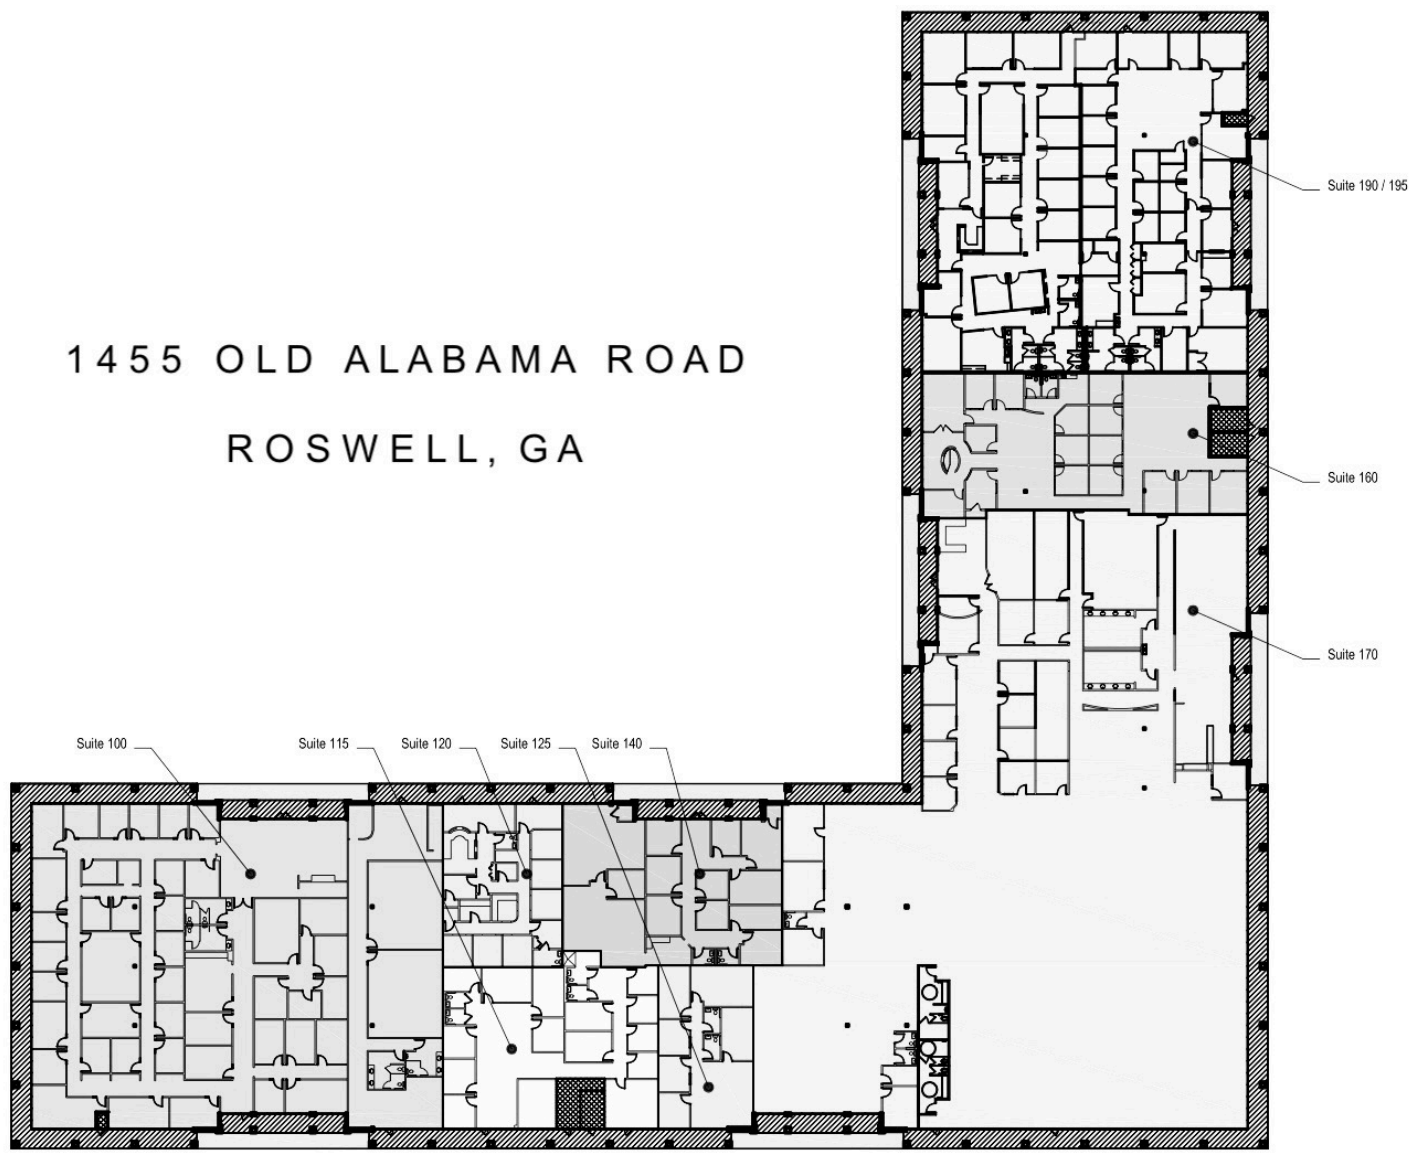

KINGS LANDING

1455 OLD ALABAMA RD.
ROSWELL, GA

77,967 SF

FOR LEASE

1455 OLD ALABAMA ROAD
ROSWELL, GA

4/1,000 PARKING
NEWLY PAINTED
DIRECT SUITE ACCESS
SIGNAGE OPPORTUNITY
HEALTHY TENANT MIX

MAP OVERVIEW

NEARBY AMENITIES