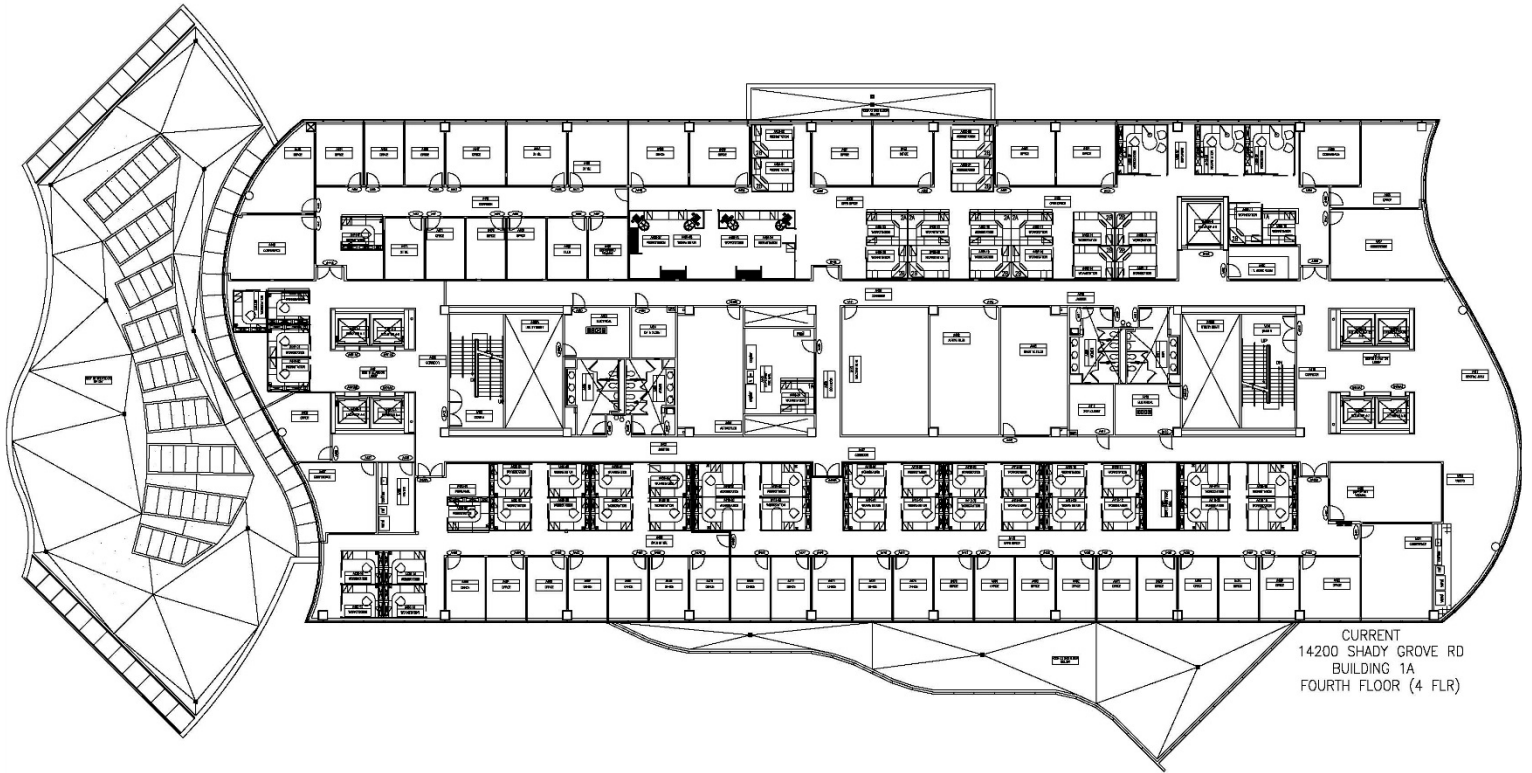

For leasing information, please contact:

Danny Sheridan
Senior Vice President
+1 301 287 9922

Jim Cahill
Managing Director
+1 301 287 3237