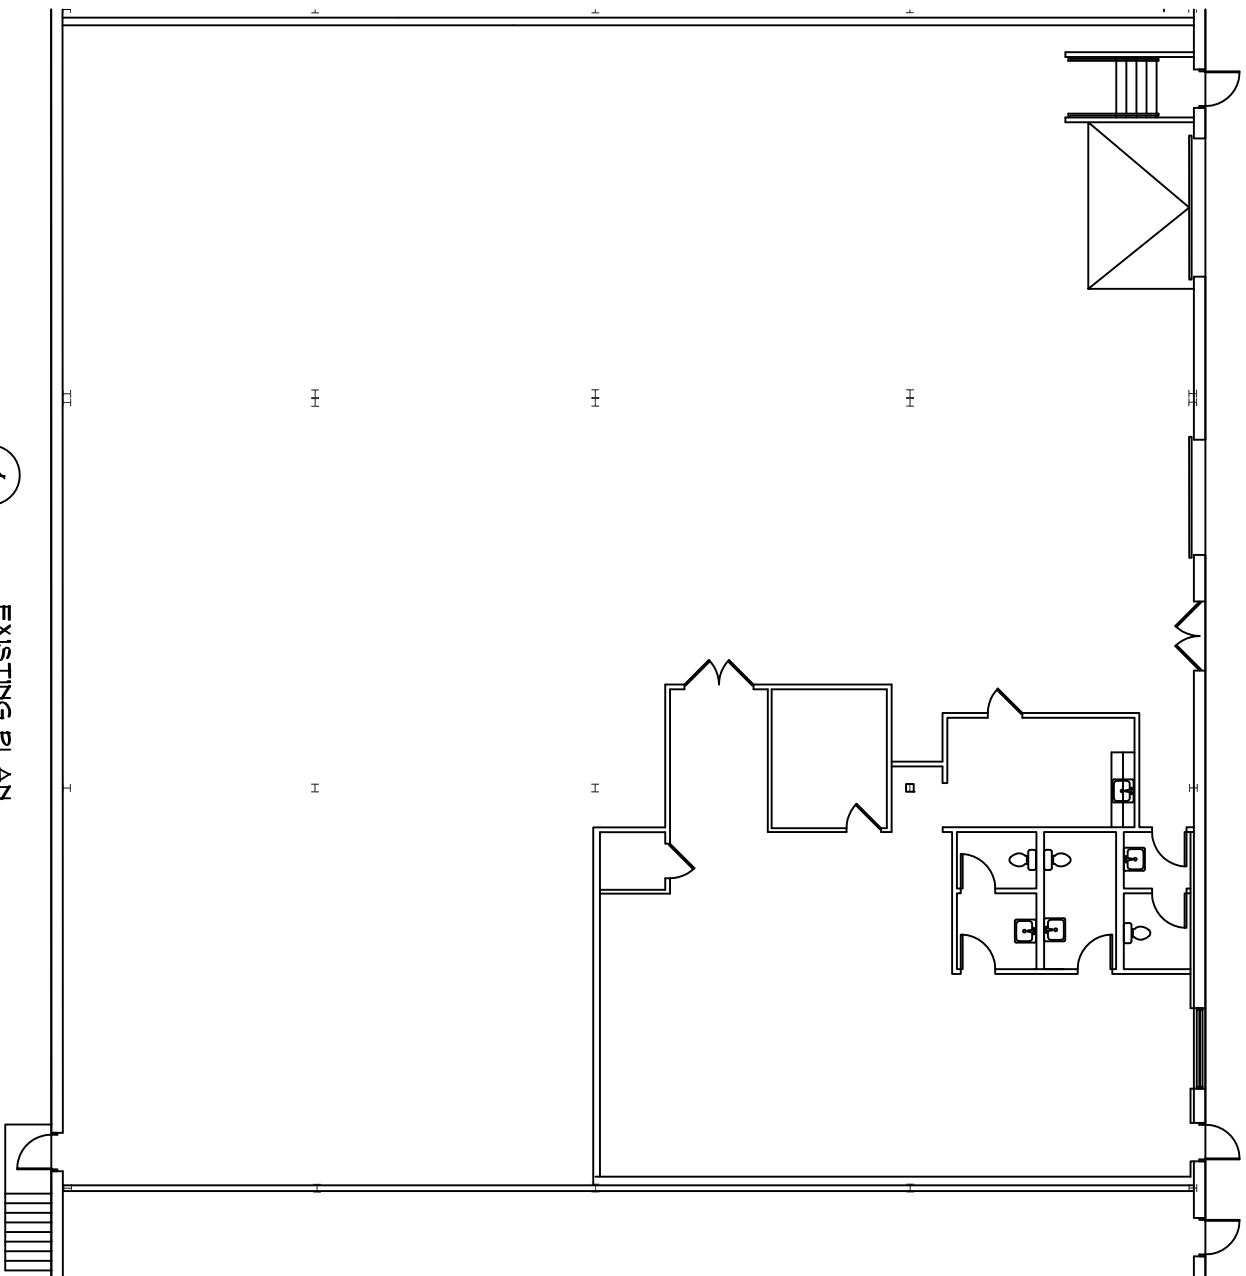

2 LOCATION PLAN
SCALE: HTS

1 EXISTING PLAN
SCALE: HTS

SUITE F

79 EXPRESS STREET, PLAINVIEW, NY 11803

MILVADO
PROPERTY GROUP

575 UNDERHILL • SUITE 200
SYOSSET, NY 11791
MILVADO.COM • 516.364.5000

All information contained herein is from sources deemed reliable but is submitted without any representation or warranty as to its accuracy and is subject to errors and omissions of any kind. Changes in rental, terms or other conditions, including without limitation prior leasing or withdrawal without notice, this presentation is for information purposes only and under no circumstances whatsoever is to be deemed a contract, note, memorandum or any other form of binding commitment.