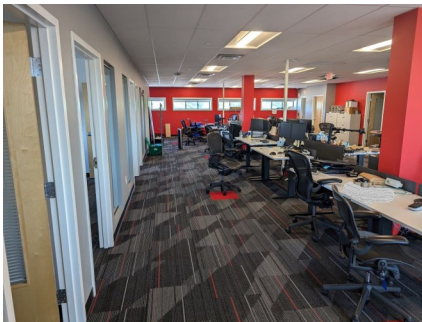

# 3,700 SF office suite for lease | Cambridge Alewife

Accessible bldg  
24/7 access  
Tenant parking  
Visitor parking  
Lots of natural light

0.5 mile to the Alewife MBTA T station (Red Line)  
0.2 mile to bus stop (74 & 78 to Harvard Square)

## 186 Alewife Brook Pkwy

Open office  
2 meeting rooms  
4 offices, server room  
Kitchen

Patrick Verbeke | KW Commercial | KW Boston NW | Cambridge, MA  
617-230-3638 | Patrick@ValtiRealEstate.com | ValtiCommercial.com