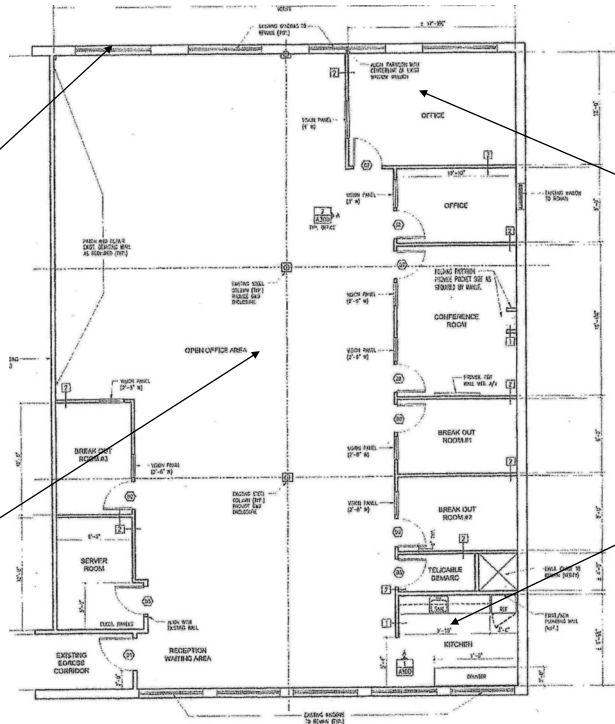

# 3,700 SF office suite for lease | Cambridge Alewife

Accessible bldg  
24/7 access  
Tenant parking  
Visitor parking  
Lots of natural light

0.5 mile to the Alewife MBTA T station (Red Line)  
0.2 mile to bus stop (74 & 78 to Harvard Square)

## 186 Alewife Brook Pkwy

Open office  
2 meeting rooms  
4 offices, server room  
Kitchen

Patrick Verbeke | KW Commercial | KW Boston NW | Cambridge, MA  
617-230-3638 | Patrick@ValtiRealEstate.com | ValtiCommercial.com