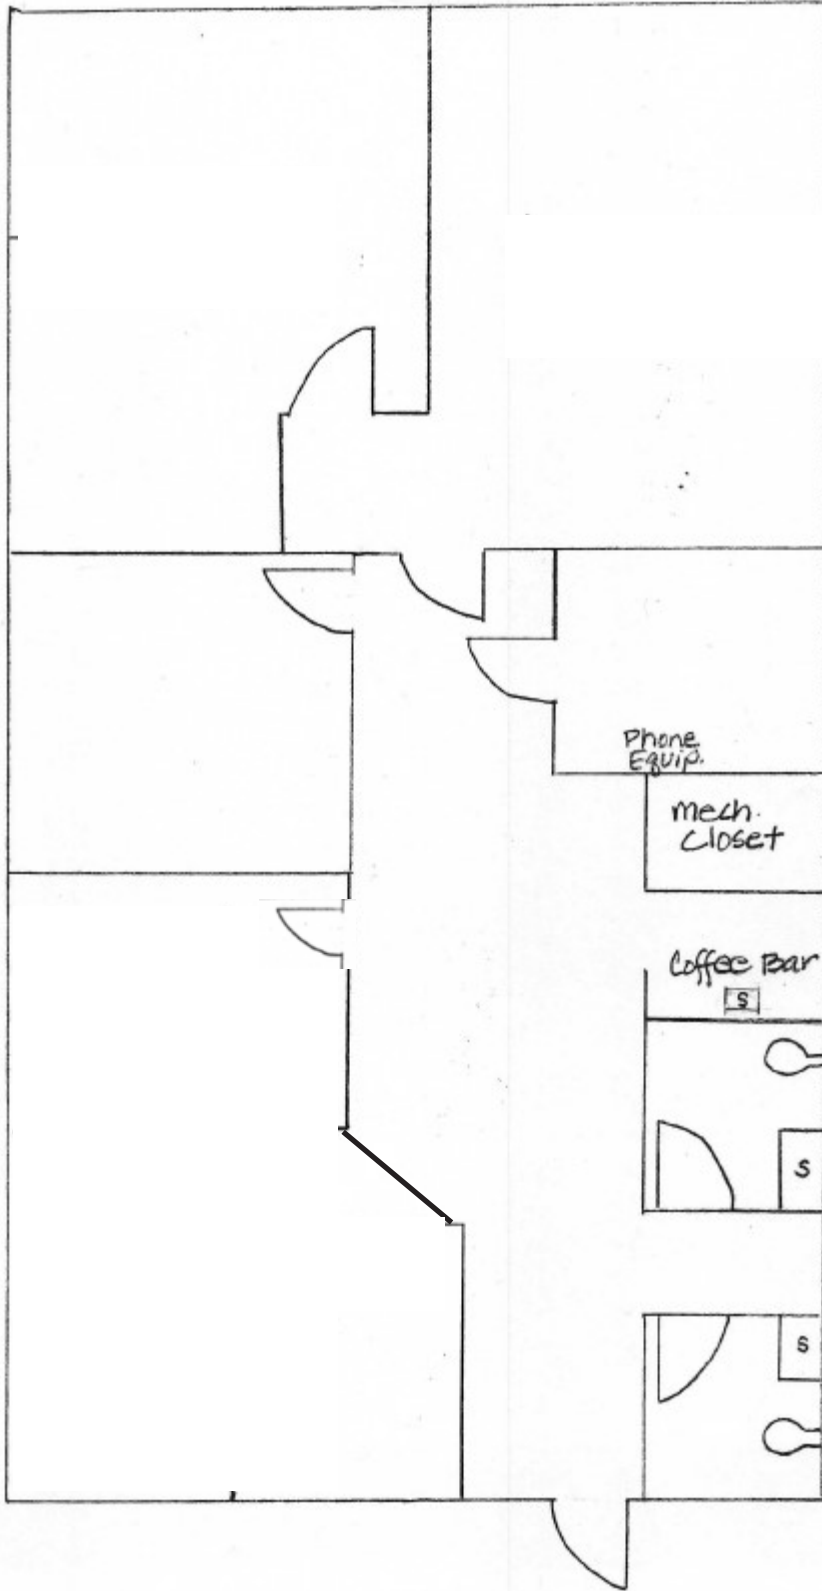

FLOOR PLAN SUITE B—GROUND FLOOR

APPROXIMATELY 1,350 SF

For more information please contact:

Becca McBroom

915-613-5376 Direct

McBroom.Becca@gmail.com

JMT PROPERTIES, INC