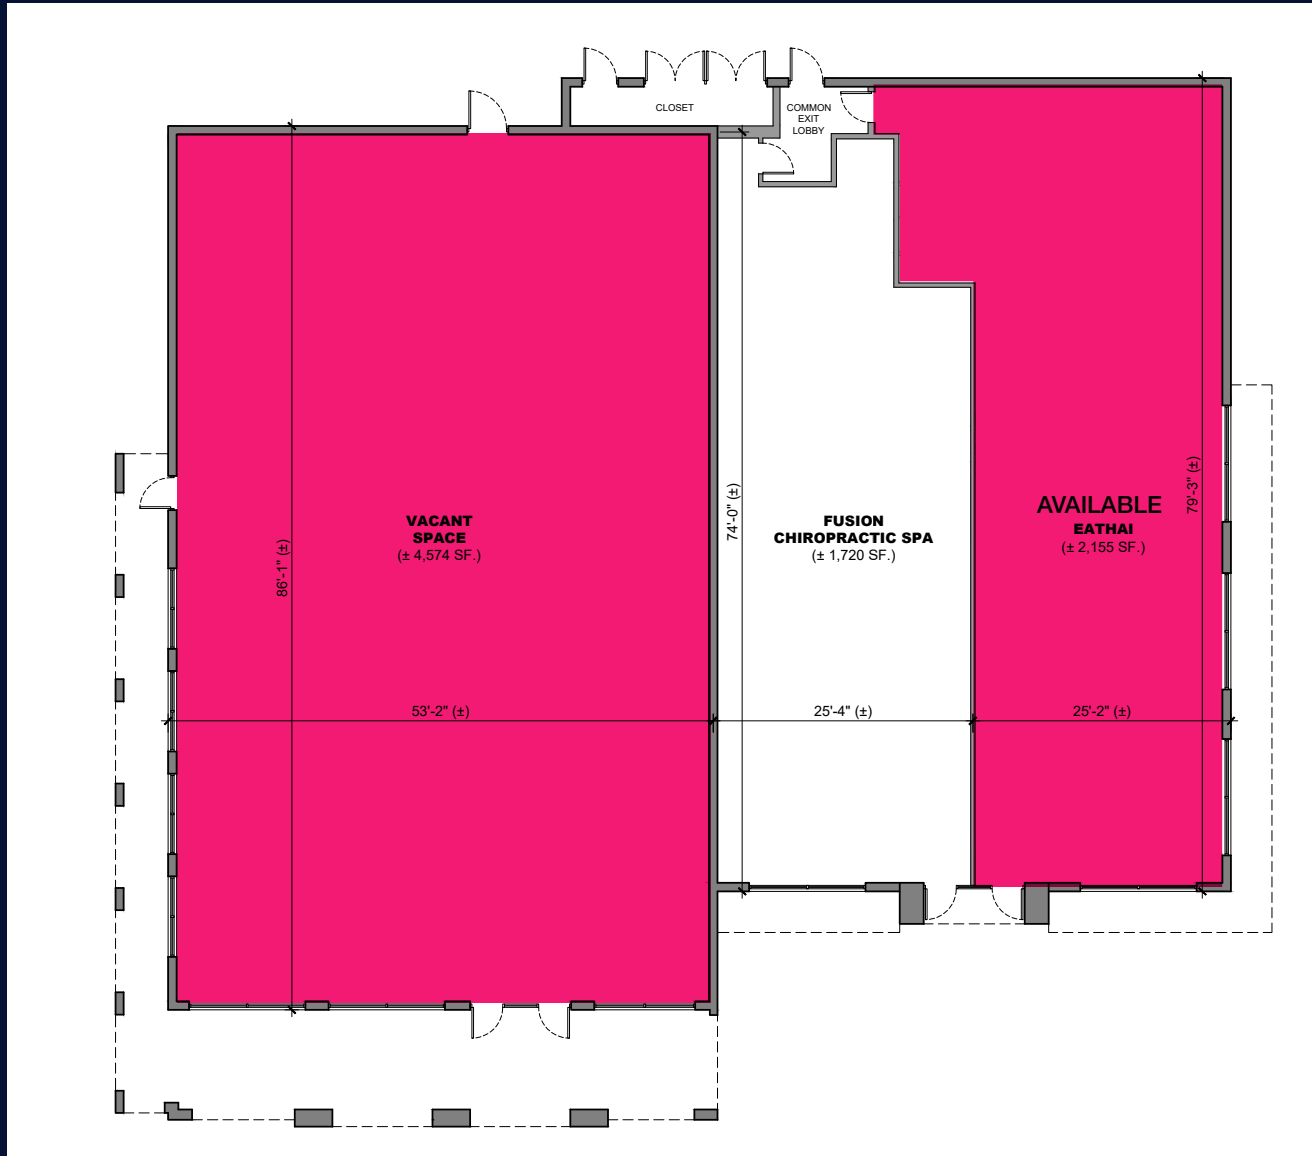

Leasing Information:
BRIAN GELLEY
305.576.6874
bg@centre-line.com