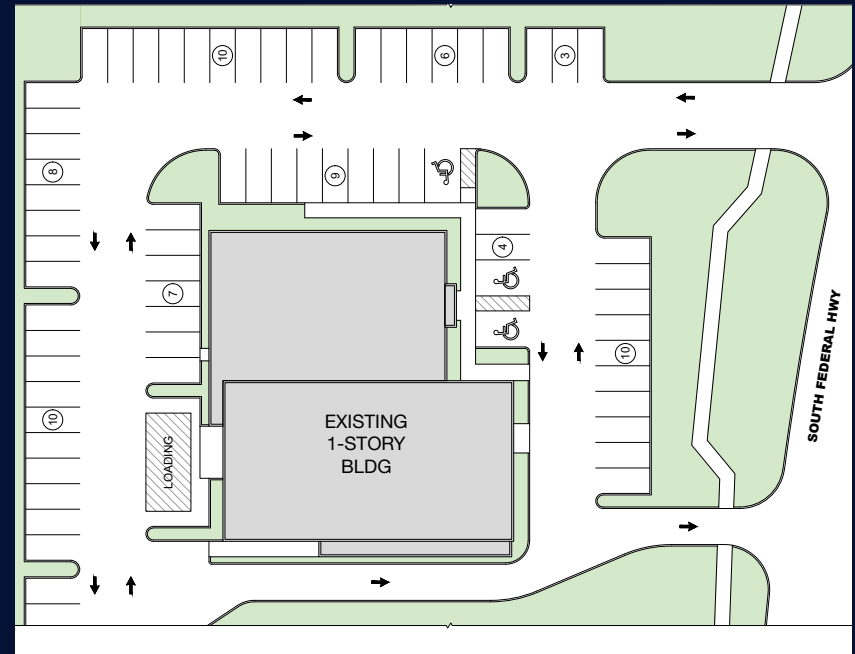

# 1840 S Federal Hwy

DELRAY BEACH, FL · 33483

AVAILABLE

2,155 SF

4,574 SF

Leasing Information:

**BRIAN GELLEY**

305.576.6874