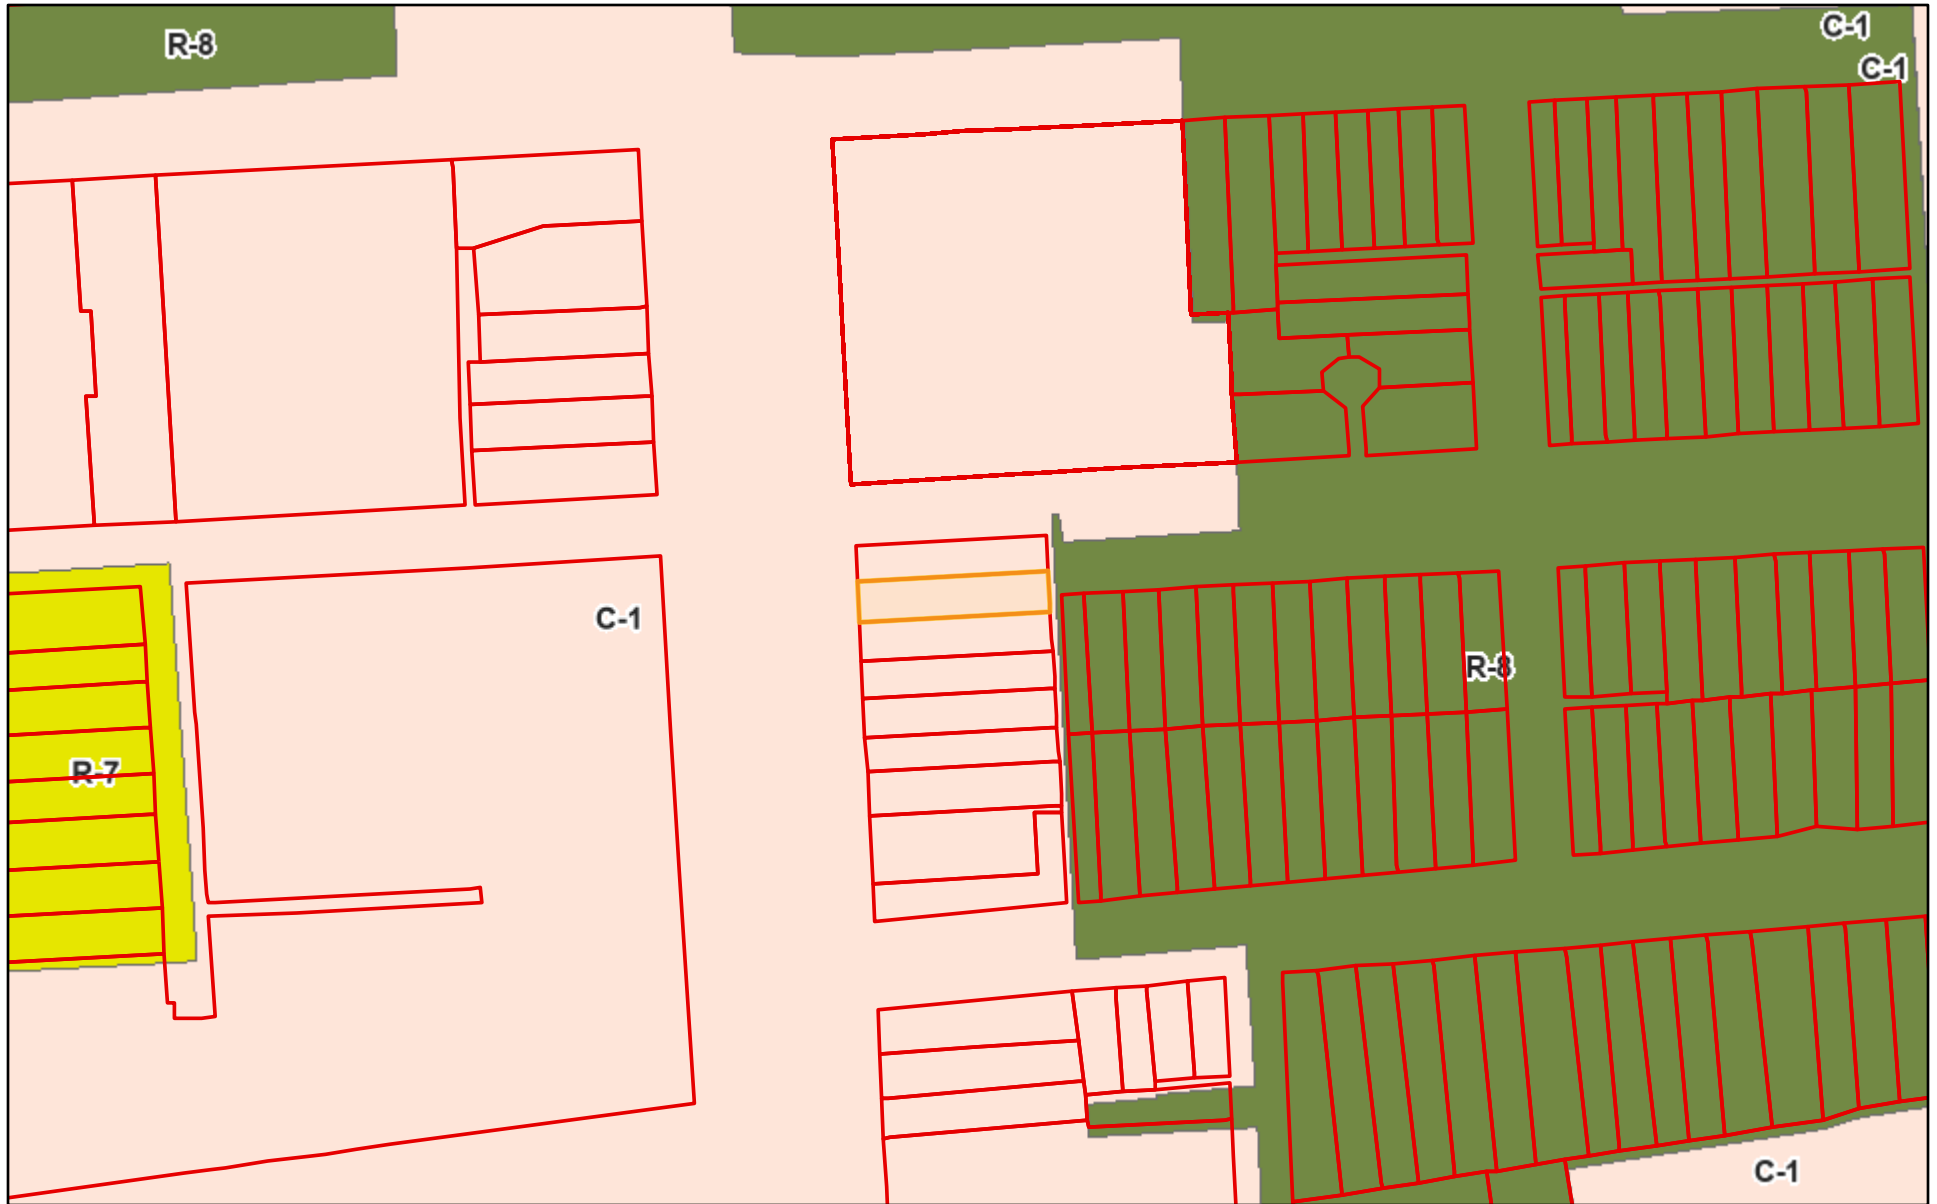

# Zoning - Baltimore CityView Map

5/13/2026, 11:25:15 AM

- Real Property Information
- R-7
- Baltimore Addresses
- Zoning (2017 to Present) C-1
- R-8
- World\_Hillshade

1:1,027

0 0.01 0.01 0.02 mi

0 0.01 0.02 0.04 km