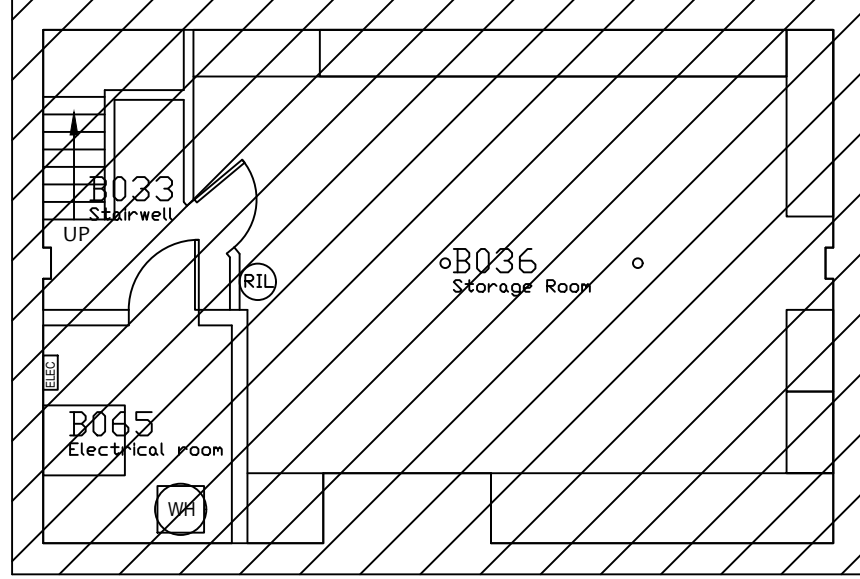

901 SF

Project: 104255 - 638 MULLICA HILL ROAD, RICHWOOD, NJ

Drawing: BASEMENT

Date: x	Rev. Date: XX.XX.XX	Rev. NO. ##
Scale: NOT TO SCALE	Drawn: x	
Dwg. Name: x		

**TRUIST** **HH**  
Corporate Real Estate