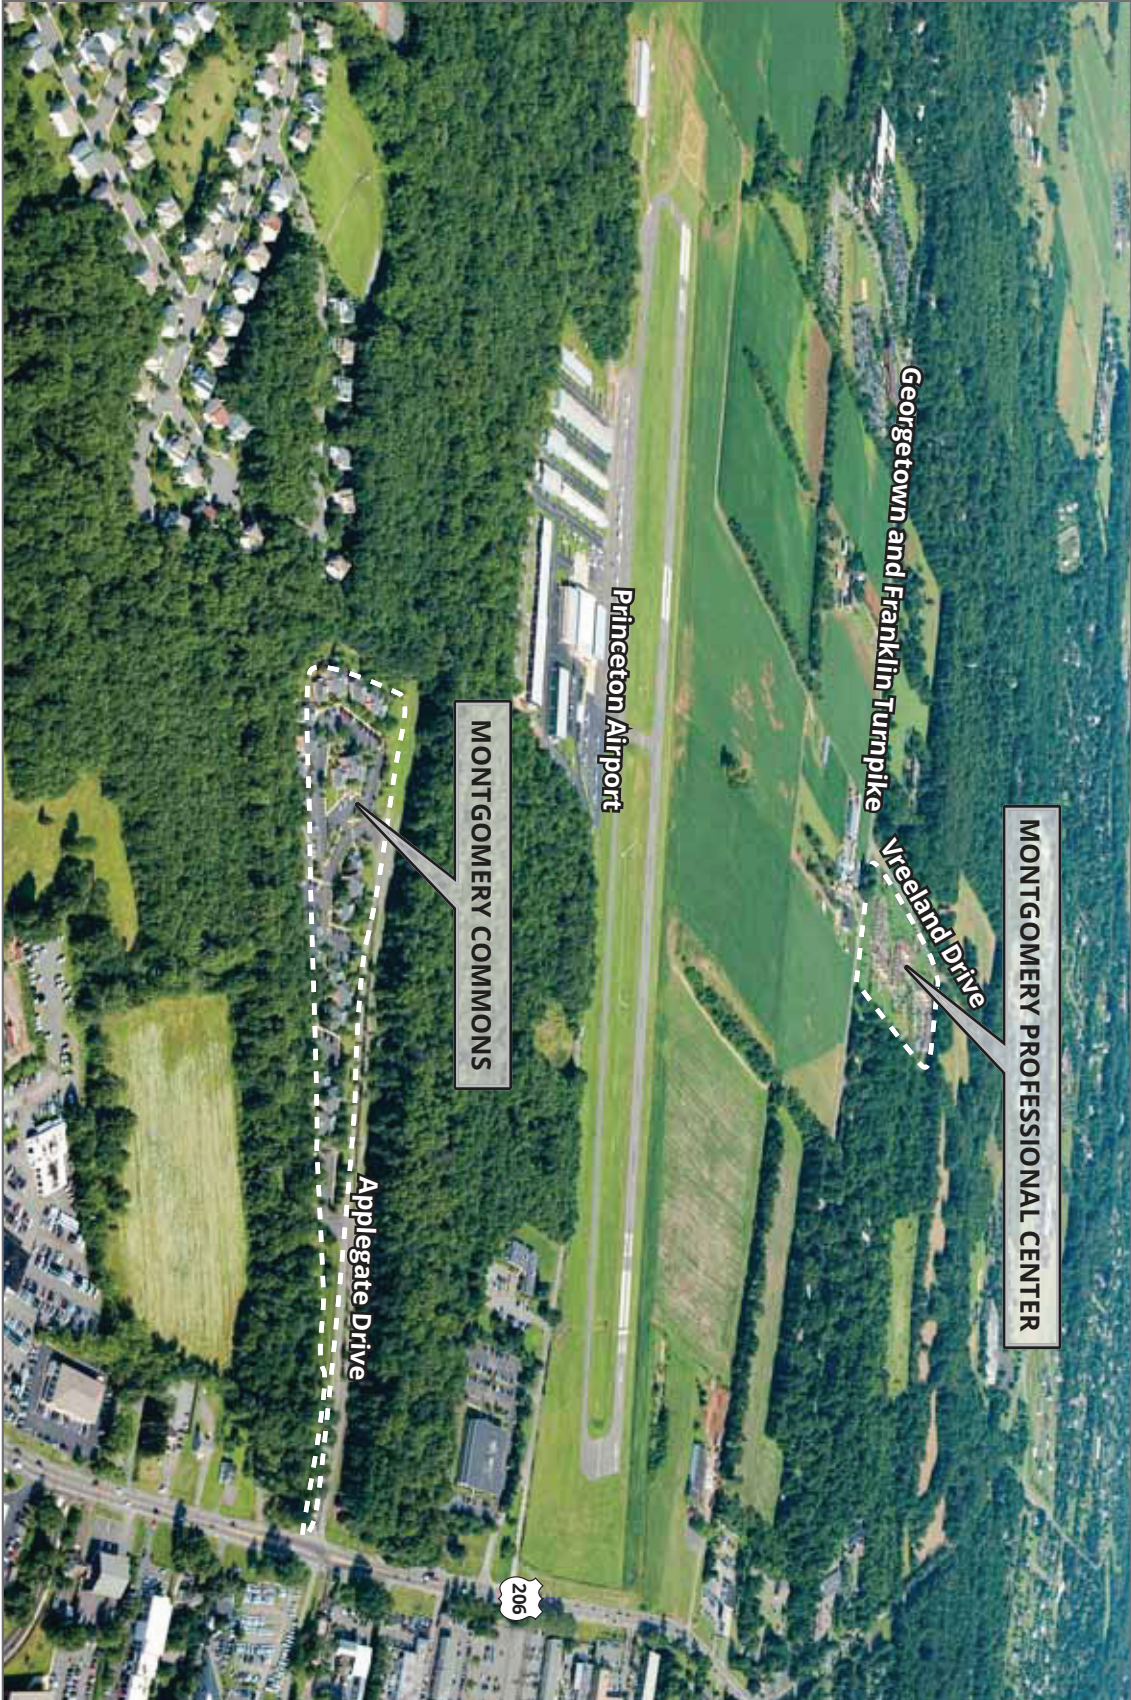

MONTGOMERY PROFESSIONAL CENTER

Route 518 and Vreeland Drive | Skillman | Somerset County | New Jersey