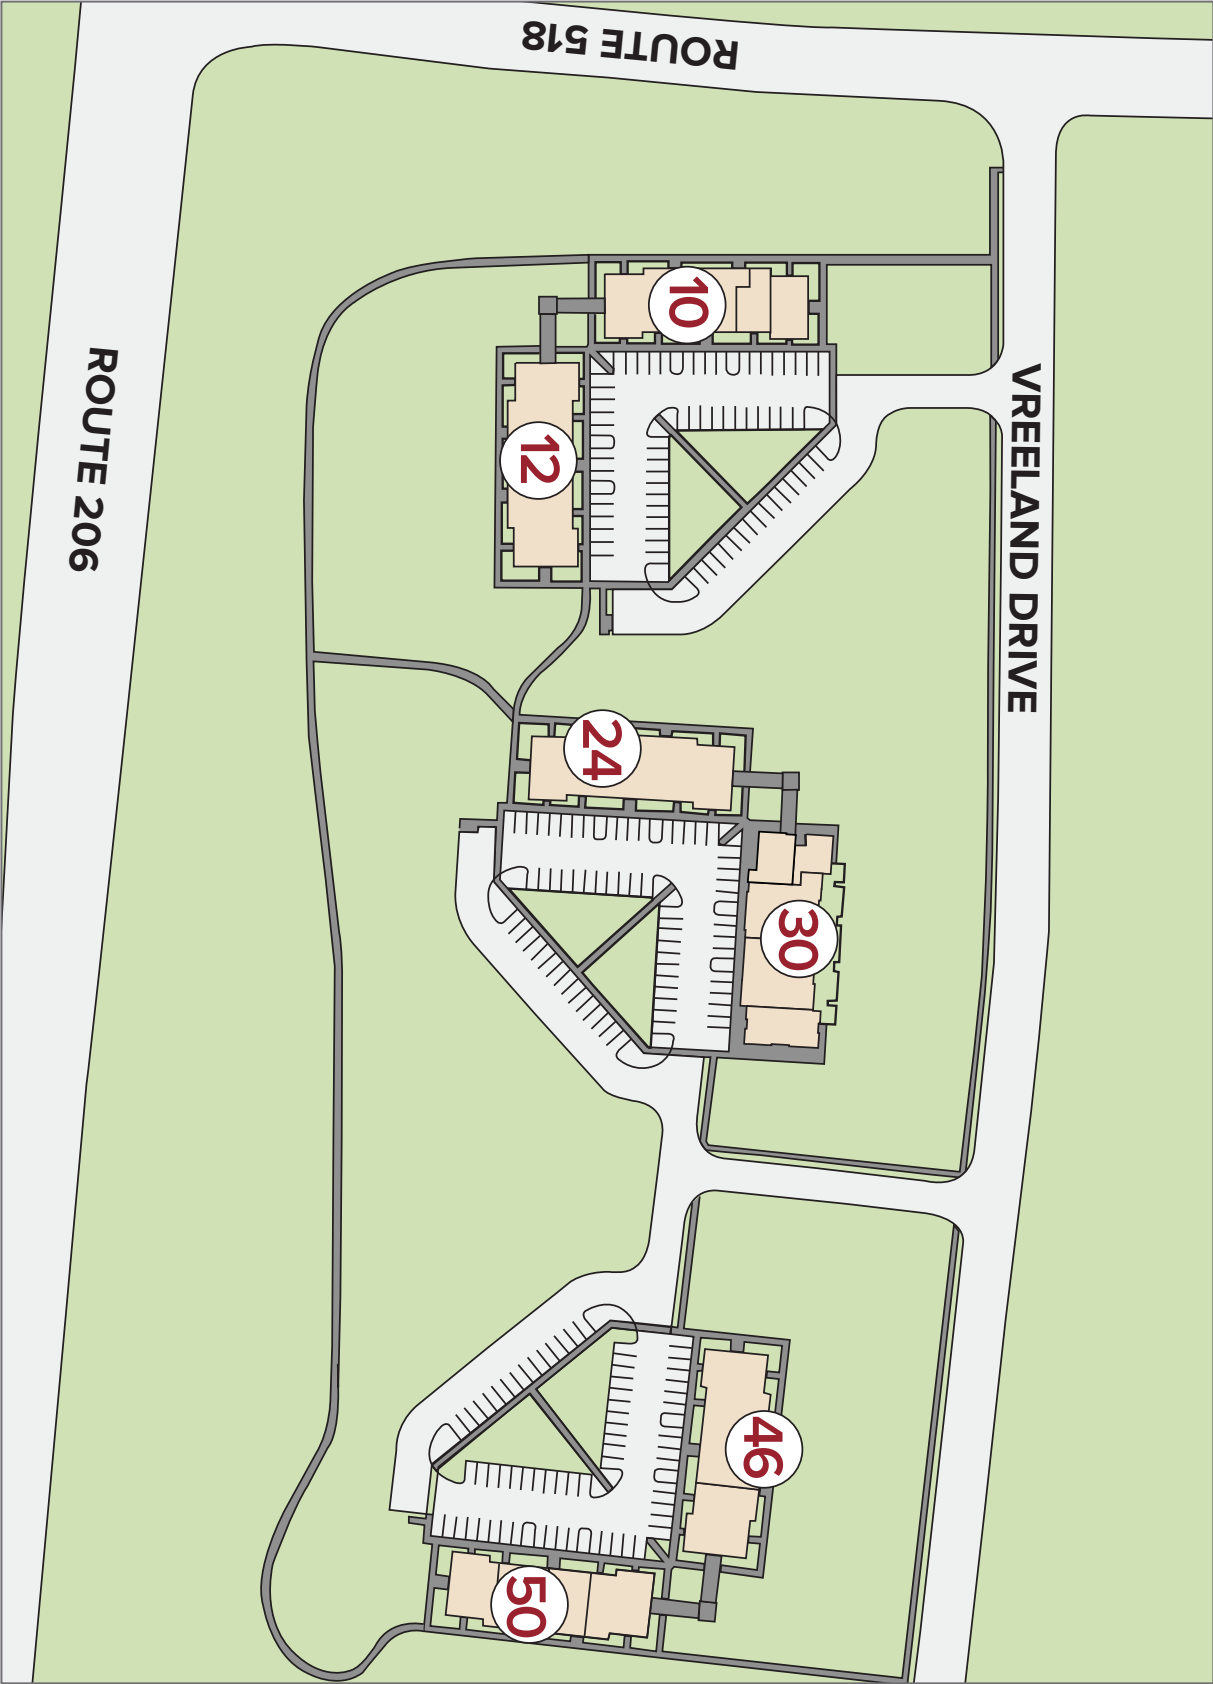

MONTGOMERY PROFESSIONAL CENTER

Route 518 and Vreeland Drive | Skillman | Somerset County | New Jersey