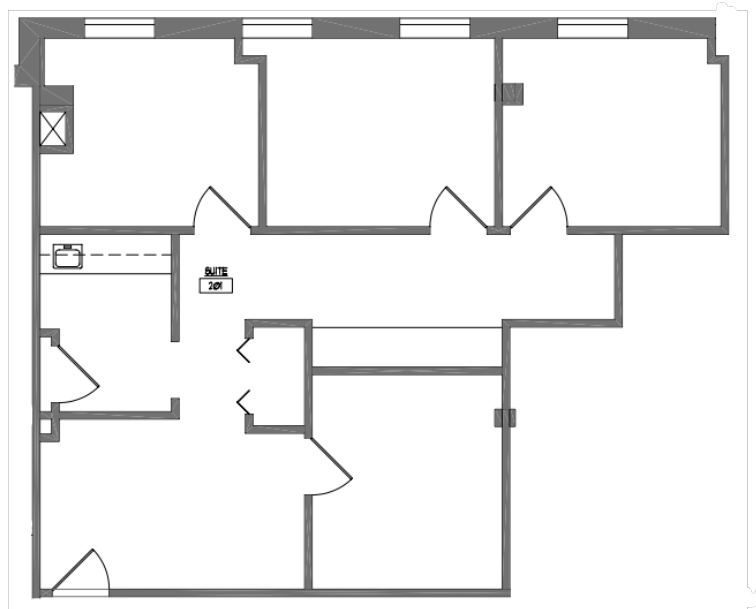

CRESTWOOD EXECUTIVE CENTER

50 Crestwood Executive Center, St. Louis, MO 63126

Office Suites Available

- 85 - 2,500 SF Available For Lease
- Full Service starting at \$18.00/SF
- Easy Access to Watson Road and Interstate 44
- Ample Parking
- Now Offering Individual Office Spaces ranging from 85 - 235 SF!

Floor Plans

Suite 201:

987 RSF available

Suite 207:

869 RSF available

Floor Plans

Suite 500:

2,266 RSF available*