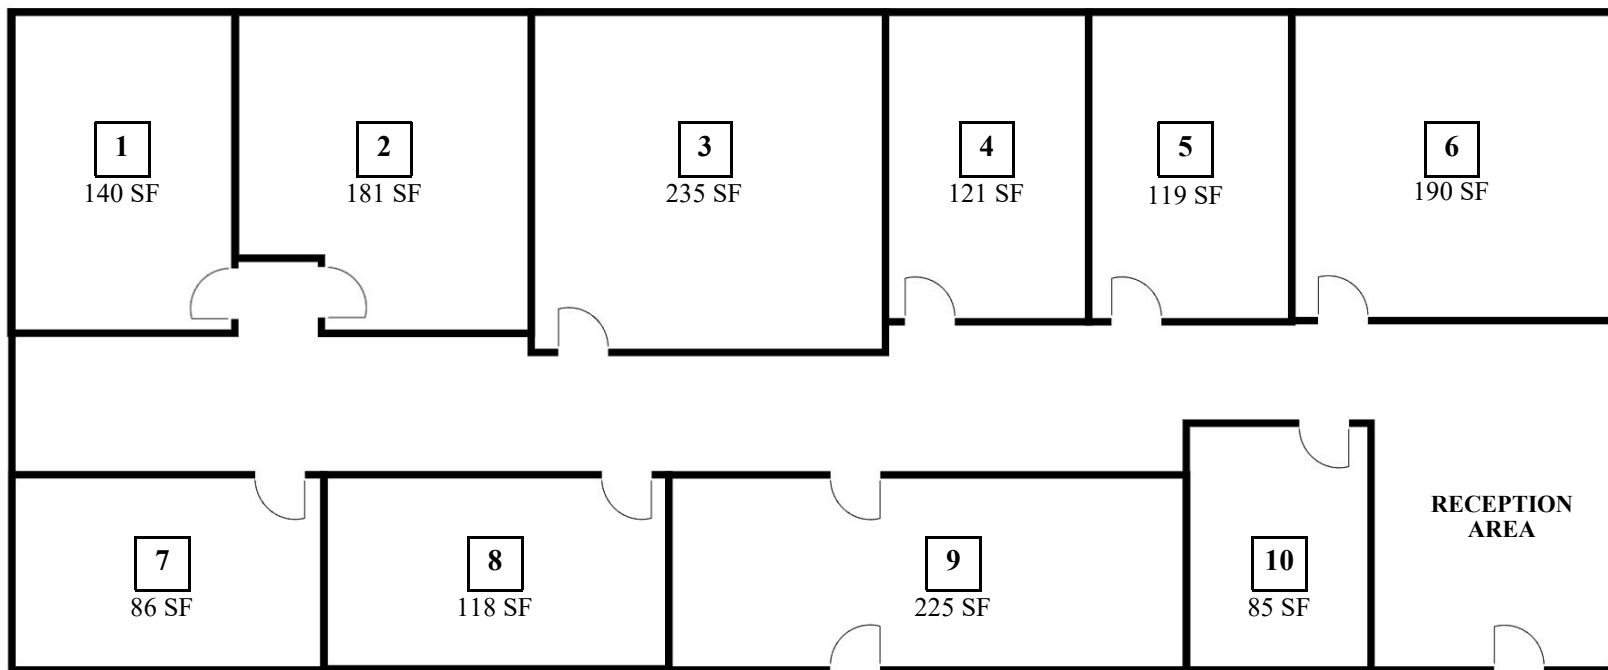

CRESTWOOD SUITES

- Suite 435 -

Suite	Monthly Rent
1	$400.00
2	$500.00
3	$595.00
4	$350.00
5	$350.00
6	$495.00
7	$300.00
8	$305.00
9	$585.00
10	$300.00

Highlights

- Private, individual office spaces
- Internet included
- Developing local area
- Monthly rents as low as $300