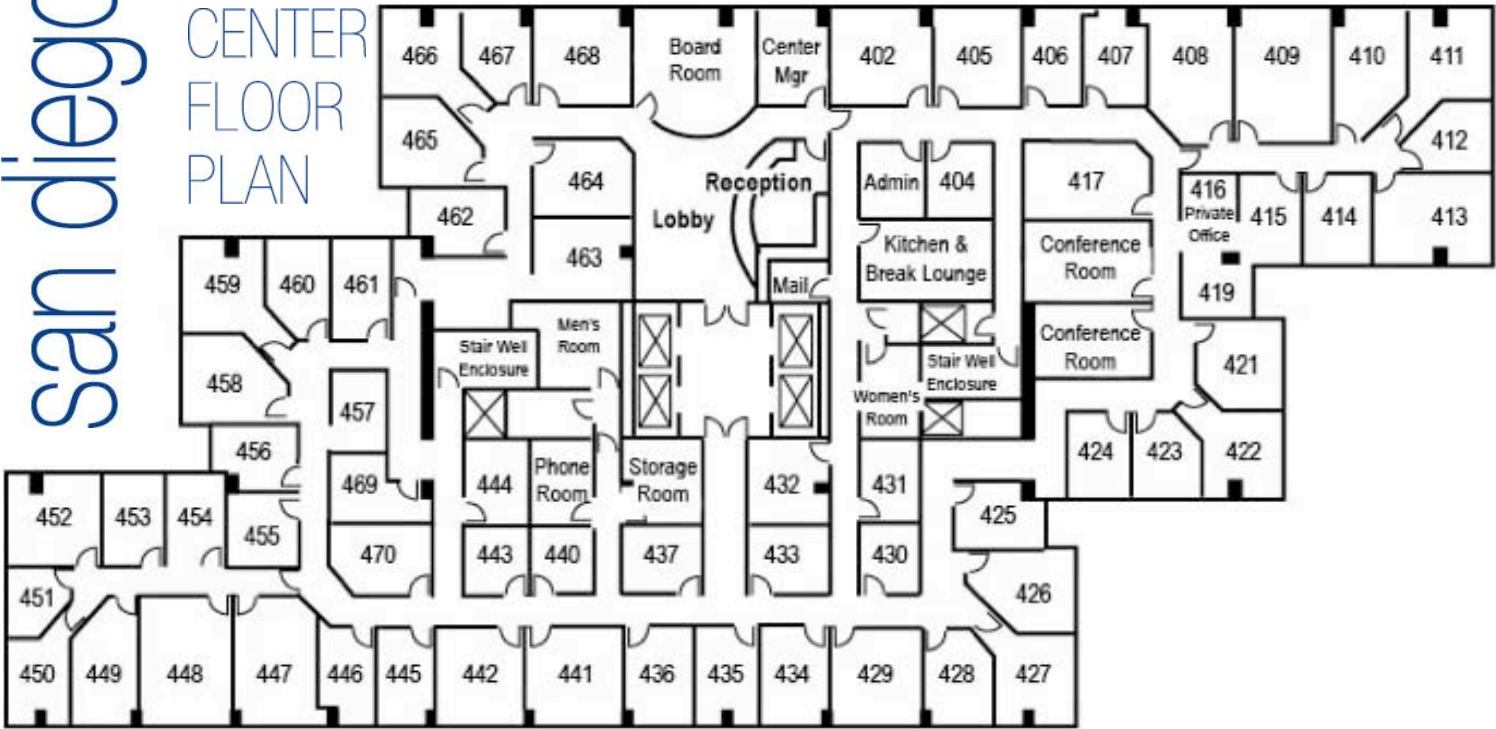

Fully equipped offices On-Demand.

Location Amenities Include

- _ Offices from 150 to 3,000 square feet
- _ Internet and phone lines
- _ Meeting Rooms and Videoconferencing Studios
- _ Business and IT Support
- _ Parking and Secure 24-hour access
- _ Swing Space and Team Room options

Meeting rooms that fit your needs.

For more information, call:
Toll Free: 888.633.4237

Or contact the Center General Manager:
Rebecca Power
619.528.2233
rebecca.power@regus.com

san diego

CENTER FLOOR PLAN