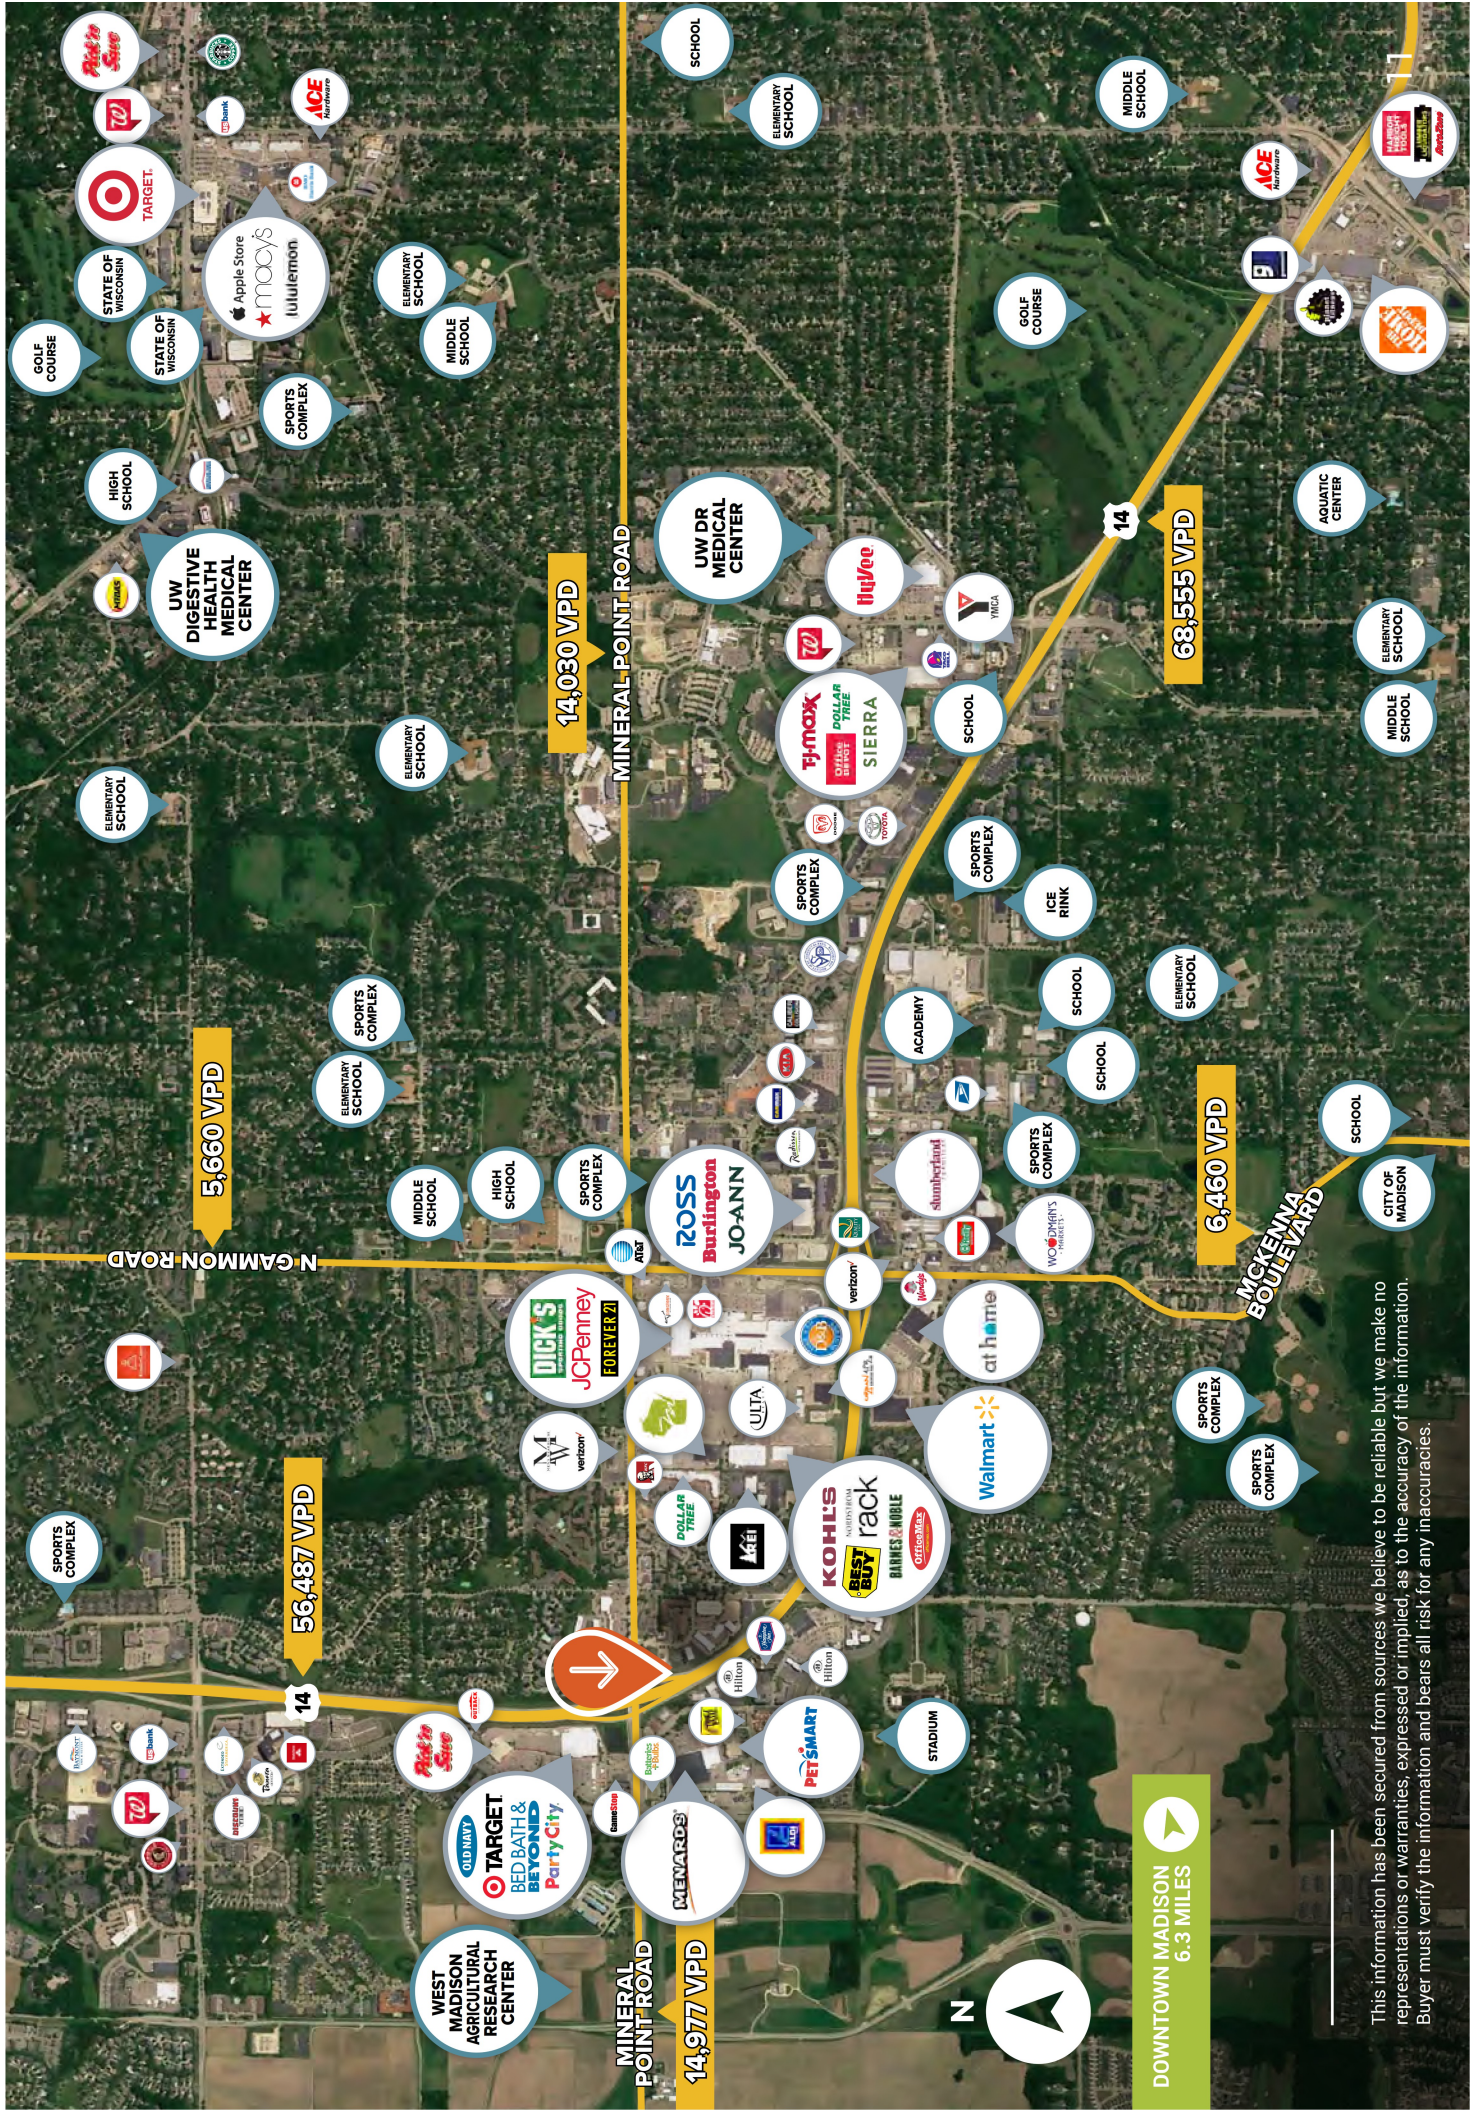

IMMEDIATE TRADE AREA

DOWNTOWN MADISON
6.3 MILES

This information has been secured from sources we believe to be reliable but we make no representations or warranties, expressed or implied, as to the accuracy of the information. Buyer must verify the information and bears all risk for any inaccuracies.