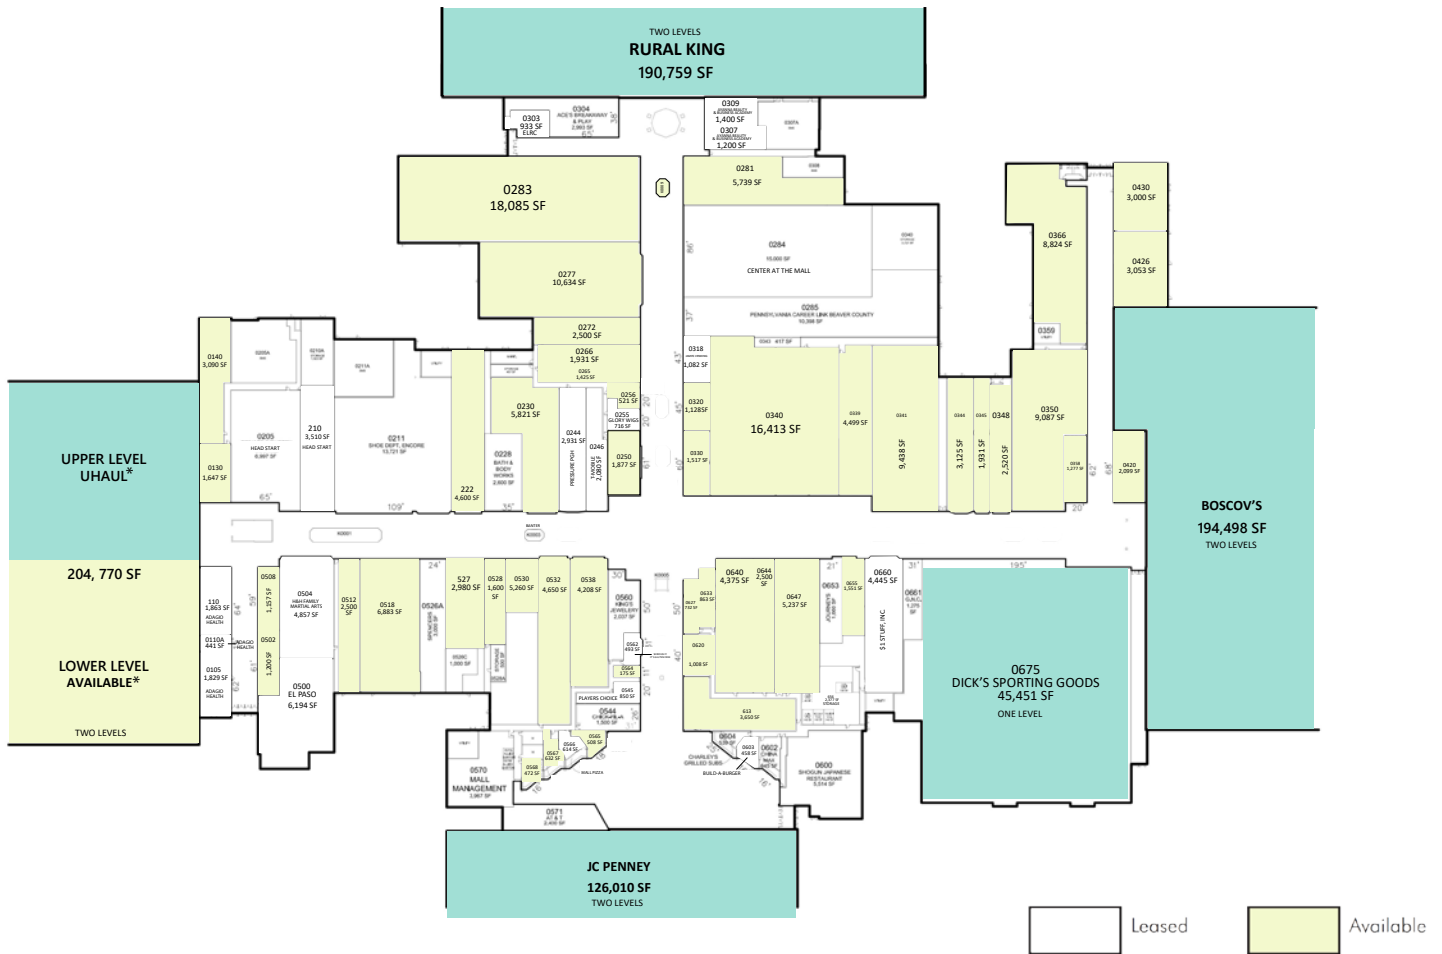

BEAVER VALLEY MALL

570 Beaver Valley Mall Blvd. Monaca, PA 115061

LEASE PLAN

*NOT OWNED

MASON
ASSET MANAGEMENT

T: 516 371.5858
E: leasing@masonam.com
150 Great Neck Road Suite 402
Great Neck, NY, 11021
www.masonam.com