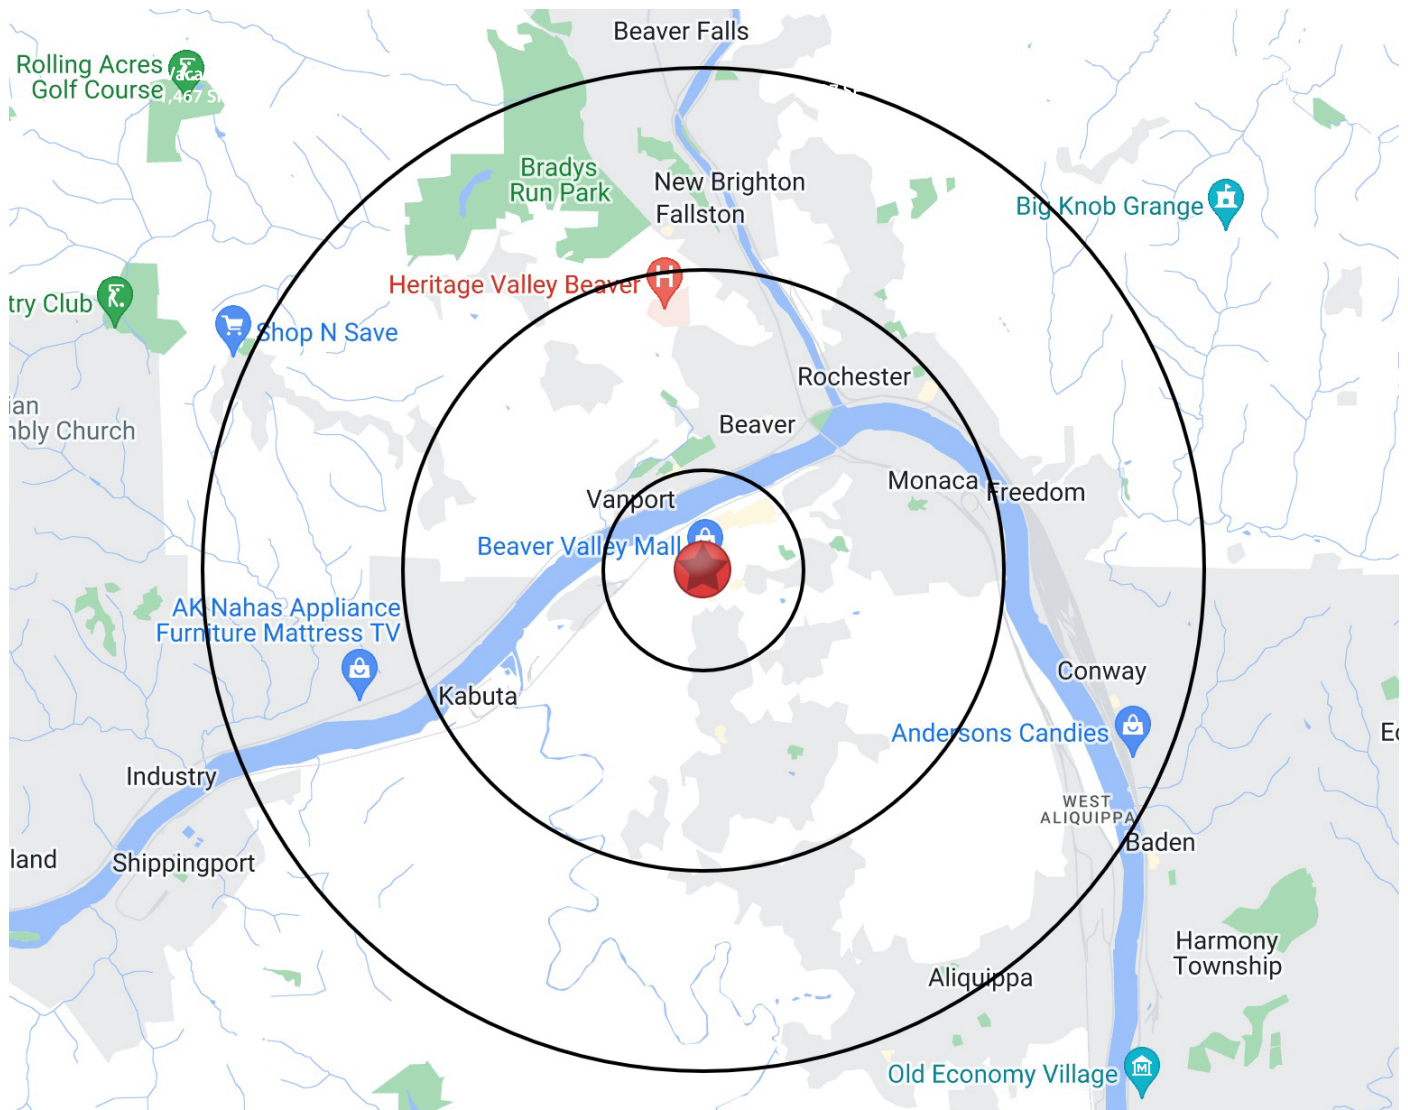

BEAVER VALLEY MALL

570 Beaver Valley Mall Blvd. Monaca, PA 115061

RADIUS MAP

MASON
ASSET MANAGEMENT

T: 516 371.5858
E: leasing@masonam.com
150 Great Neck Road Suite 402
Great Neck, NY, 11021
www.masonam.com