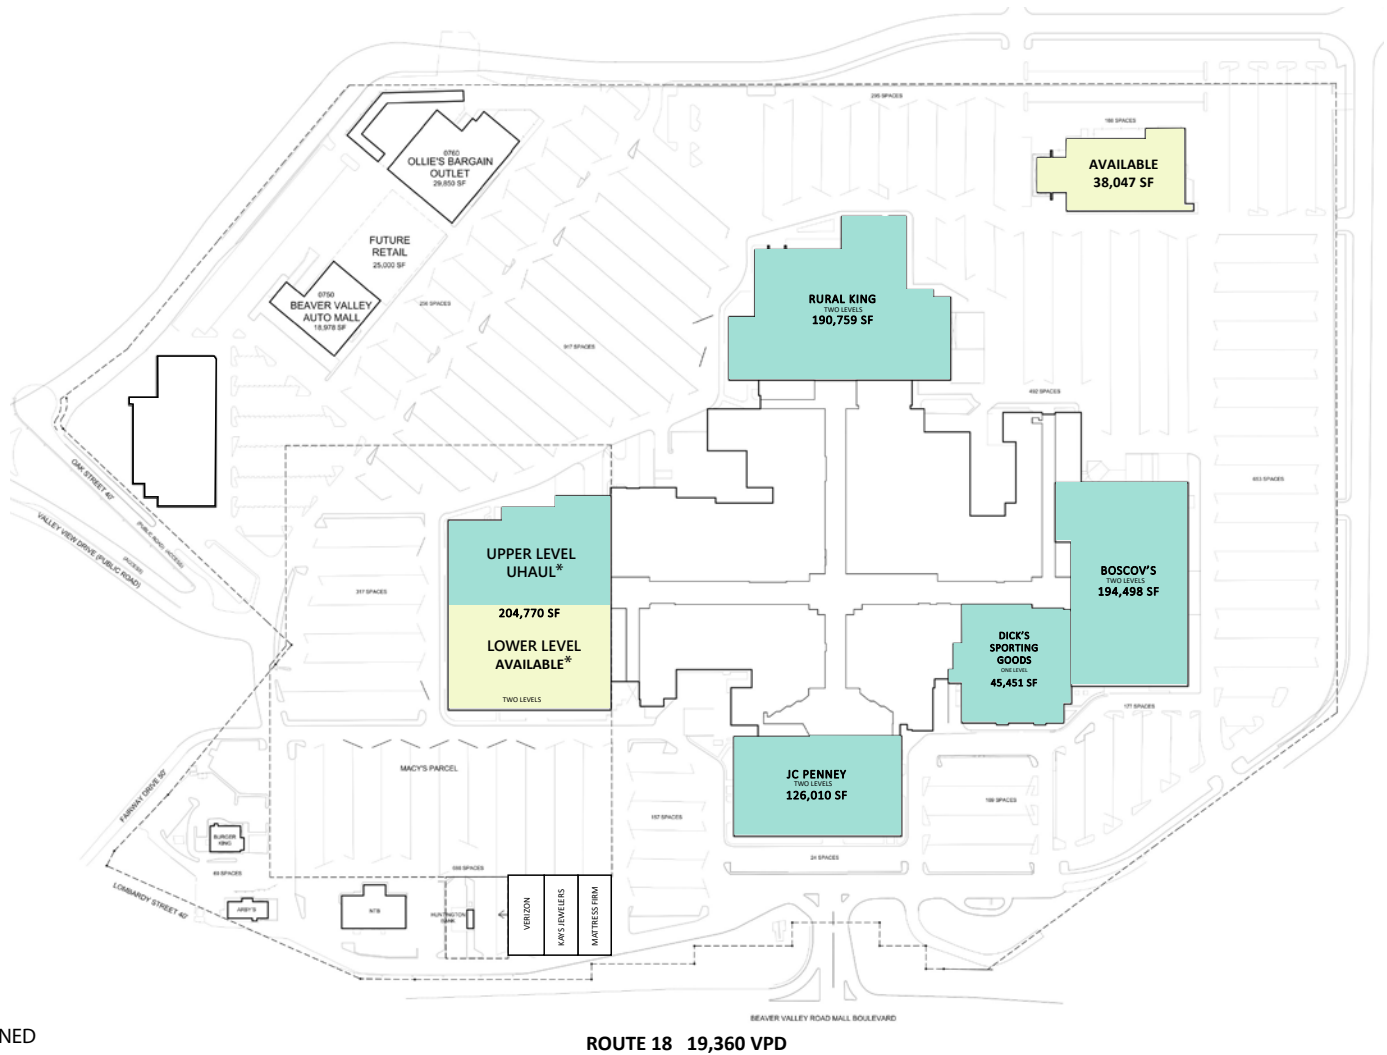

BEAVER VALLEY MALL

570 Beaver Valley Mall Blvd. Monaca, PA 115061

SITE PLAN

*NOT OWNED

MASON
ASSET MANAGEMENT

T: 516 371.5858
E: leasing@masonam.com
150 Great Neck Road Suite 402
Great Neck, NY, 11021
www.masonam.com