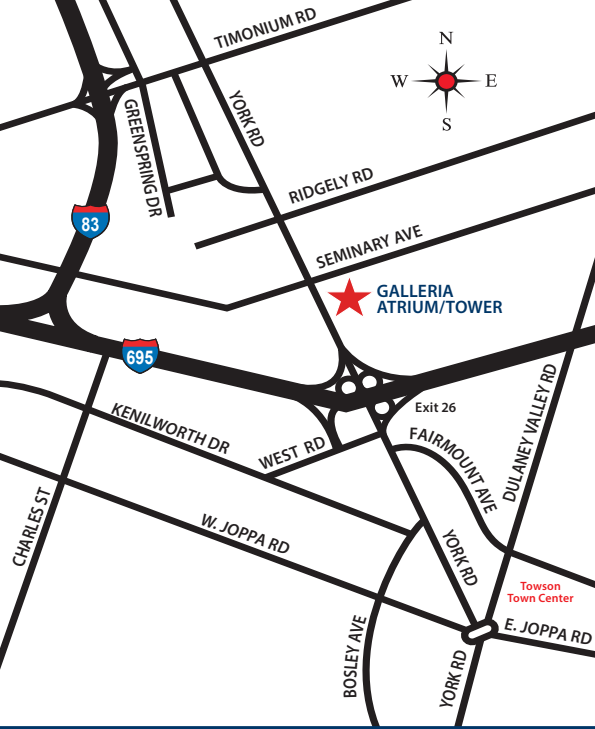

Galleria Towers & Atrium

1407 & 1447 York Road
Lutherville, Maryland 21093

Situated at the intersection of York Road and Seminary Avenue just off I-695, these office buildings provide an array of on-site amenities offering time efficiency and maximum productivity.

Atrium & Strip Exterior
Renovations Coming
Spring 2021

www.hillmgt.com

1407 & 1447 York Road Lutherville, Maryland 21093

From the facilities to its amenities, everything about Galleria Towers & Galleria Atrium make it an ideal location for your business.

NEARBY

- Banking Services
- Conference Center
- Fitness Centers
- Hotels
- MTA & Light Rail
- Restaurants
- U.S. Post Office