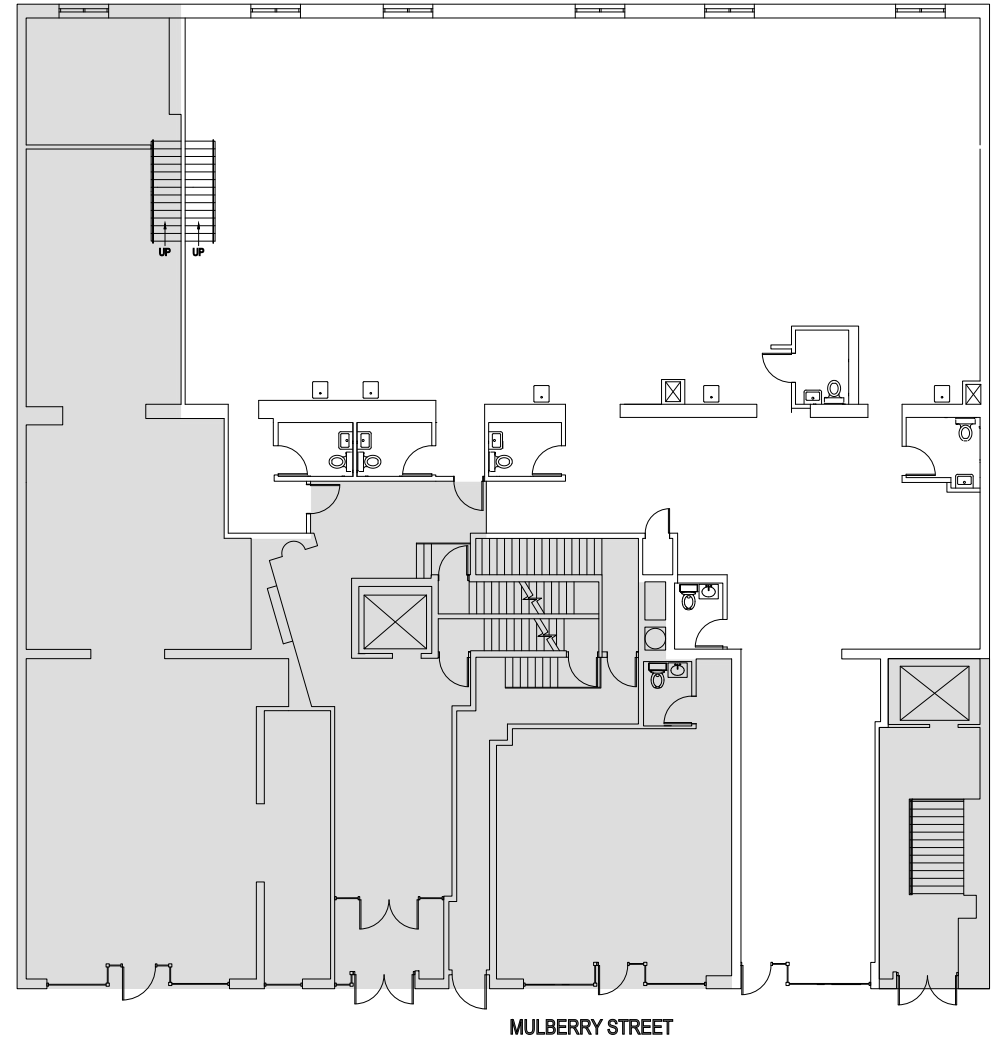

COFFEE

22 Mulberry Street

Location

Between Prince and Spring Streets

Area

Ground Level: 5,300 SF

Ceiling Height

Ground Level: 15'7"

Between Prince and Spring Streets

Photos

Floorplan

22 Mulberry Street

Between Prince and Spring Streets

AMPS

27 Mulberry Street

Between Prince and Spring Streets