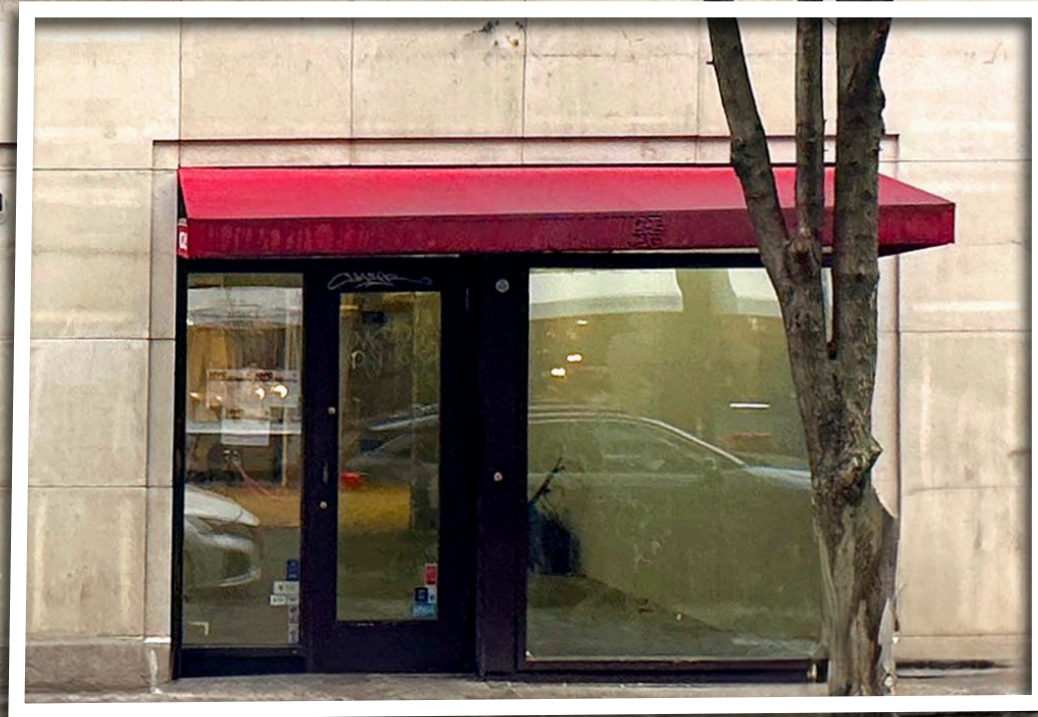

227 Mulberry Street

Between Prince and Spring Streets

AM
PS

Brenita

227

COFFEE

SPECIALTY
COFFEE

A

COFFEE

22 Mulberry Street

Location

Between Prince and Spring Streets

Area

Ground Level: 5,300 SF

Ceiling Height

Ground Level: 15'7"

Possession

Immediate

Rent

Upon Request

Comments

- Expansive retail space on Nolita's buzziest block
- Dramatic ceiling height with skylights throughout the space
- All uses considered

Cotenants

22 Mulberry Street