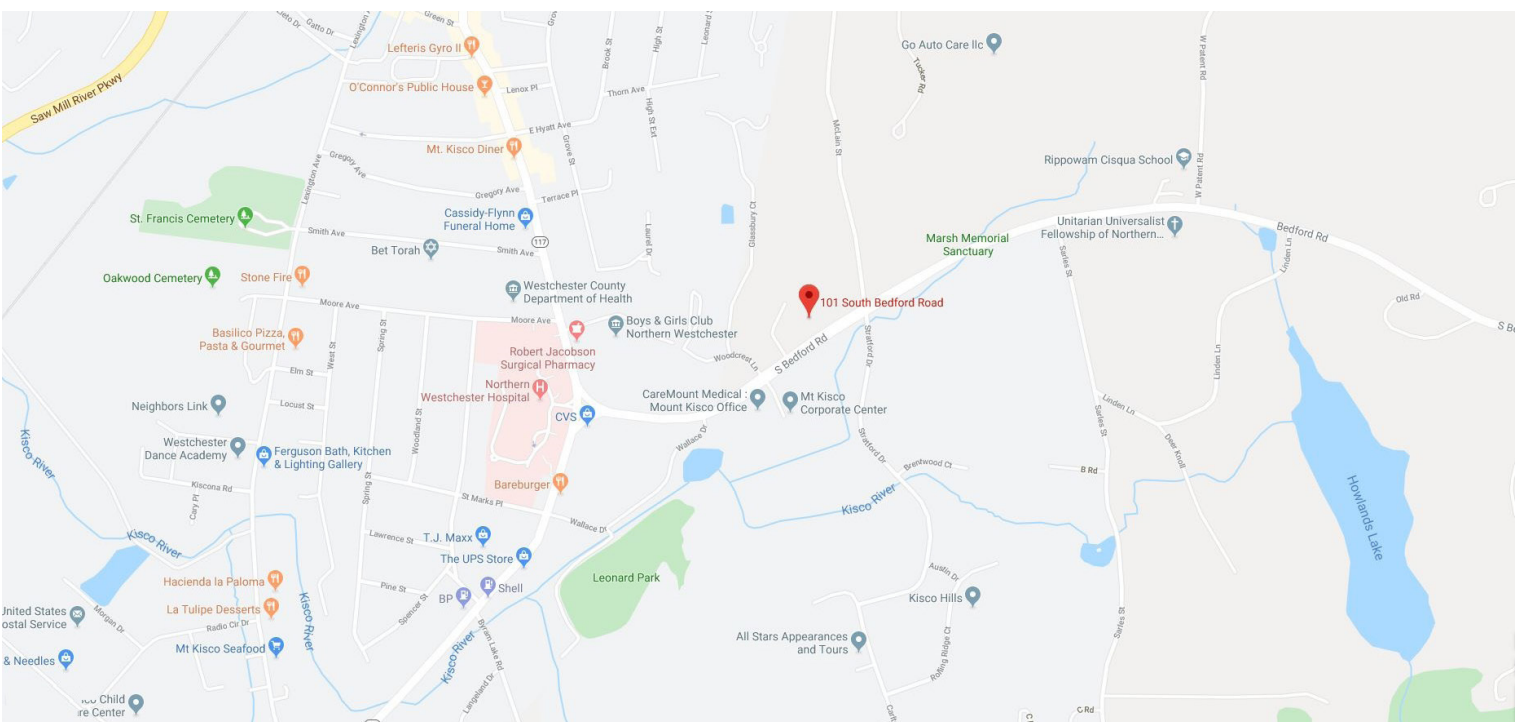

HOULIHAN LAWRENCE
COMMERCIAL

TERESA MARZIANO
Licensed Real Estate Salesperson
M. 914.441.2254
tmarziano@houlihanlawrence.com

800 Westchester Avenue, Suite N-517 • Rye Brook, NY 10573 • O 914.798.4900

Aerial View and Regional Map

101 SOUTH BEDFORD ROAD, SUITE 412
MOUNT KISCO, NY

FOR SALE: $315,000

The information contained in this Offering Memorandum is confidential, furnished solely for the purpose of review by a prospective purchaser of certain information relating to the property mentioned herein (the "Property"), and is not to be used for any other purpose made available to any other person without the prior written consent of HLC. The material is subject to errors and omissions and based on part upon information supplied by sources deemed reliable.