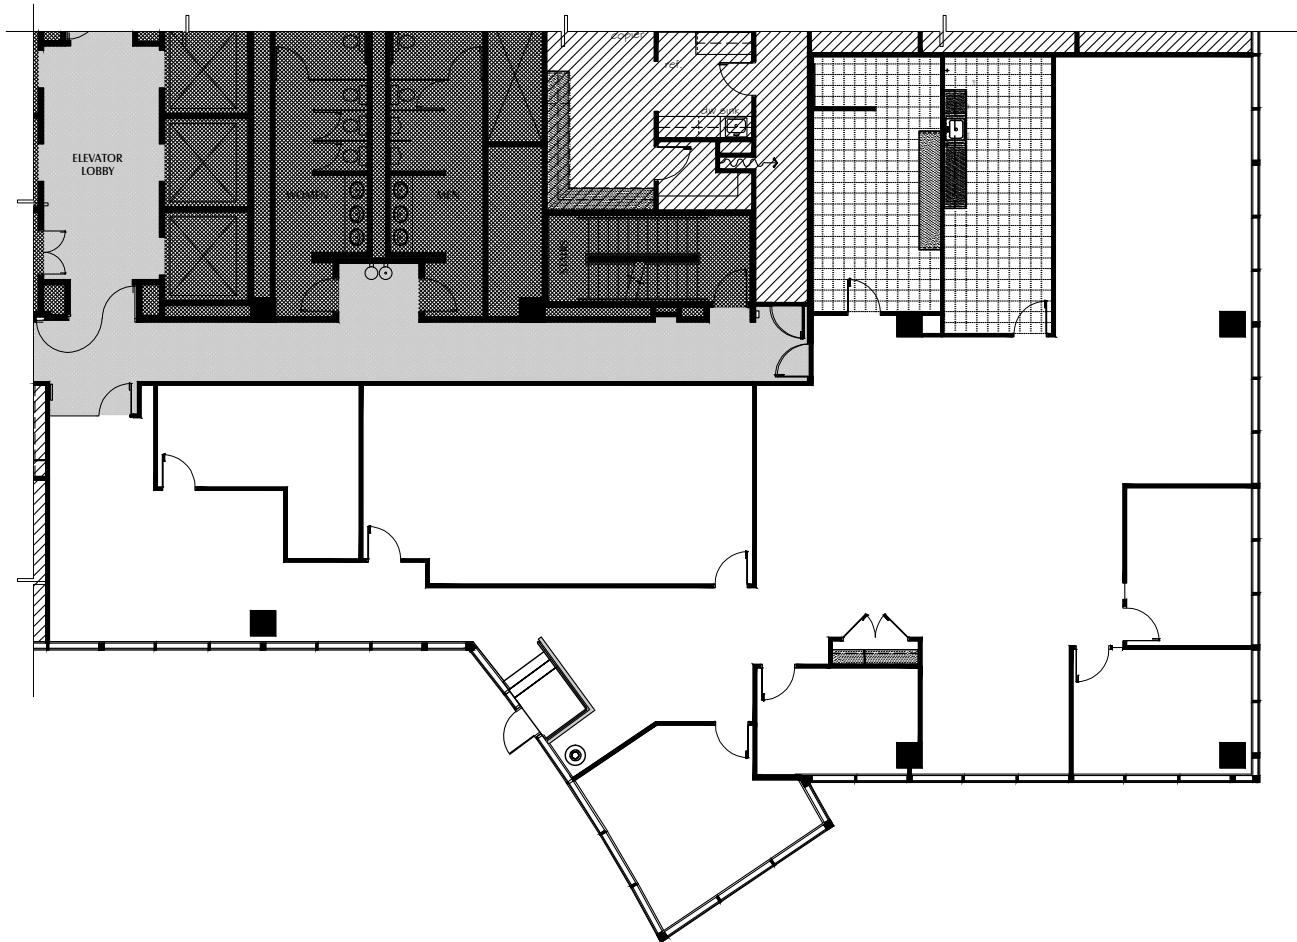

# 4600 SOUTH SYRACUSE STREET

For additional information,  
please call

John Marold  
720.528.6314

**Suite 1250**  
6,058 RSF

We obtained the information above from sources we believe to be reliable. However, we have not verified its accuracy and make no guarantee, warranty or representation about it. It is submitted subject to the possibility of errors, omissions, change of price, rental or other conditions, prior sale, lease or financing, or withdrawal without notice. We include projections, opinions, assumptions or estimates for example only, and they may not represent current or future performance of the property. You and your tax and legal advisors should conduct your own investigation of the property and transaction.