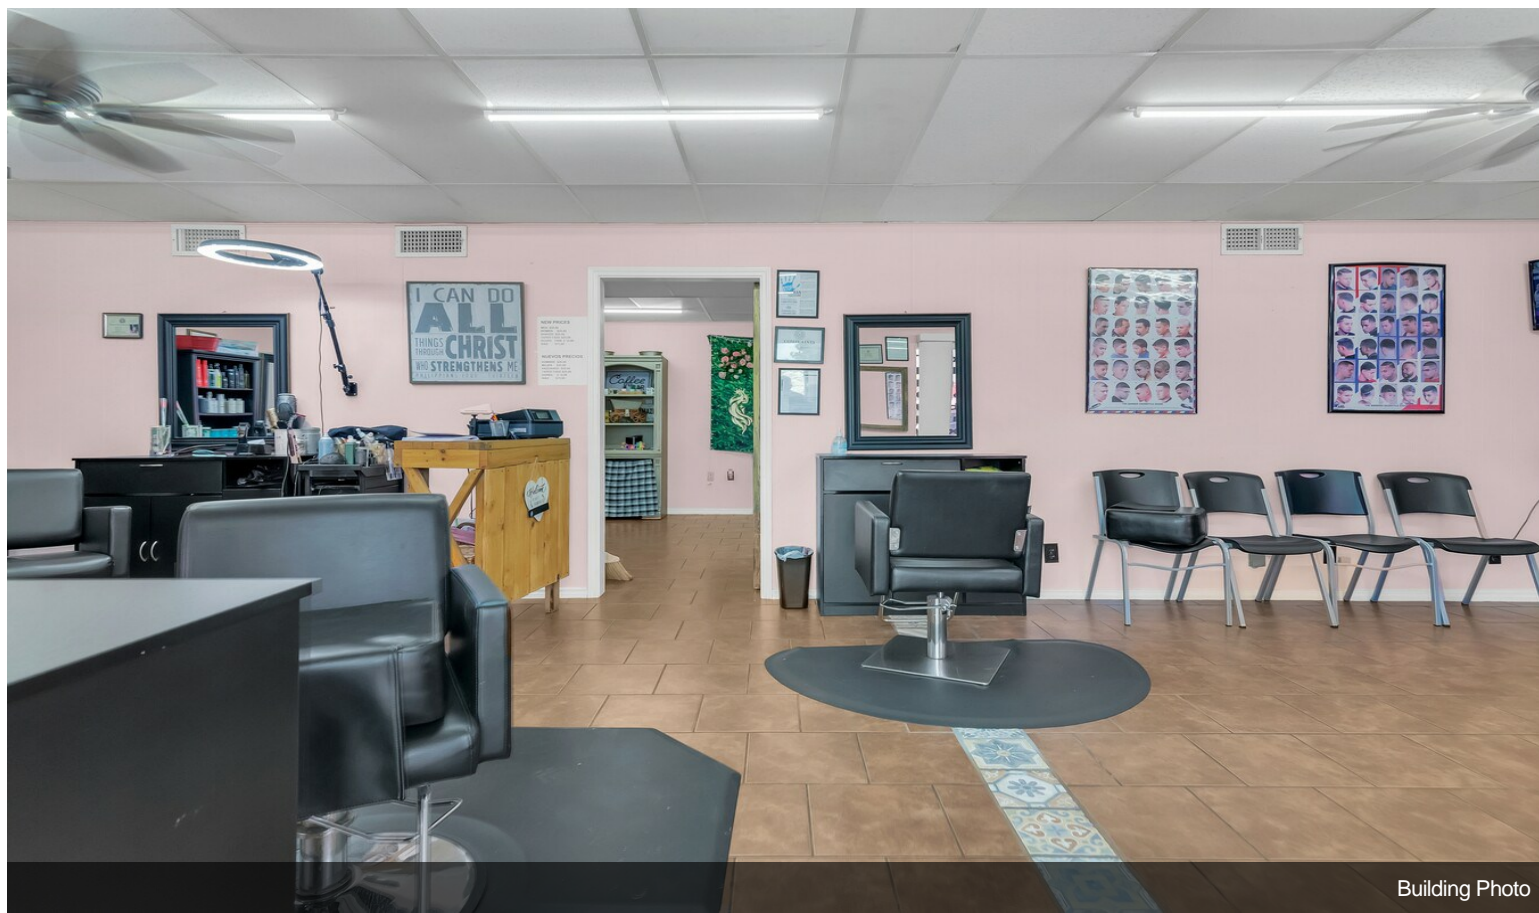

Property Photos

Building Photo