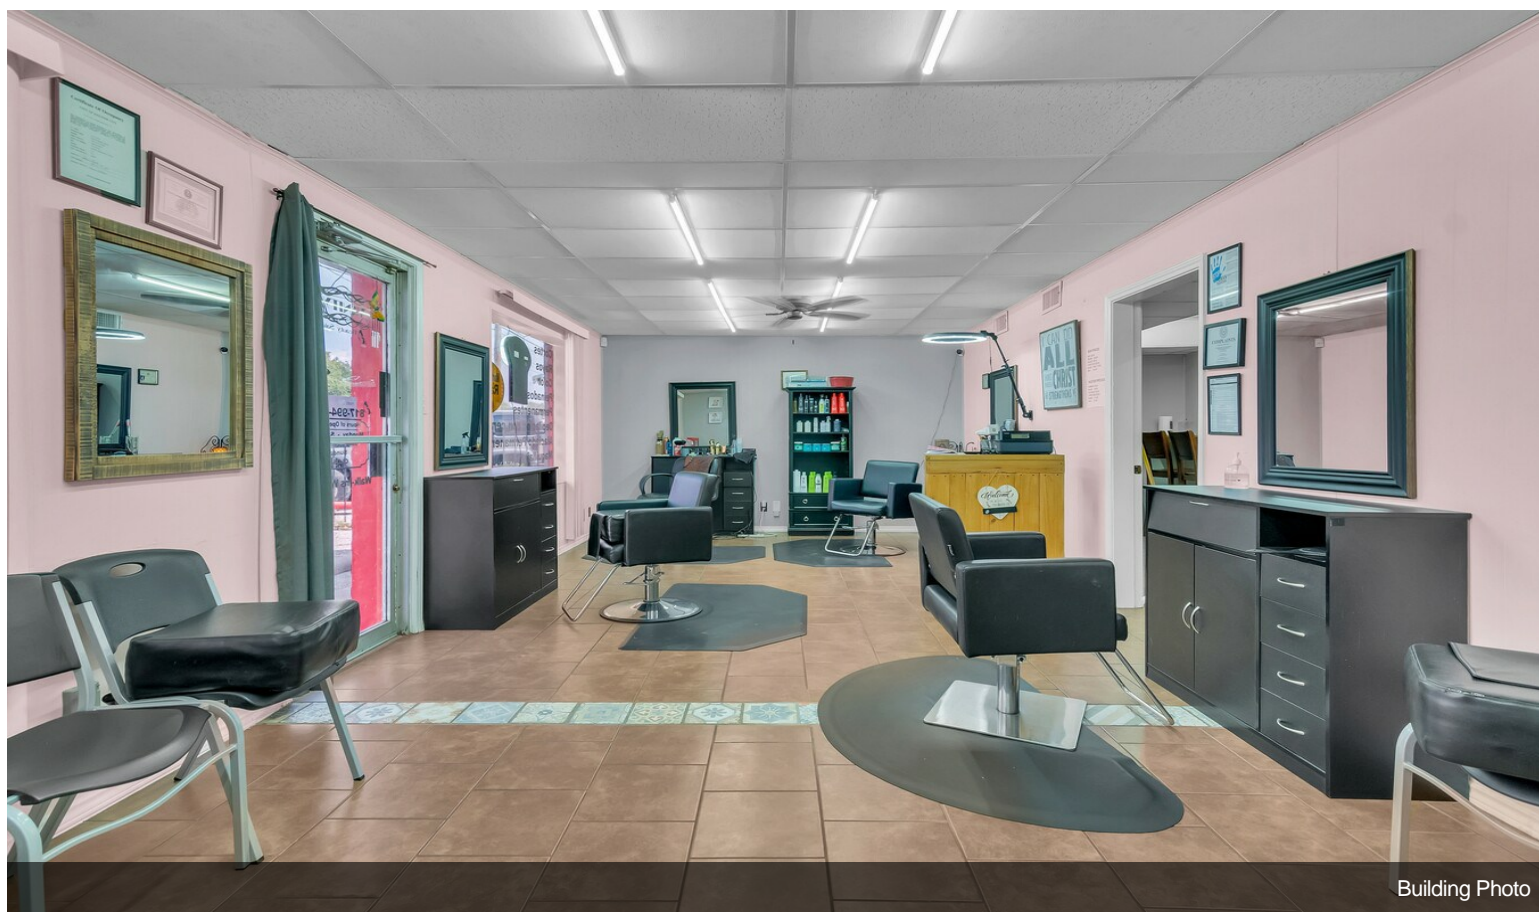

Building Photo