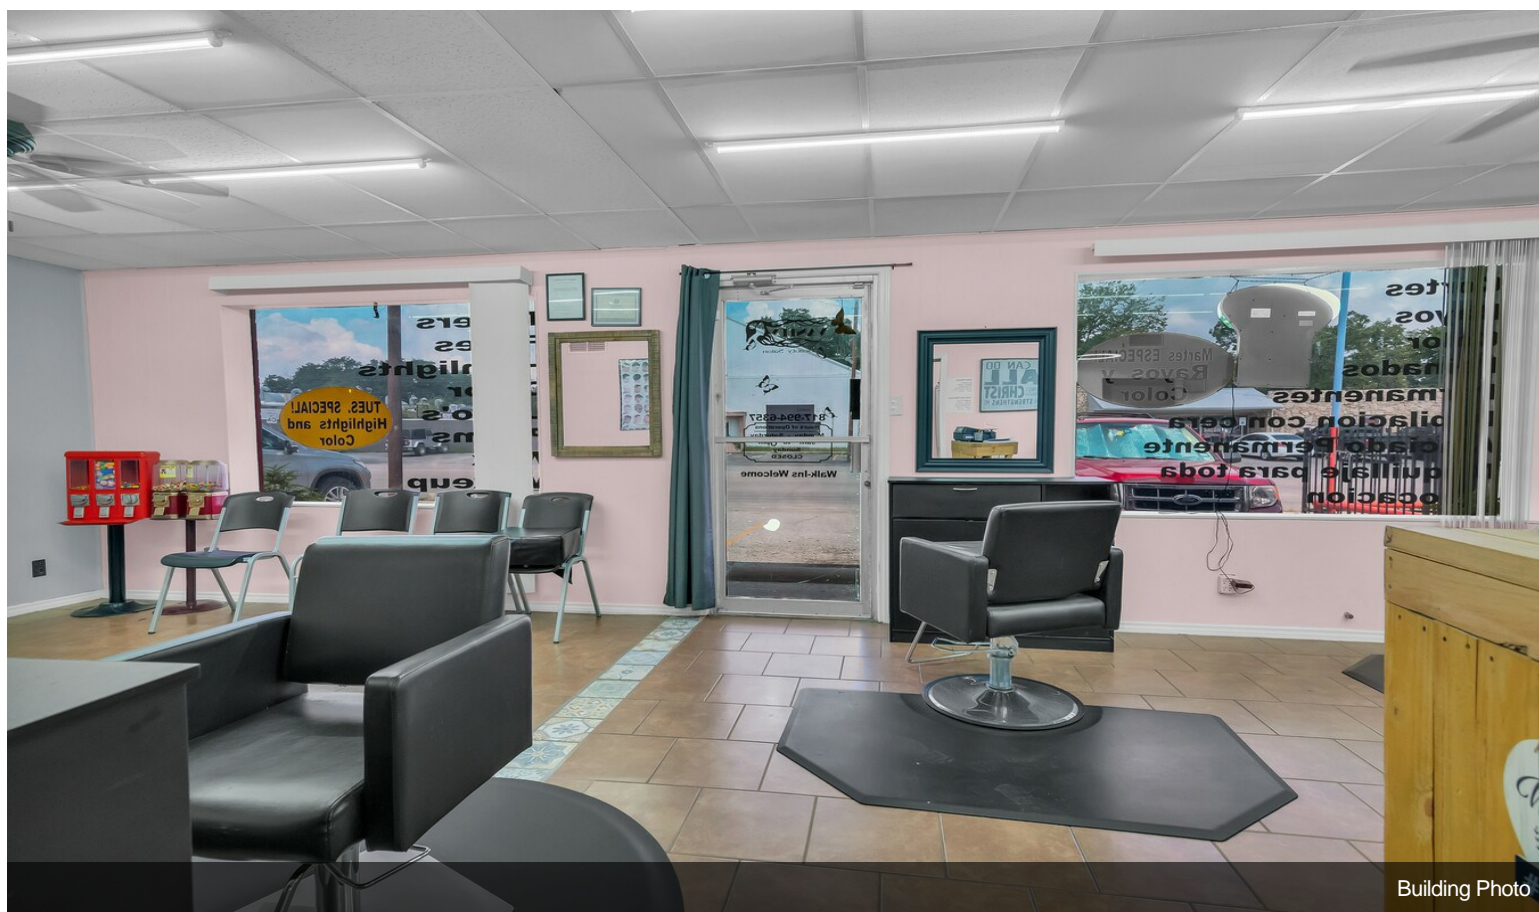

Building Photo