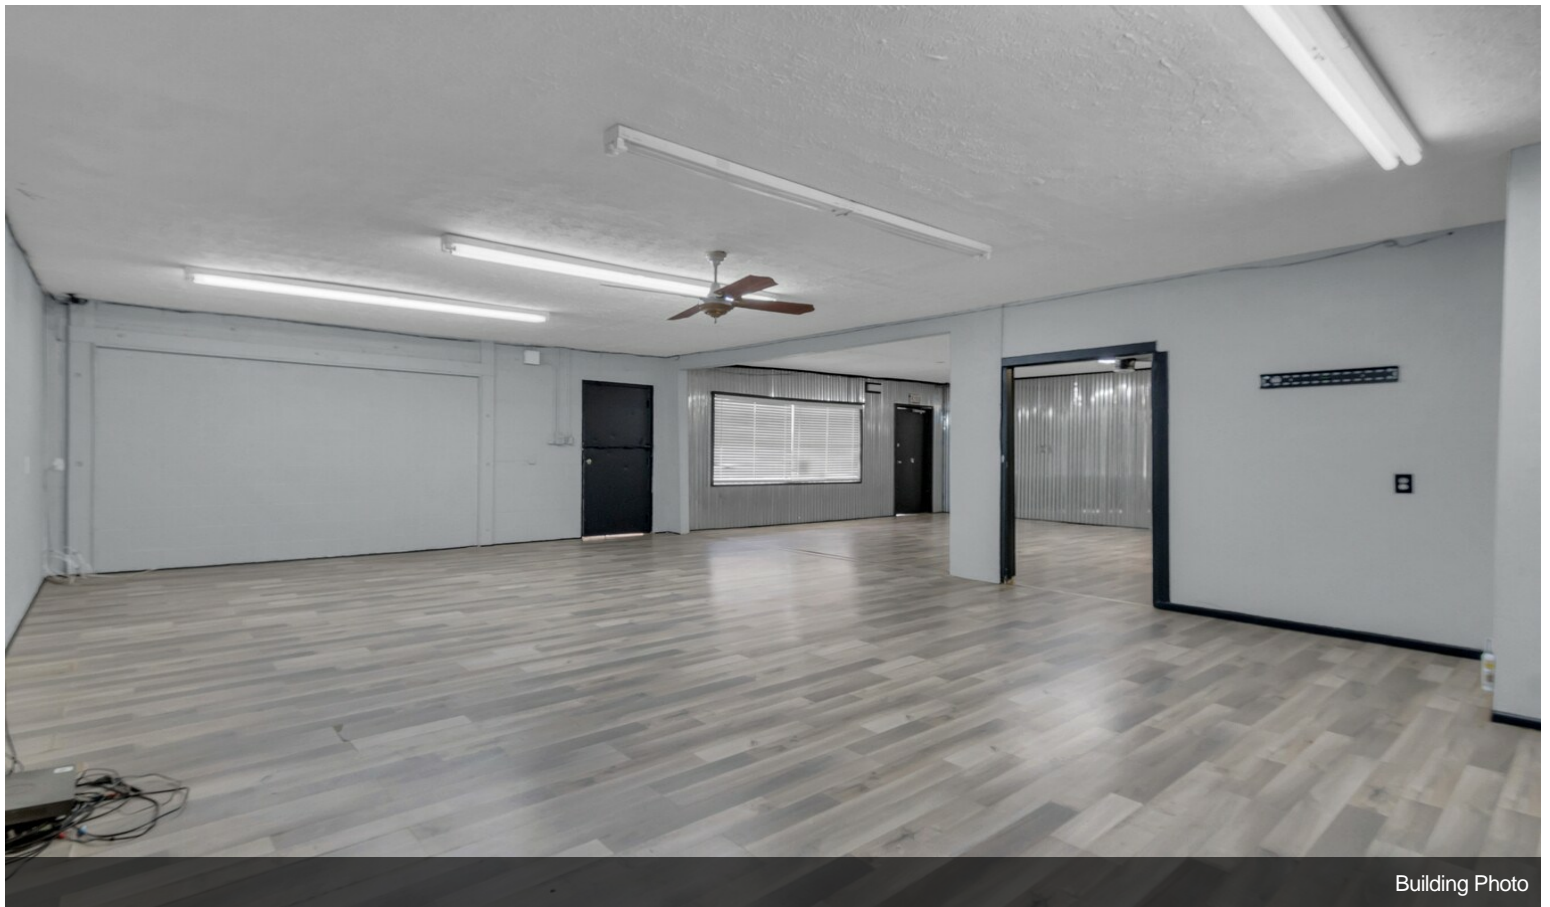

Building Photo