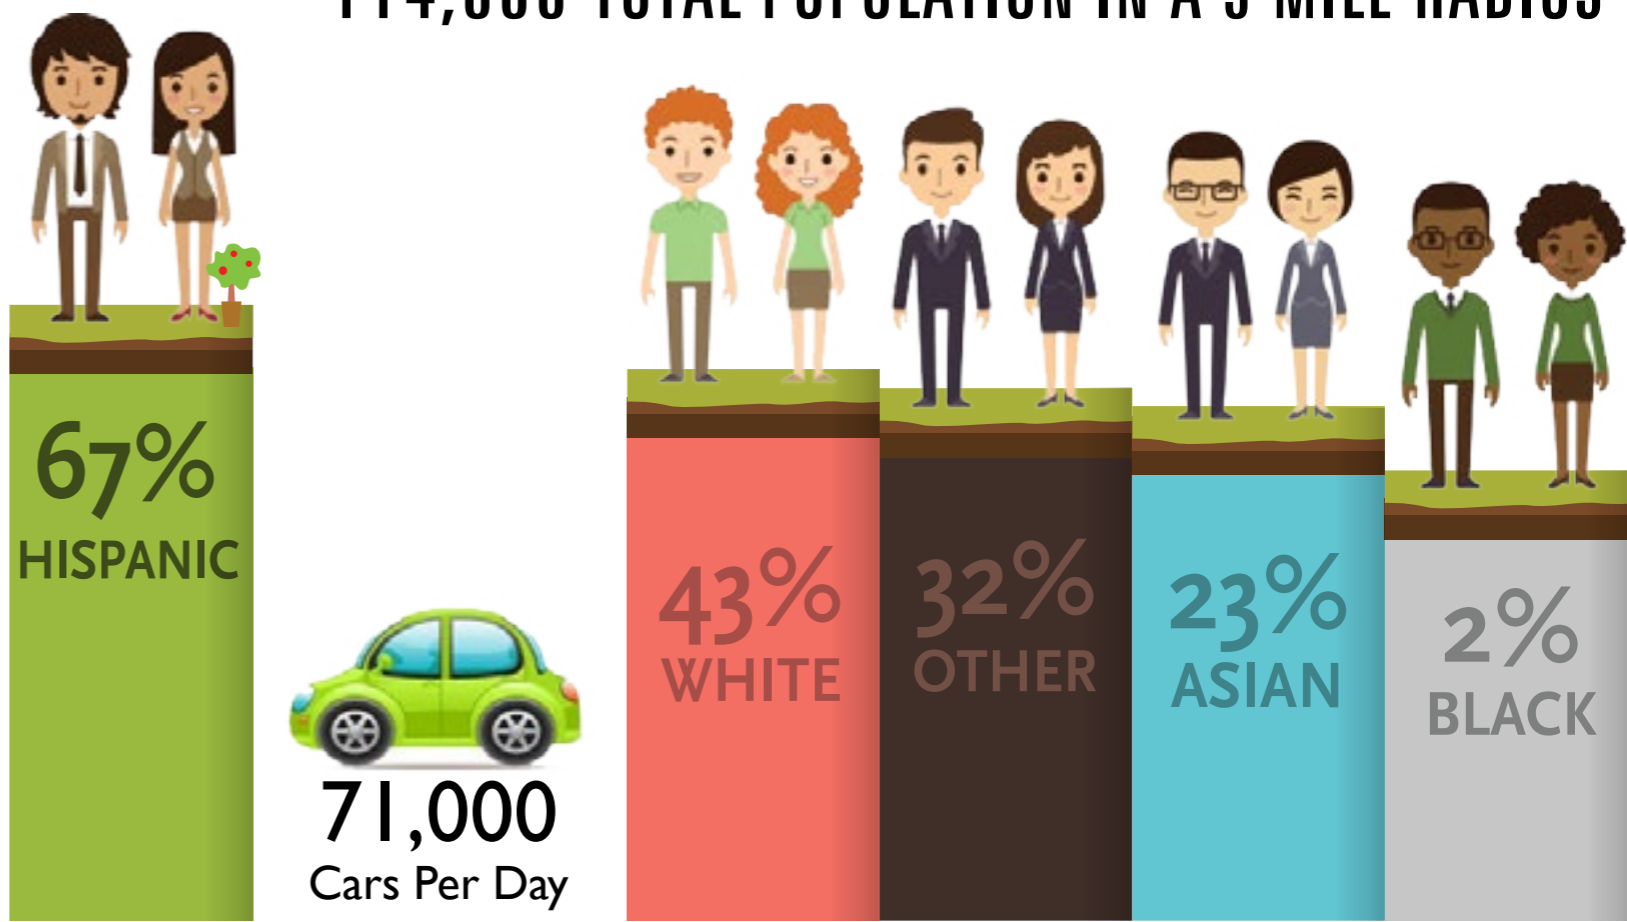

Gale Stimson Pl

2 Blks off the Pomona Fwy

- Free Digital Signage Available
- Across from Hacienda Heights
- High Traffic Thoroughfare

Join Us.

- Diamond Forever Karaoke
- El Pueblo Burger

www.westlandRealEstateGroup.com

Contact:
Manny Bukiet
Office: (877) 439-7130
Cell: (310) 346-9147
Email: manny.b@westlandreg.com

Westland Real Estate Group
Invest ► Develop ► Manage

114,000 TOTAL POPULATION IN A 3 MILE RADIUS