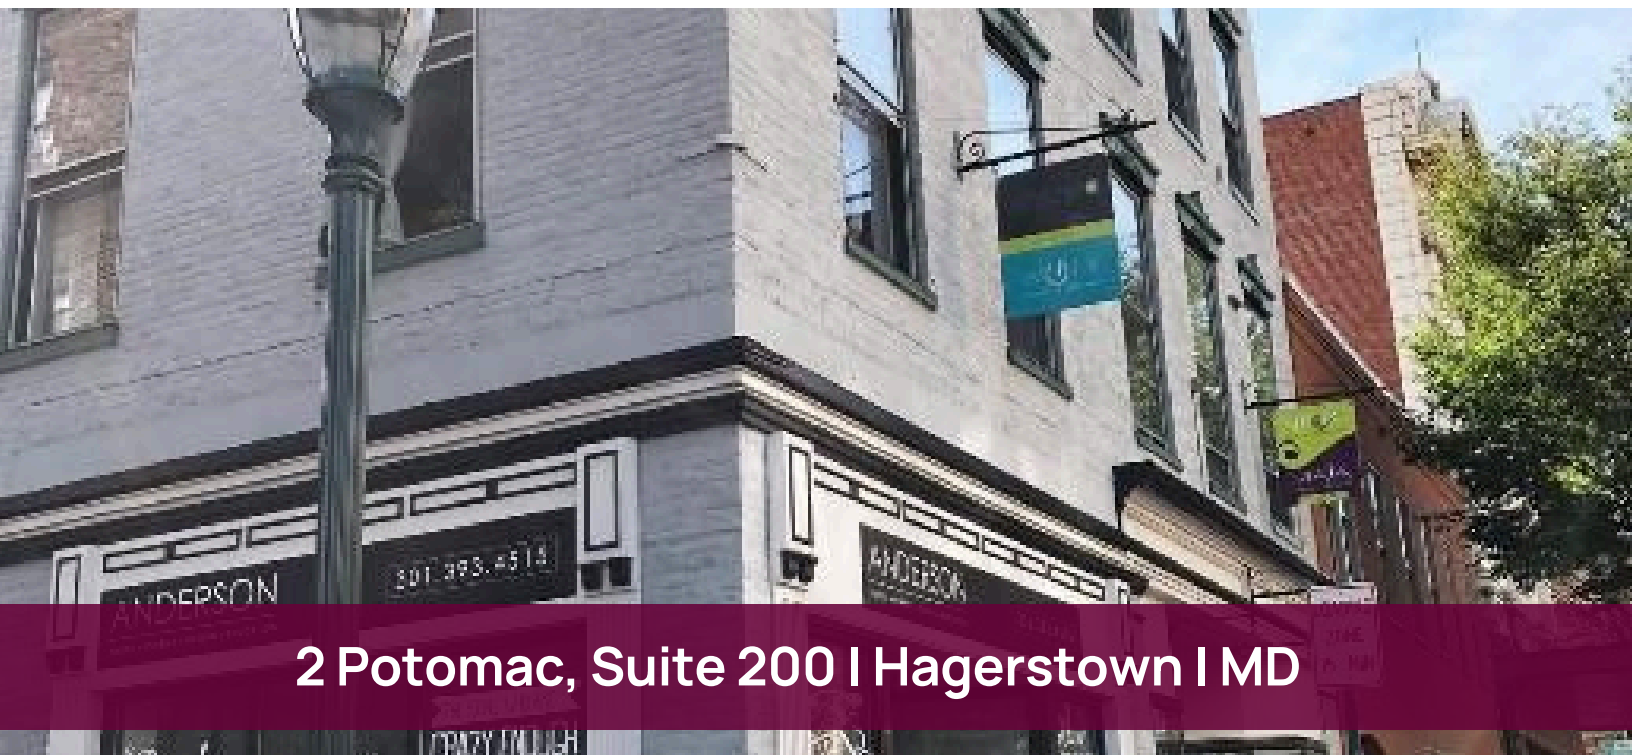

FOR LEASE

$600/Month

2 Potomac, Suite 200 | Hagerstown | MD