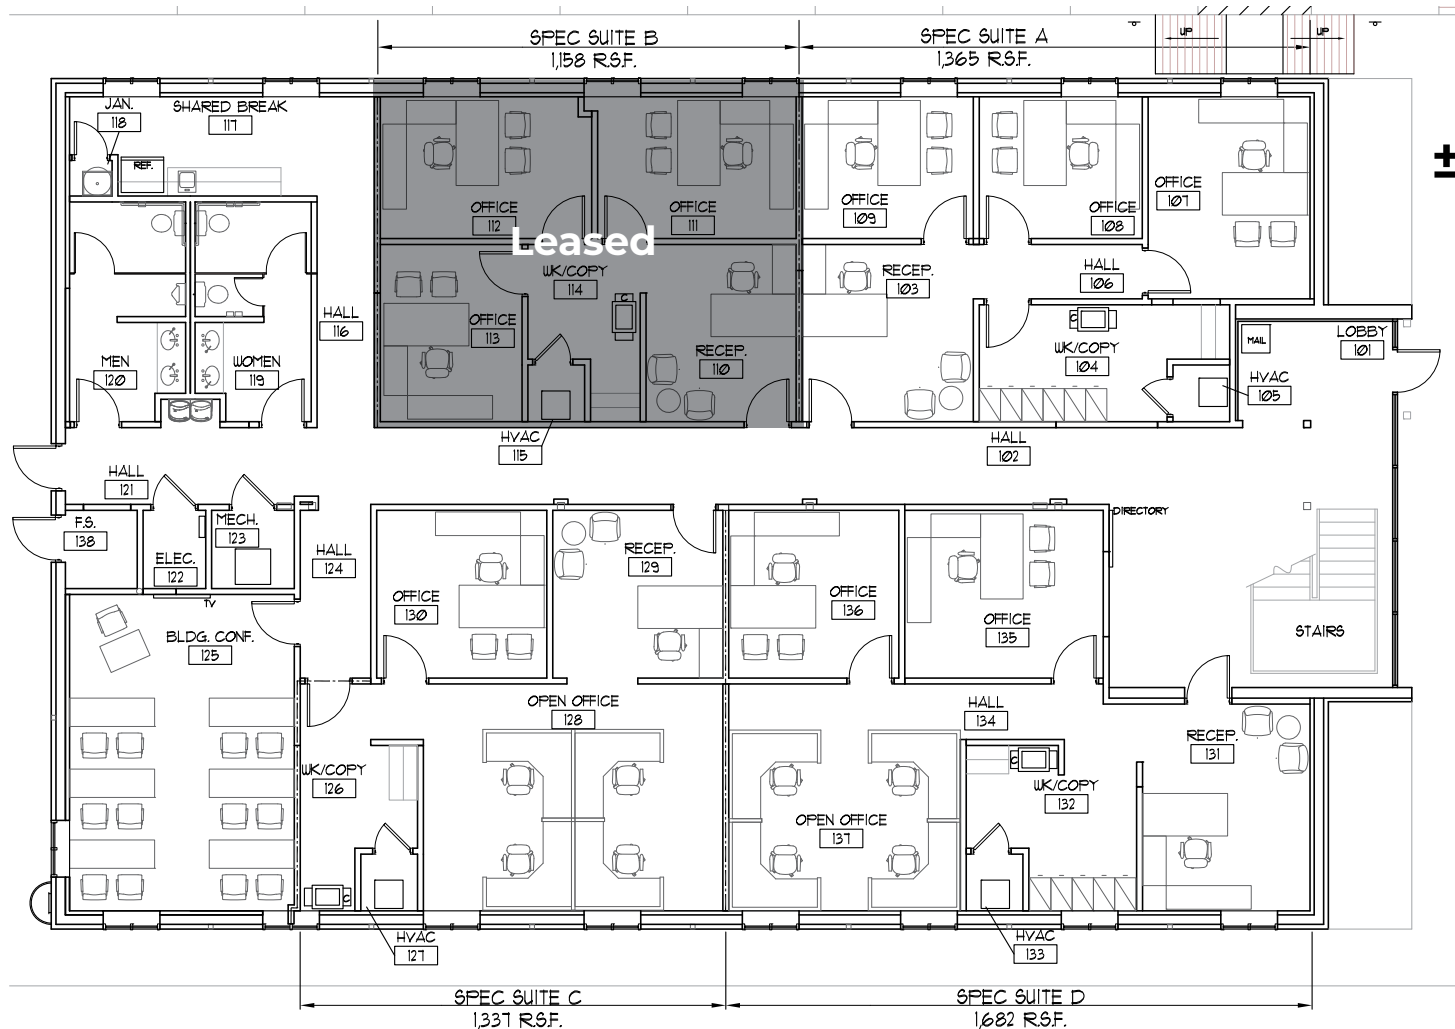

6228 BANDERA RD

San Antonio, TX 78238

REAL ESTATE
SERVICES

CONCEPTUAL PLAN

**Available
±1,300 - 4,400 SF**

[Click to view
virtual tour](#)