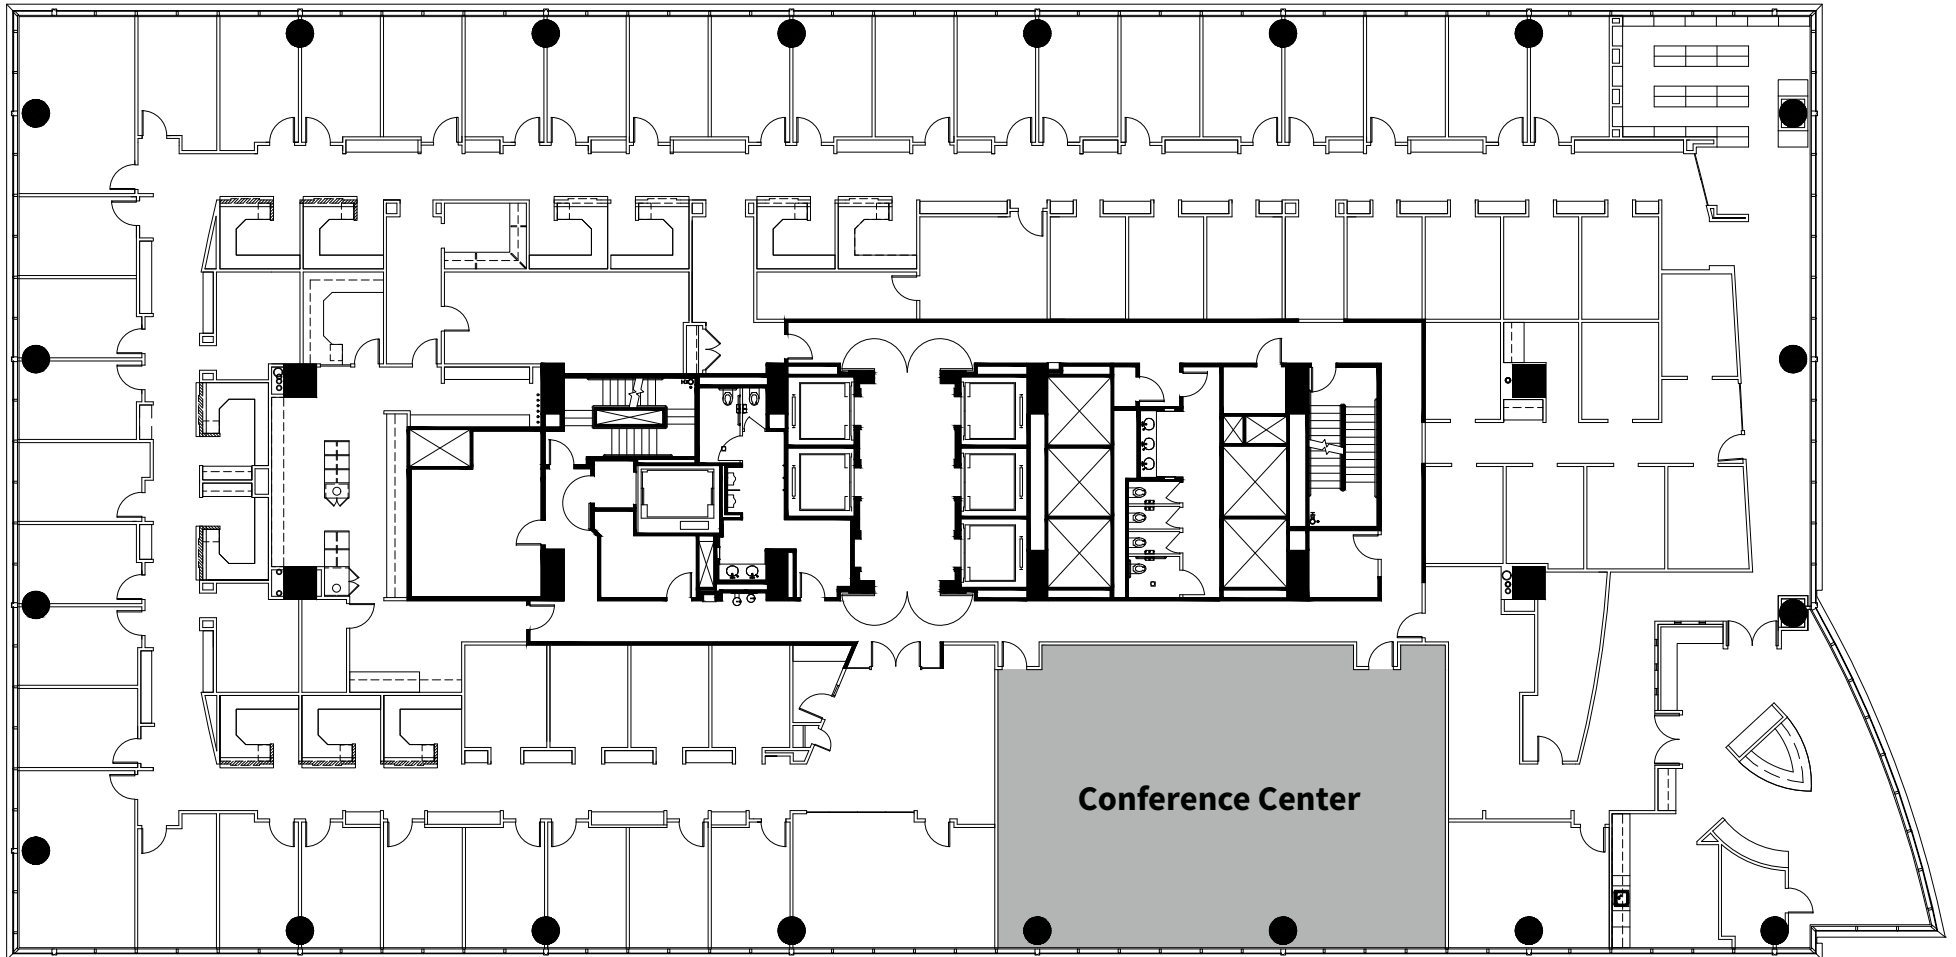

# ONE ALLIANCE CENTER

3500 Lenox Road | Atlanta

Suite 300 | 22,860 RSF

Disclaimer: The above floor plans are not to scale. The available space shown is believed to be correct but is subject to change.

JOHN GRIMSLEY | 404.443.1875  
JOHN.GRIMSLEY@HIGHWOODS.COM