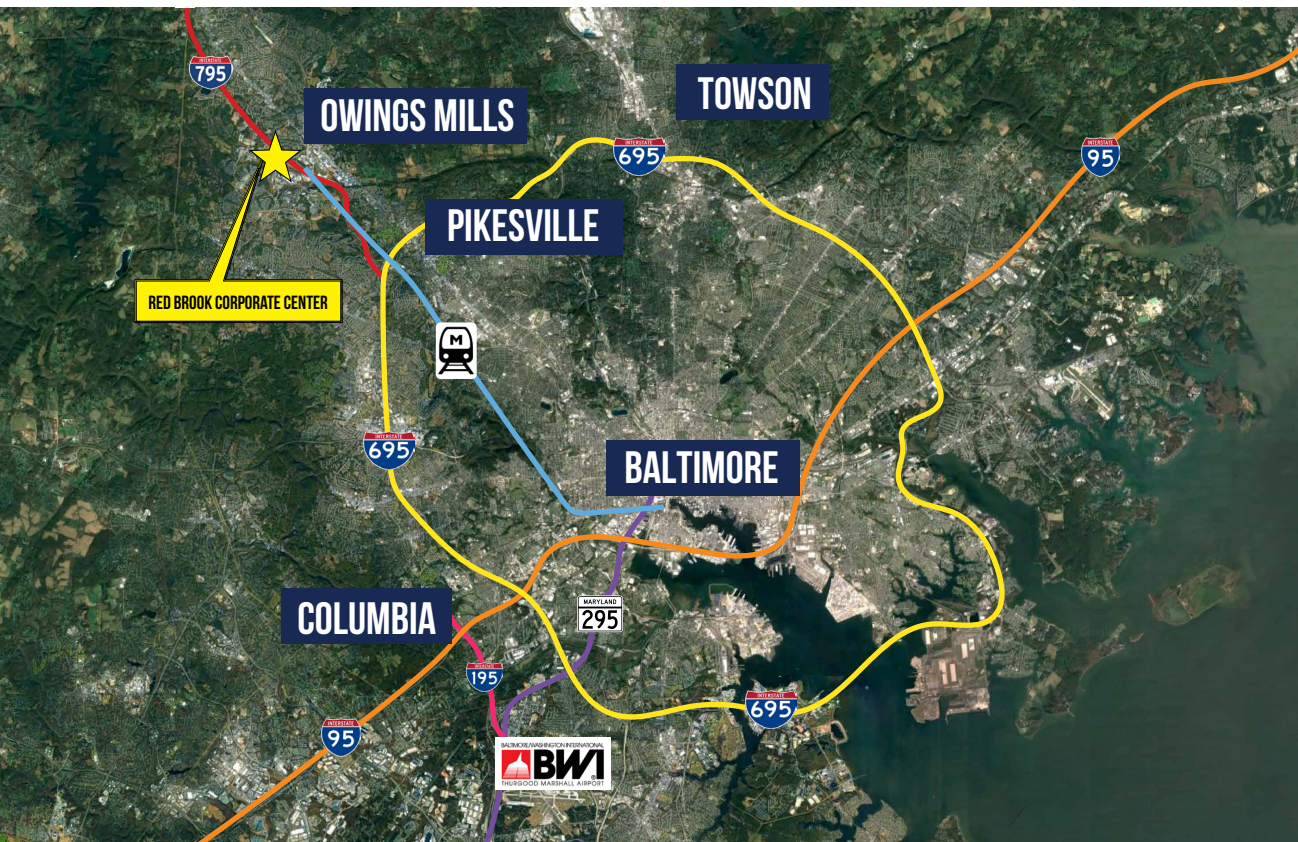

MINUTES TO ALL OF OWINGS MILLS SHOPS & RESTAURANTS

CONVENIENCE.
WELLNESS.
PRODUCTIVITY.

- NEARBY NOTABLE DESTINATIONS**
- RED RUN CENTRE
1 MILE AWAY
 - BROOKSIDE COMMONS
2 MILES AWAY
 - METRO CENTRE AT OWINGS MILLS
3 MILES AWAY

- ON-SITE
MTA BUS STOP
- DOWNTOWN
BALTIMORE
22 MILES AWAY
- MARRIOTT
OWINGS MILLS
3 MILES AWAY
- BWI
AIRPORT
22 MILES AWAY

RED BROOK AT A GLANCE

600K

SF OF OFFICE SPACE

30K

SF CONT. FLOOR PLATES

60

ACRE GATED OFFICE PARK

2K

FREE GARAGE PARKING SPACES

1.5

MILES TO I-795

12

LOCAL MTA BUS STOPS

100+

NEARBY RESTAURANTS