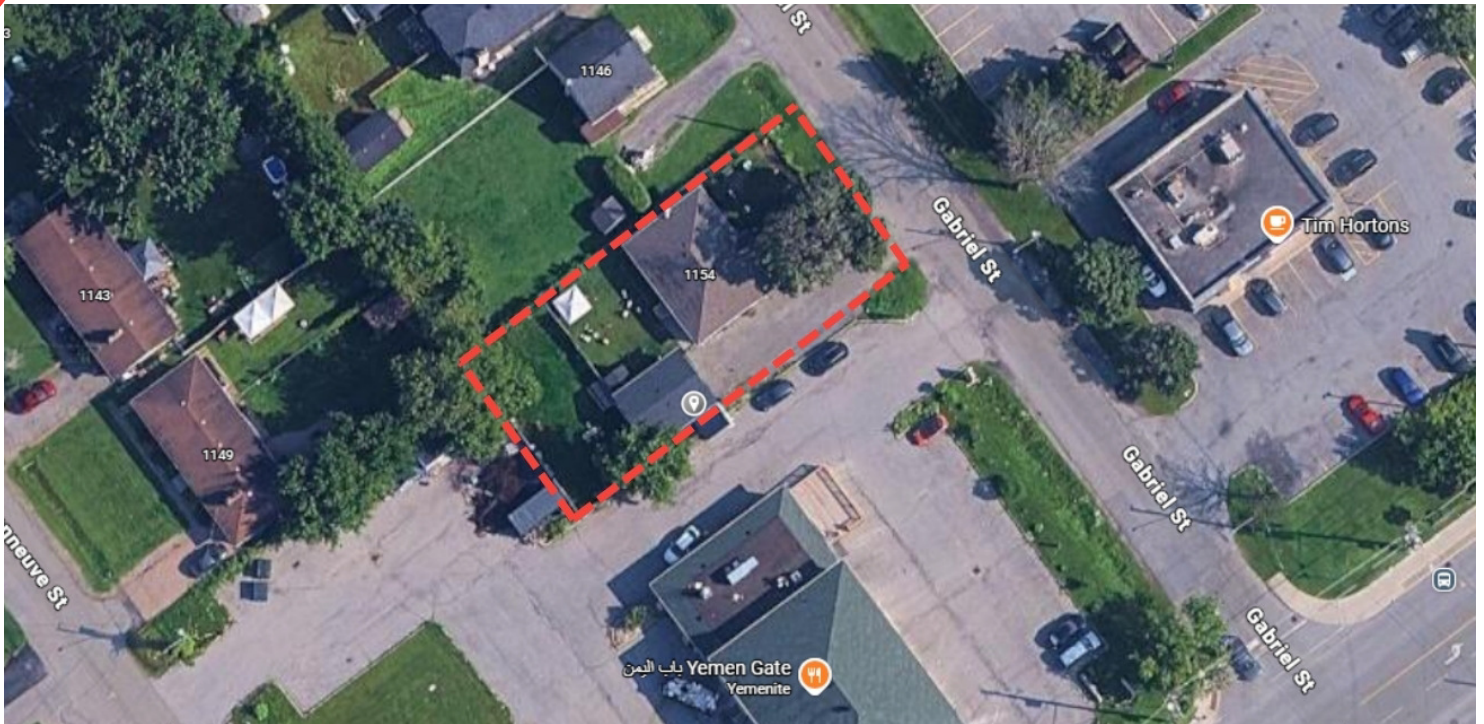

# 1154 GABRIEL STREET OTTAWA, ON K1C1K8

Executive Summary

## PROPERTY OVERVIEW

Standalone commercial building offering approximately 2,500 square feet of adaptable space ideal for daycare, office, retail, or service-based uses. The building features a mix of open areas, enclosed offices, two (2) washrooms and a kitchen over the main and lower levels. A fully fenced yard and detached 600 square foot heated workshop for additional storage or workspace complete this property. Located just minutes from the future Place d'Orleans LRT station with easy access to Highway 174. Benefitting from strong visibility and proximity to established neighborhood amenities including Place d'Orleans makes this an ideal opportunity for a wide range of business operations.

## PROPERTY HIGHLIGHTS

- On-site parking
- Zoning: MC[2179] H(40)