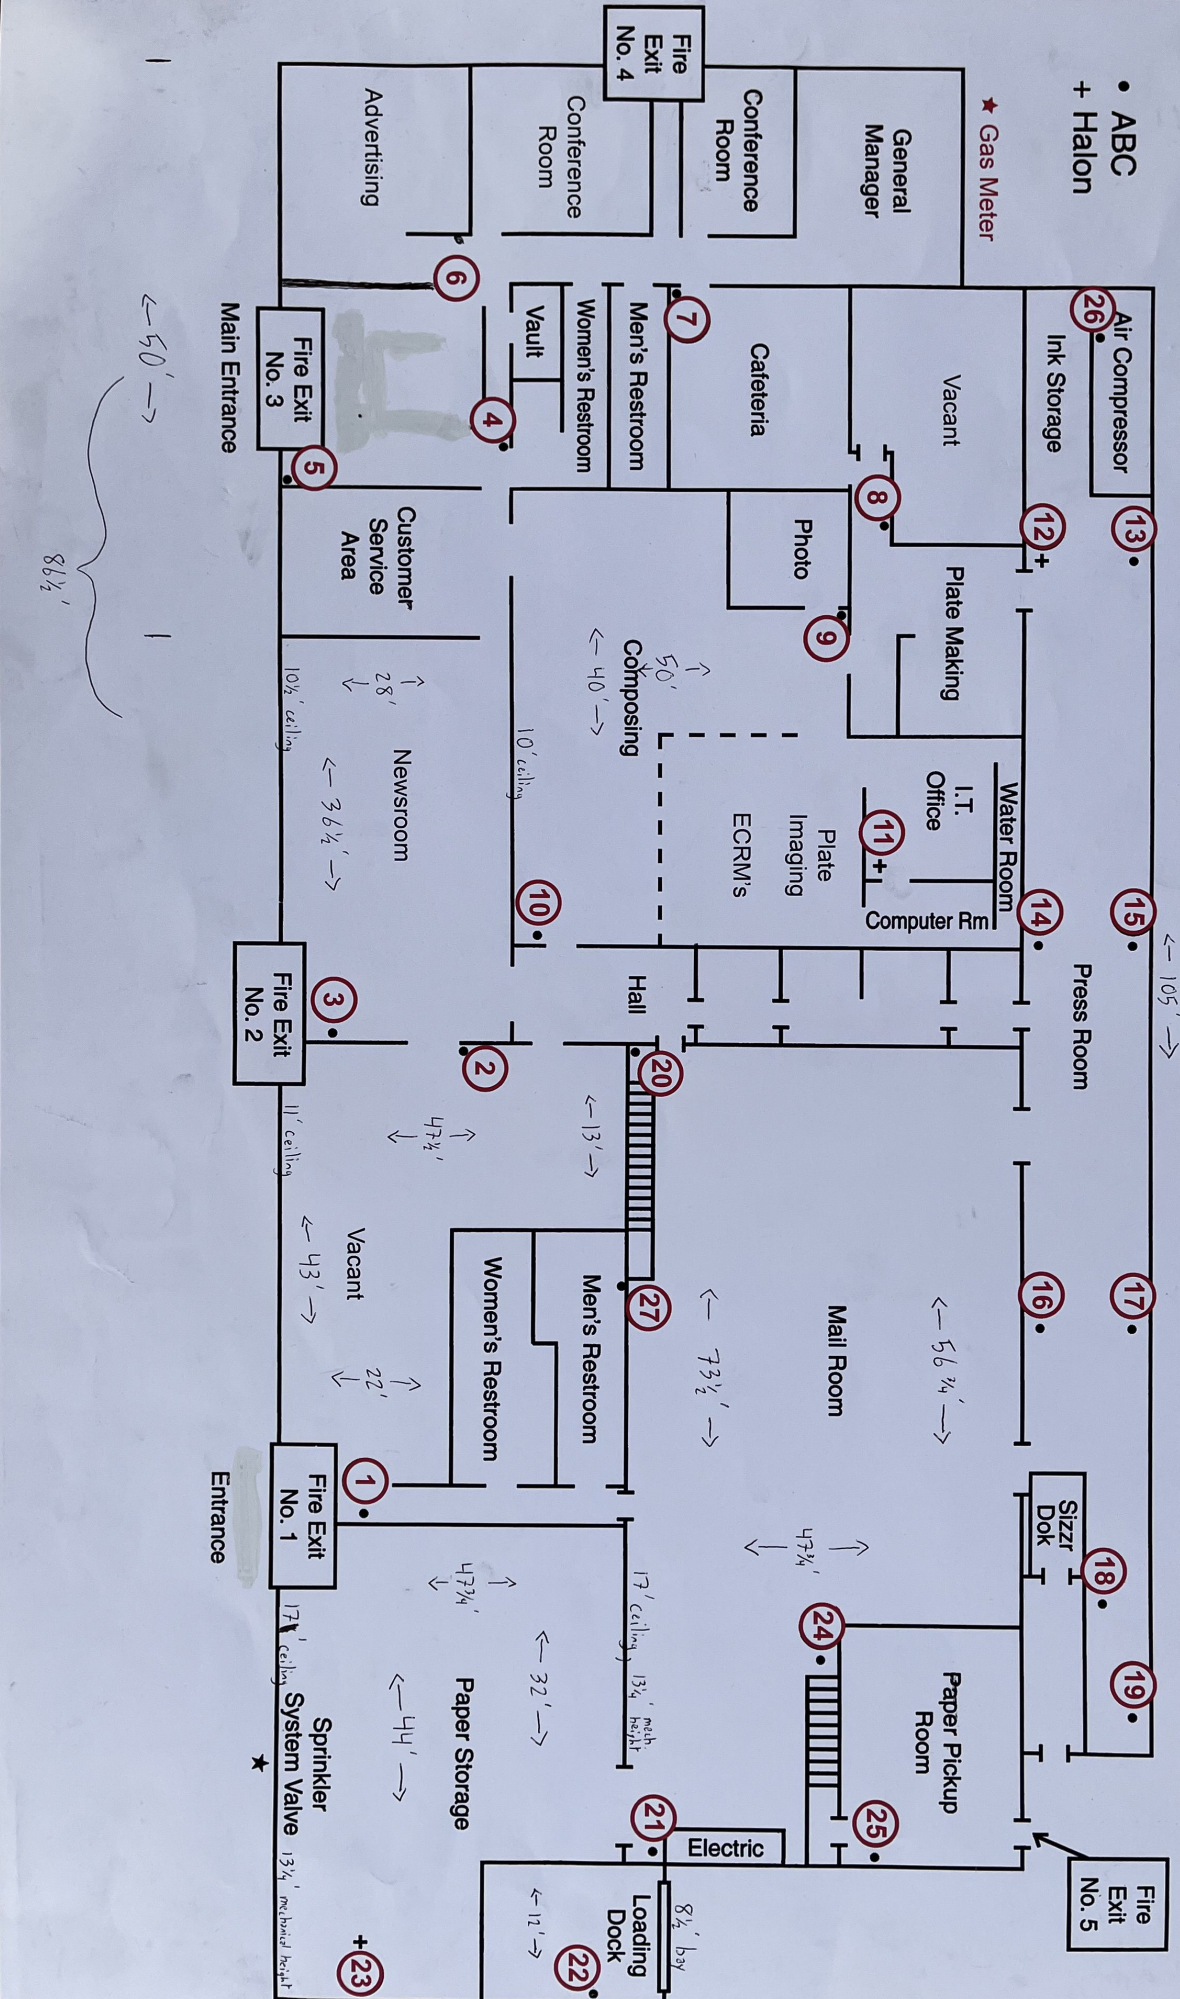

Times Mail • 813 16st • Bedford, IN 47421 • 812-275-3355

16TH ST

15 H

ARCHITECTURE
CIV. ENGINEERING
Drawn by
Reviewed by

--	--	--	--	--