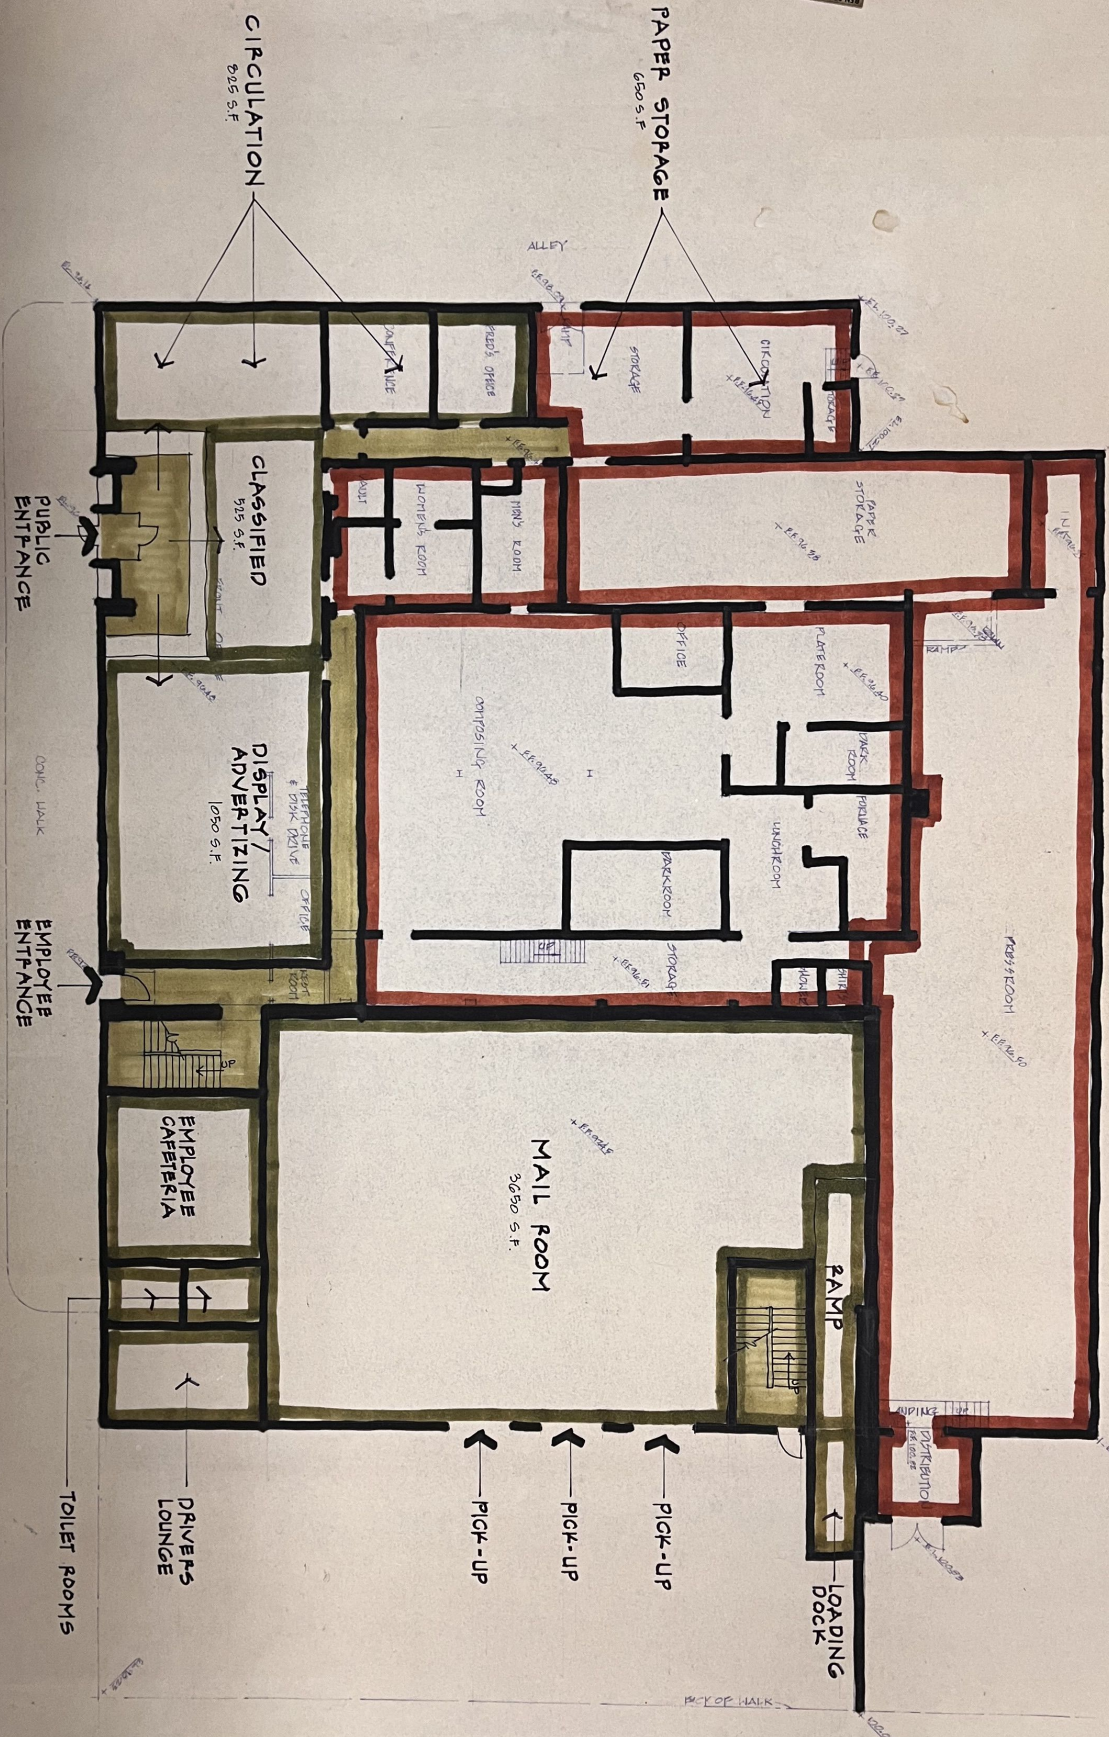

Times Mail • 813 16st • Bedford, IN 47421 • 812-275-3355

16TH ST

15 H

ARCHITECTURE
CIV. ENGINEERING
Drawn by
Reviewed by

--	--	--	--	--