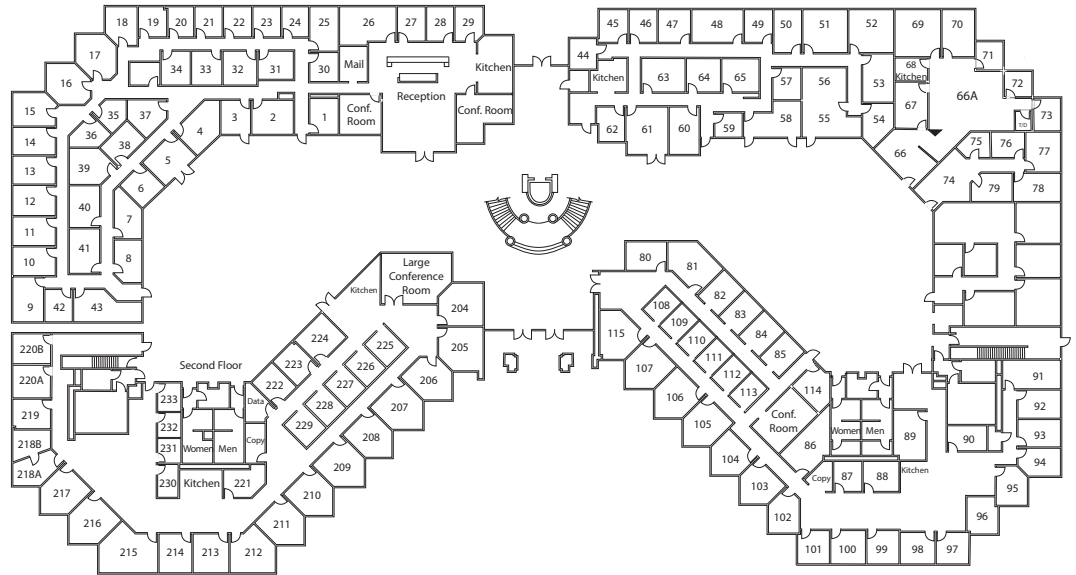

NEARBY AMENITIES

Fashion Island in sunny Newport Beach, California is a dining and shopping destination. It features world-class shopping and beaches – all within walking distance! Also located close to major transportation routes and John Wayne International Airport (SNA).

Nearby Amenities:

- Balboa Island & Balboa Peninsula
- Cinemark Theater
- Corona Del Mar
- Fashion Island (Restaurants, Shops, and Theaters)
- Hoag Memorial Hospital
- Newport Beach Civic Center
- Newport Beach Country Club
- Upper Newport Bay Nature Reserve
- Whole Foods

Nearby Transit:

- Freeways – 73 and Highway 1 (PCH)
- John Wayne Airport (SNA)
- Bus – OCTA