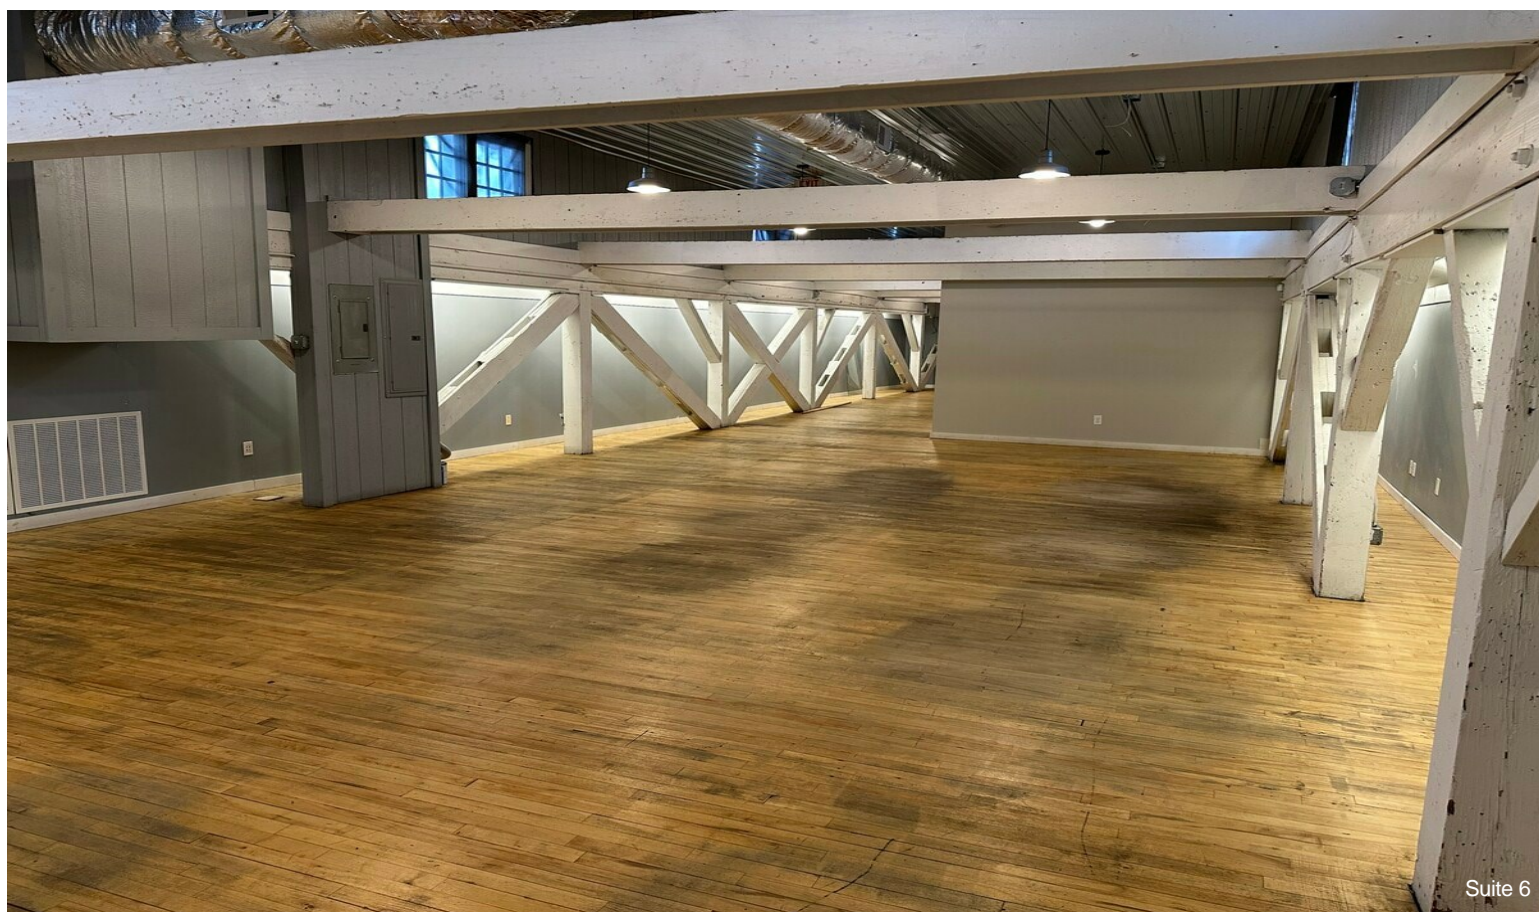

Property Photos