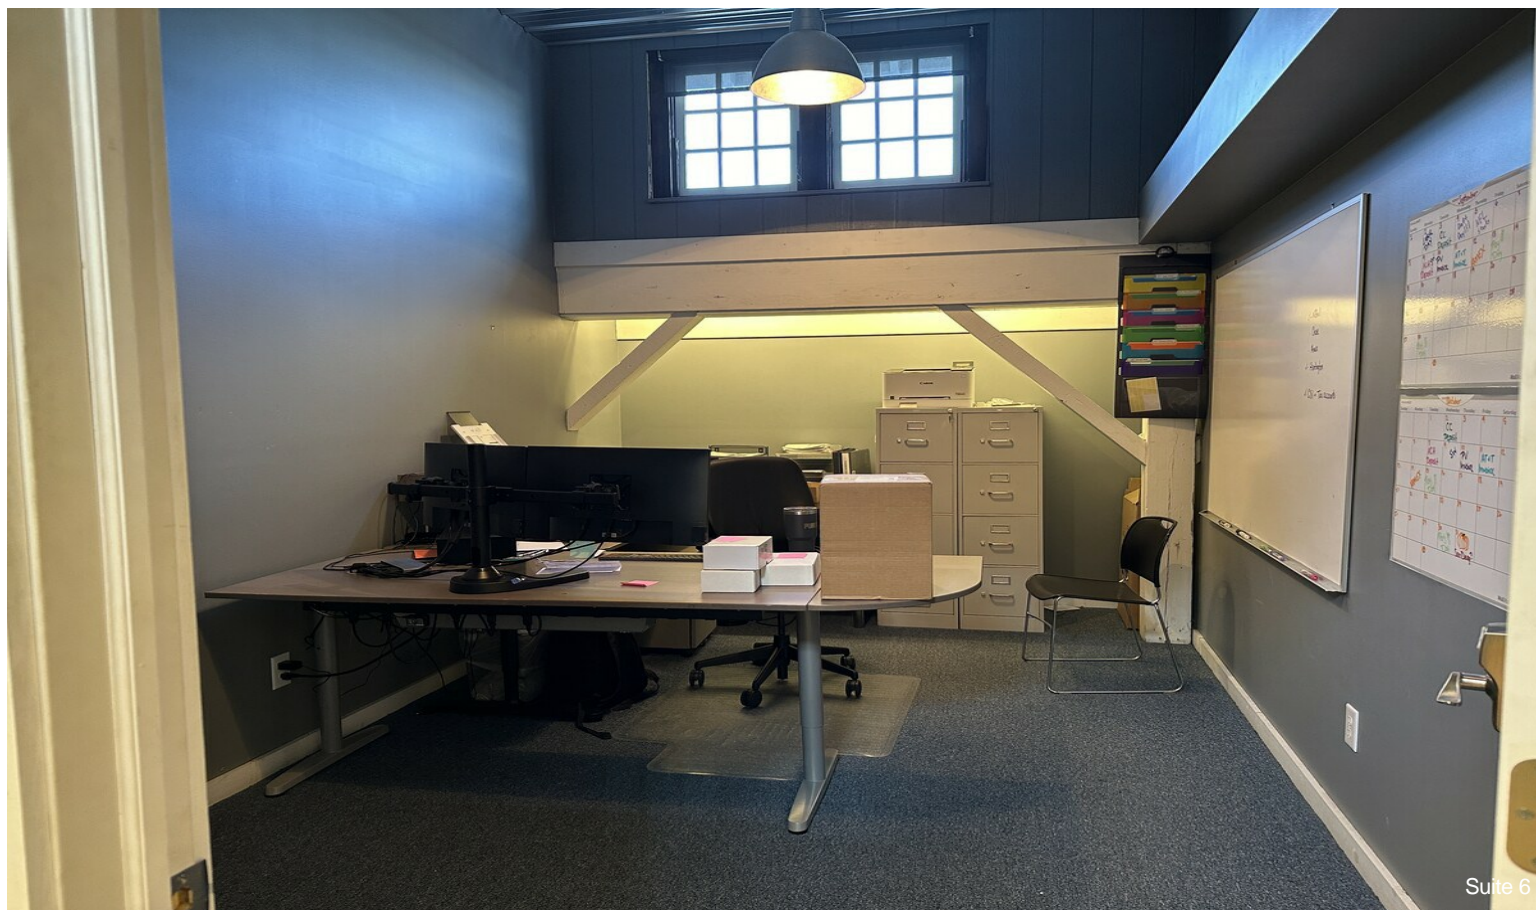

Property Photos