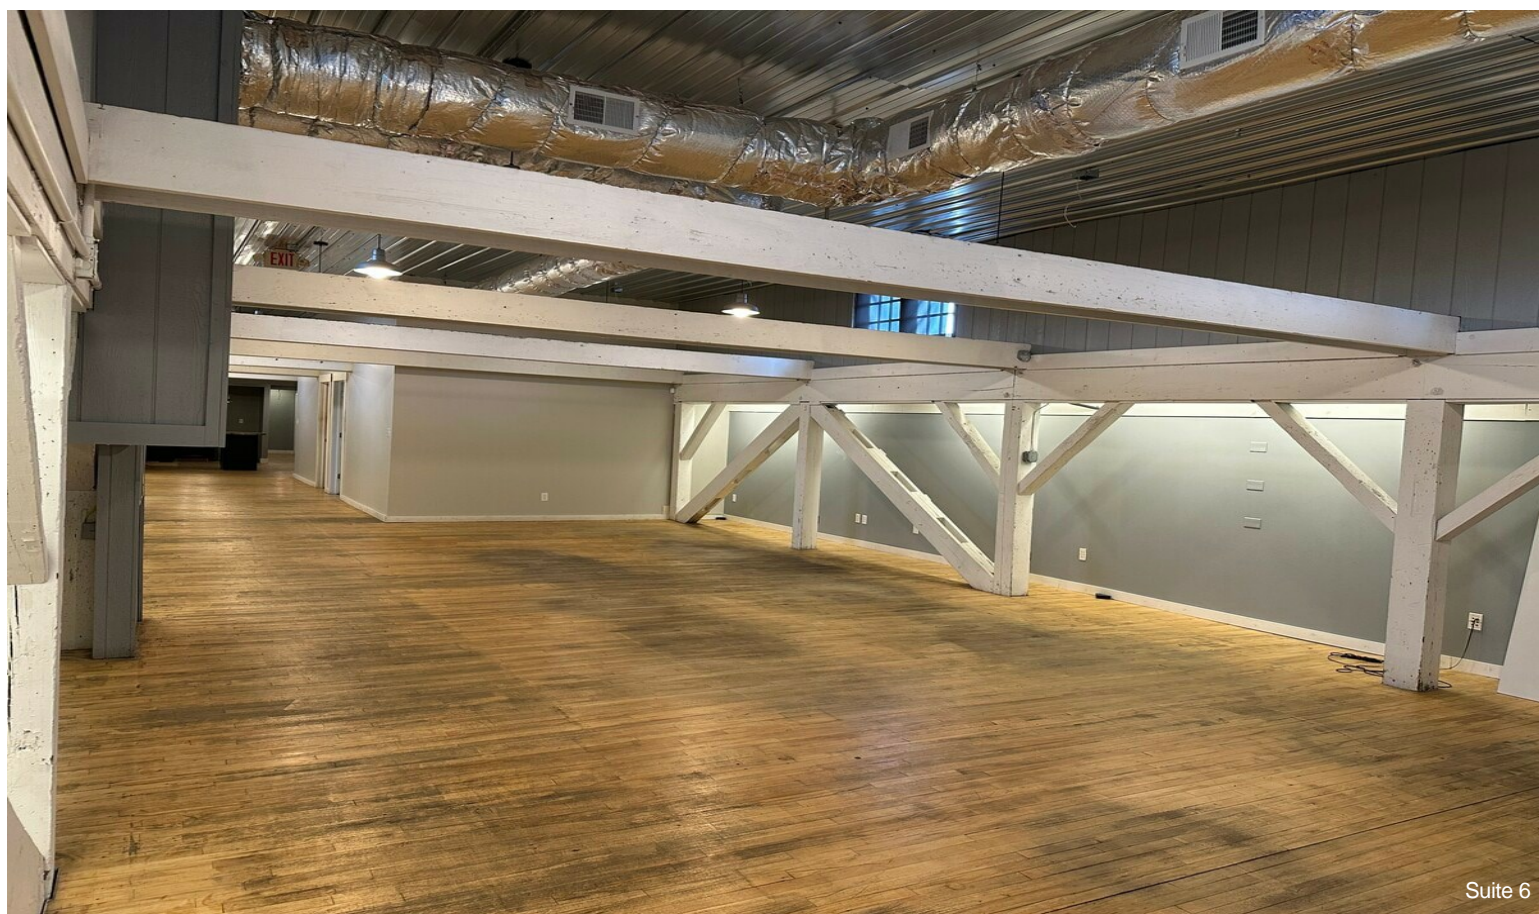

Property Photos