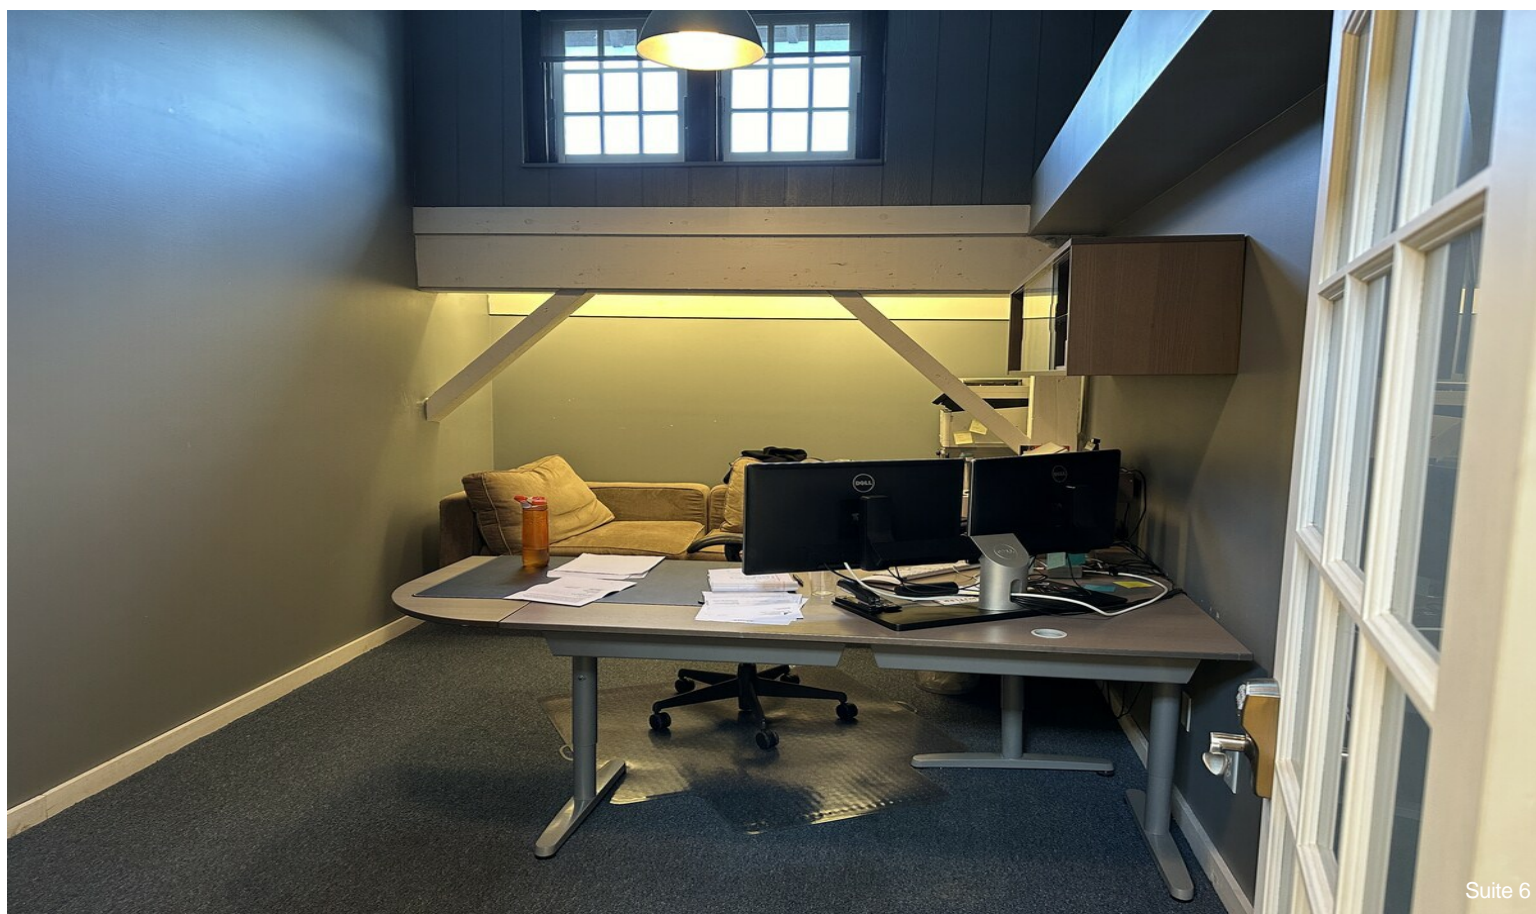

Property Photos