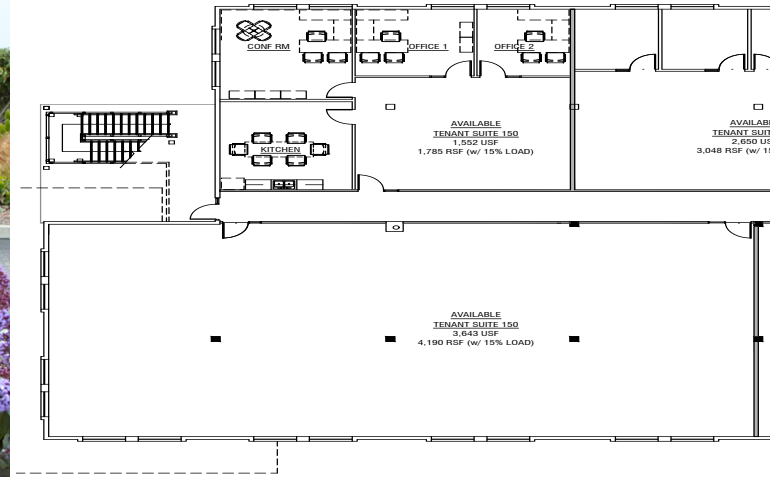

RYAN RANCH
OFFICE PARK

OFFICE SPACE FOR LEASE IN MONTEREY

FRESHLY RENOVATED OFFICES

PREMIER CLASS A OFFICE BUILDINGS

Executive offices available in Monterey's Ryan Ranch Business Park off Highway 68 between Monterey and Salinas and only one mile from the Monterey Airport. The Ryan Ranch Office Park offers spectacular hillside views and natural landscaping with mature oak trees set in rolling hills.

RYAN RANCH OFFICE PARK / T 831.649.0220 / OFFICES@RYANRANCH.COM

Floor Plan Example
2 Lower Ragsdale, Suite 150

EXECUTIVE OFFICE SUITES

LUXURY DESIGN FEATURES

The Ryan Ranch Office Park is comprised of seven premier Class “A” office buildings. With elegant lobbies, ample parking, and building security, the complex is the perfect home for tenants seeking a premier location and synergistic environment.