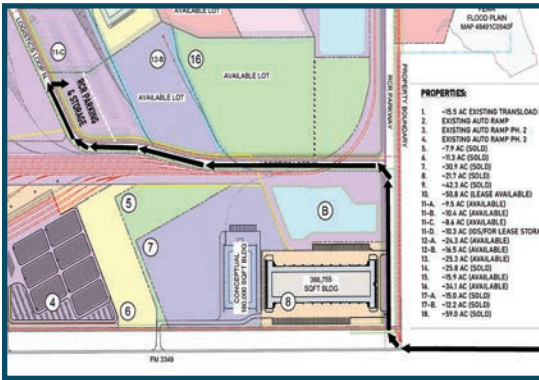

RCR Taylor Parking & Outdoor Storage

TRUCK, TRAILER & CONTAINER PARKING SOLUTIONS

180 N. Logistics Loop, Taylor, TX 76574

USE THE QR CODE OR URL TO GO TO THE TAYLOR PARKING WEBSITE. CLICK THE

Reserve your Spot in Taylor

BUTTON. FOLLOW THE ON SCREEN INSTRUCTIONS TO RESERVE AND PAY FOR YOUR PARKING SPOT. USE THE MAP OR ADDRESS BELOW TO FIND THE PARKING LOT AT RCR TAYLOR RAIL PARK.

QUESTIONS?
CONTACT BJ LEWIS
(570) 760-9031
BJ@truckspace.co

<https://rcrparkingandoutdoorstorage.com/yard-locations/rcr-taylor-ios/>

RCR TAYLOR YARD FEATURES:

- DEDICATED PARKING SPACE
- LIGHTED LOT W/ STABILIZED BASE SURFACE
- CONVENIENT ACCESS NEAR AUSTIN AT FM 3349 AND INTERSTATE 79
- WIDE AISLE FOR EASY MANUEVERABILITY AND PARKING/LAY DOWN
- 12' X 75' SPACES - FOR PARKING OR STORAGE OF CONTAINERS, VEHICLES, OR TRACTOR/TRAILERS
- GATED ENTRY WITH PERIMETER FENCING TO SECURE YOUR VEHICLES OR PRODUCTS
- FLEXIBLE RENTAL TERMS