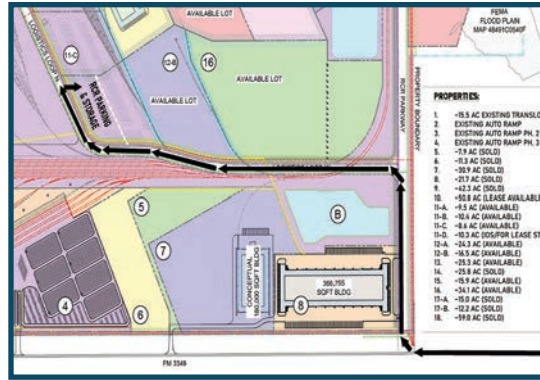

BUTTON. FOLLOW THE ON SCREEN INSTRUCTIONS TO RESERVE AND PAY FOR YOUR PARKING SPOT. USE THE MAP OR ADDRESS BELOW TO FIND THE PARKING LOT AT RCR TAYLOR RAIL PARK.

QUESTIONS?
CONTACT BJ LEWIS
(570) 760-9031
BJ@truckspace.co

<https://rcrparkingandoutdoorstorage.com/yard-locations/rcr-taylor-ios/>

RCR TAYLOR YARD FEATURES:

- DEDICATED PARKING SPACE
- LIGHTED LOT W/ STABILIZED BASE SURFACE
- CONVENIENT ACCESS NEAR AUSTIN AT FM 3349 AND INTERSTATE 79
- WIDE AISLE FOR EASY MANUEVERABILITY AND PARKING/LAY DOWN
- 12' X 75' SPACES - FOR PARKING OR STORAGE OF CONTAINERS, VEHICLES, OR TRACTOR/TRAILERS
- GATED ENTRY WITH PERIMETER FENCING TO SECURE YOUR VEHICLES OR PRODUCTS
- FLEXIBLE RENTAL TERMS

RCR Taylor Parking & Outdoor Storage

TRUCK, TRAILER & CONTAINER PARKING SOLUTIONS

180 N. Logistics Loop, Taylor, TX 76574

USE THE QR CODE OR URL TO GO TO THE TAYLOR PARKING WEBSITE. CLICK THE

Reserve your Spot in Taylor