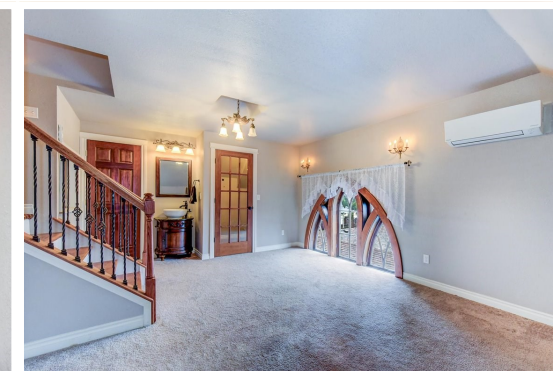

Property Details

Residential building

3 bedrooms
 Primary on the main floor
 Custom closet organizer
 2 updated bathrooms
 Updated kitchen

Hardwood floors
 Ornate hardwood features
 2 fireplaces
 Slate patios with koi ponds

Event portion

Hand finished doors
 Beautiful hardwood floors
 Hidden hall and extra room with sound proofing
 Large dining area
 Chef's kitchen
 Buffet & Bar area
 Sound recording studio
 Event room
 Sound booth

Built in 1891, this historic Victorian Manor is the oldest church building in Sumner and is located just two blocks from wonderful downtown Sumner. The Winsome Grace property underwent an extensive renovation, with updated finishes and elegant features throughout, including hardwood floors with hand cut inlays and traditional décor. The 5,830-square-foot commercial space, built for events, is perfect for large ceremonies and receptions in its auditorium, while the stunning Japanese garden with a koi pond is an intimate setting for smaller ceremonies. It also features a buffet and bar area. It could host weddings, religious events, or explore other uses like a daycare, senior care, yoga studio, or office space. The building has many extra rooms throughout with hidden access to some. Connected is a beautiful 2,670-square-foot residential 3-bedroom home. It has plenty of room for entertaining and a large kitchen and dining room.