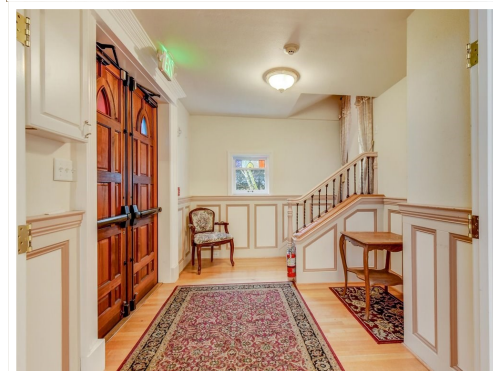

Property Details

Residential building

3 bedrooms
 Primary on the main floor
 Custom closet organizer
 2 updated bathrooms
 Updated kitchen

Hardwood floors
 Ornate hardwood features
 2 fireplaces
 Slate patios with koi ponds

Event portion

Hand finished doors
 Beautiful hardwood floors
 Hidden hall and extra room with sound proofing
 Large dining area
 Chef's kitchen
 Buffet & Bar area
 Sound recording studio
 Event room
 Sound booth

Built in 1891, this historic Victorian Manor is the oldest church building in Sumner and is located just two blocks from wonderful downtown Sumner. The Winsome Grace property underwent an extensive renovation, with updated finishes and elegant features throughout, including hardwood floors with hand cut inlays and traditional décor. The 5,830-square-foot commercial space, built for events, is perfect for large ceremonies and receptions in its auditorium, while the stunning Japanese garden with a koi pond is an intimate setting for smaller ceremonies. It also features a buffet and bar area. It could host weddings, religious events, or explore other uses like a daycare, senior care, yoga studio, or office space. The building has many extra rooms throughout with hidden access to some. Connected is a beautiful 2,670-square-foot residential 3-bedroom home. It has plenty of room for entertaining and a large kitchen and dining room.