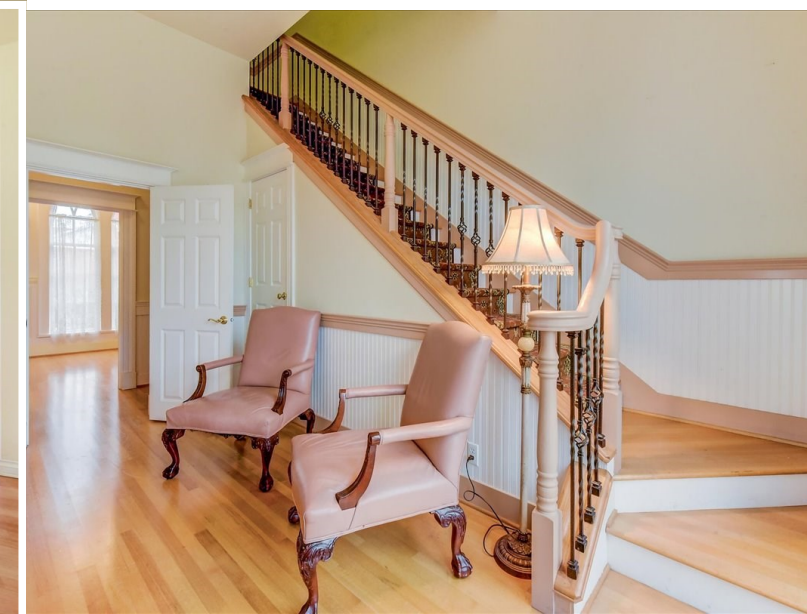

Property Details

Residential building

3 bedrooms
 Primary on the main floor
 Custom closet organizer
 2 updated bathrooms
 Updated kitchen

Hardwood floors
 Ornate hardwood features
 2 fireplaces
 Slate patios with koi ponds

Built in 1891, this historic Victorian Manor is the oldest church building in Sumner and is located just two blocks from wonderful downtown Sumner. The Winsome Grace property underwent an extensive renovation, with updated finishes and elegant features throughout, including hardwood floors with hand cut inlays and traditional décor. The 5,830-square-foot commercial space, built for events, is perfect for large ceremonies and receptions in its auditorium, while the stunning Japanese garden with a koi pond is an intimate setting for smaller ceremonies. It also features a buffet and bar area. It could host weddings, religious events, or explore other uses like a daycare, senior care, yoga studio, or office space. The building has many extra rooms throughout with hidden access to some. Connected is a beautiful 2,670-square-foot residential 3-bedroom home. It has plenty of room for entertaining and a large kitchen and dining room.