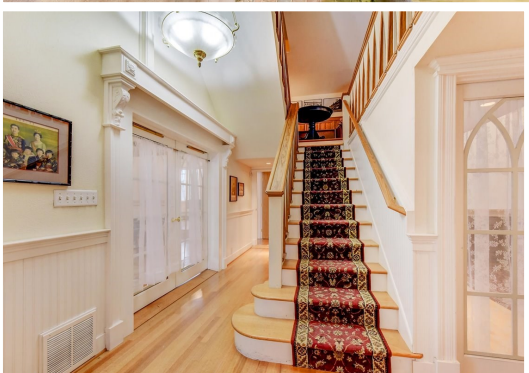

Tom Deacon
206-941-1383
Tom.deacon@cbrealty.com

By Appointment Only

Rickie Robinson
206-919-6434
Rickie.robinson@cbrealty.com

Tom Deacon
Properties Northwest